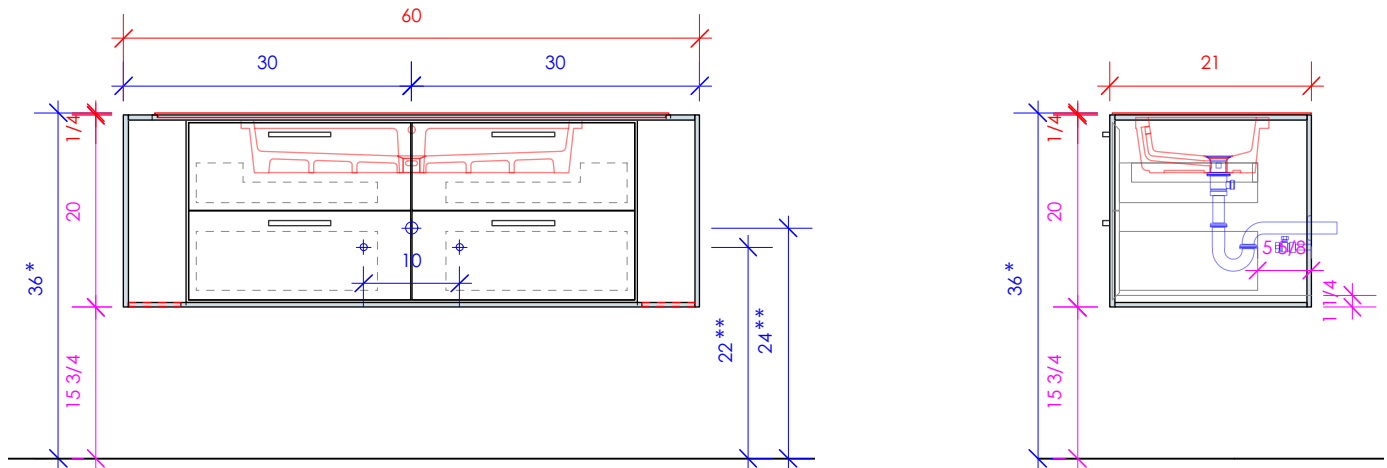

LACAVA

LINEA

LIN-UN-60B

* Recommended installation height
** Recommended plumbing location

FEATURES:

- WALL MOUNT VANITY
- FOUR DRAWERS WITH SOFT-CLOSE GLIDES
- DRAWER BOXES STAINED TO REFLECT EXTERIOR FINISH
- MITERED DETAILING ON DRAWERS
- DECORATIVE HARDWARE **K450** INCLUDED BUT NOT INSTALLED - CAN BE INSTALLED UPON REQUEST
- USED WITH **LIN-UN-60BF** FRAME, **LIN-UN-60BT** COUNTERTOP AND **5446UN** SINK (SOLD SEPARATELY)
- MOUNTING: FULL WOOD BACKING (SEE FURNITURE MANUAL)
- PROUDLY HANDMADE IN THE USA
- MANUFACTURED WITH LOW VOC FINISHES AND WOOD FROM RENEWABLE FORESTS

1/2" THICKNESS

LACAVA reserves the right to revise any dimension or information on this sheet without notice. Dimensions are nominal and may vary within an industry accepted tolerance of 1/4". Cabinets with 'vanity top' sinks are made to the matching sink and dimensions may vary. LACAVA is not responsible for any cutouts, countertops, or furniture made without the actual product or template. Differences in color, grain, appearance, and texture are inherent in all natural woodwork and should be expected. Variances in these qualities are not deemed manufacturing defects and will not be accepted as valid reasons for return or exchanges. Plumbing specifications are only a guideline and may need alteration based on application.