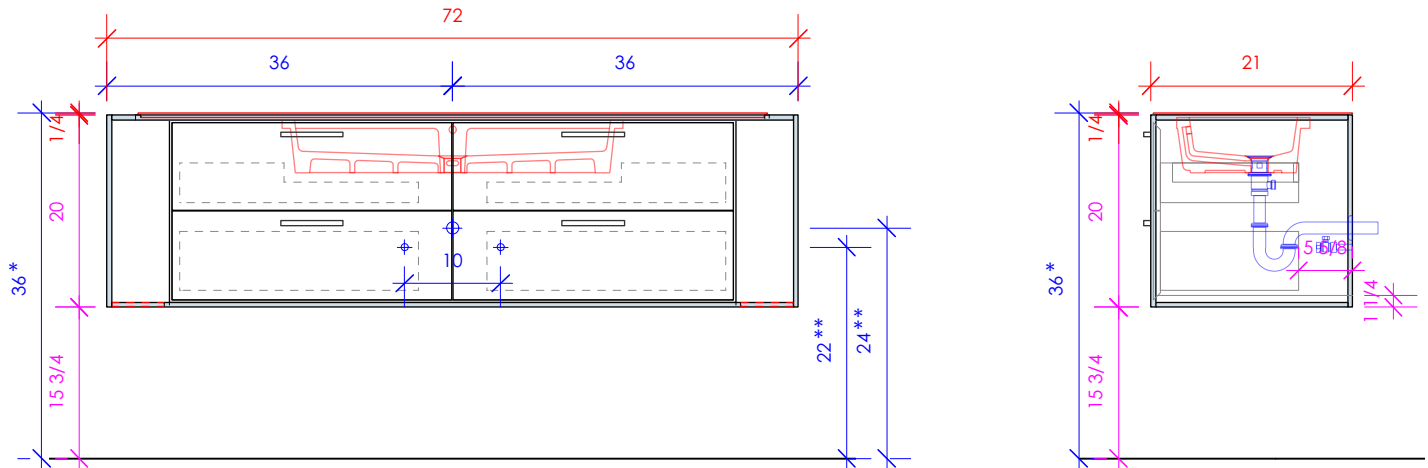

LACAVA

LINEA

LIN-UN-72B

* Recommended installation height
** Recommended plumbing location

FEATURES:

- WALL MOUNT VANITY
- FOUR DRAWERS WITH SOFT-CLOSE GLIDES
- DRAWER BOXES STAINED TO REFLECT EXTERIOR FINISH
- MITERED DETAILING ON DRAWERS
- DECORATIVE HARDWARE **K450** INCLUDED BUT NOT INSTALLED - CAN BE INSTALLED UPON REQUEST
- USED WITH **LIN-UN-72BF** FRAME, **LIN-UN-72BT** COUNTERTOP AND **5446UN** SINK (SOLD SEPARATELY)
- MOUNTING: FULL WOOD BACKING
(SEE FURNITURE MANUAL)
- PROUDLY HANDMADE IN THE USA
- MANUFACTURED WITH LOW VOC FINISHES AND WOOD FROM RENEWABLE FORESTS

1/2" THICKNESS

LACAVA reserves the right to revise any dimension or information on this sheet without notice. Dimensions are nominal and may vary within an industry accepted tolerance of 1/4". Cabinets with 'vanity top' sinks are made to the matching sink and dimensions may vary. LACAVA is not responsible for any cutouts, countertops, or furniture made without the actual product or template. Differences in color, grain, appearance, and texture are inherent in all natural woodwork and should be expected. Variances in these qualities are not deemed manufacturing defects and will not be accepted as valid reasons for return or exchanges. Plumbing specifications are only a guideline and may need alteration based on application.