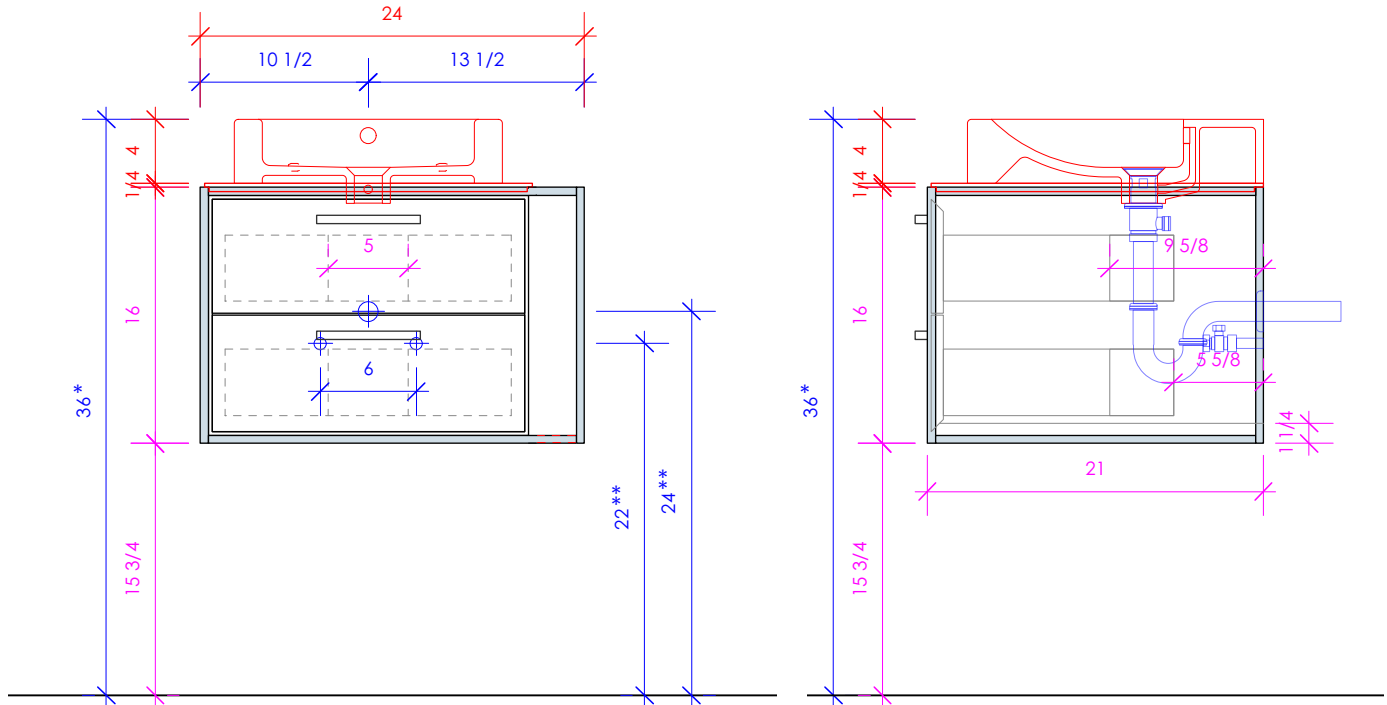

LACAVA

LINEA

LIN-VS-24L

* Recommended installation height
** Recommended plumbing location

FEATURES:

- WALL MOUNT VANITY
- TWO DRAWERS WITH SOFT-CLOSE GLIDES
- DRAWER BOXES STAINED TO REFLECT EXTERIOR FINISH
- MITERED DETAILING ON DRAWERS
- DECORATIVE HARDWARE **K450** INCLUDED BUT NOT INSTALLED - CAN BE INSTALLED UPON REQUEST
- USED WITH **LIN-VS-24LF** FRAME, **LIN-VS-24LT** COUNTERTOP AND **5066A** SINK (SOLD SEPARATELY)
- MOUNTING: FULL WOOD BACKING (SEE FURNITURE MANUAL)
- PROUDLY HANDMADE IN THE USA
- MANUFACTURED WITH LOW VOC FINISHES AND WOOD FROM RENEWABLE FORESTS

1/2" THICKNESS

LACAVA reserves the right to revise any dimension or information on this sheet without notice. Dimensions are nominal and may vary within an industry accepted tolerance of 1/4". Cabinets with 'vanity top' sinks are made to the matching sink and dimensions may vary. LACAVA is not responsible for any cutouts, countertops, or furniture made without the actual product or template. Differences in color, grain, appearance, and texture are inherent in all natural woodwork and should be expected. Variances in these qualities are not deemed manufacturing defects and will not be accepted as valid reasons for return or exchanges. Plumbing specifications are only a guideline and may need alteration based on application.