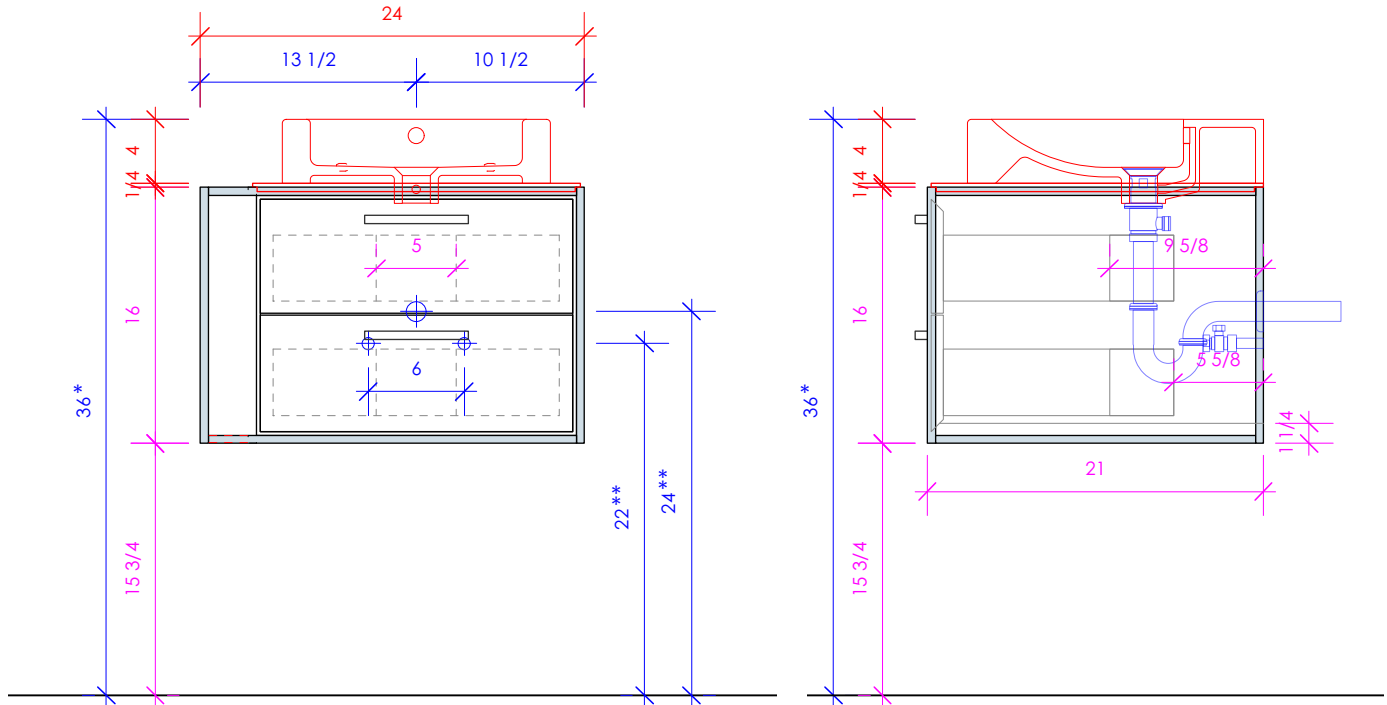

1/2" THICKNESS

LACAVA reserves the right to revise any dimension or information on this sheet without notice. Dimensions are nominal and may vary within an industry accepted tolerance of 1/4". Cabinets with 'vanity top' sinks are made to the matching sink and dimensions may vary. LACAVA is not responsible for any cutouts, countertops, or furniture made without the actual product or template. Differences in color, grain, appearance, and texture are inherent in all natural woodwork and should be expected. Variances in these qualities are not deemed manufacturing defects and will not be accepted as valid reasons for return or exchanges. Plumbing specifications are only a guideline and may need alteration based on application.

6630 WEST WRIGHTWOOD
CHICAGO, IL 60707

PH: 773-637-9600
FAX: 773-637-9601

LACAVA.COM
INFO@LACAVA.COM

LACAVA

LINEA

LIN-VS-24R

* Recommended installation height
** Recommended plumbing location

FEATURES: