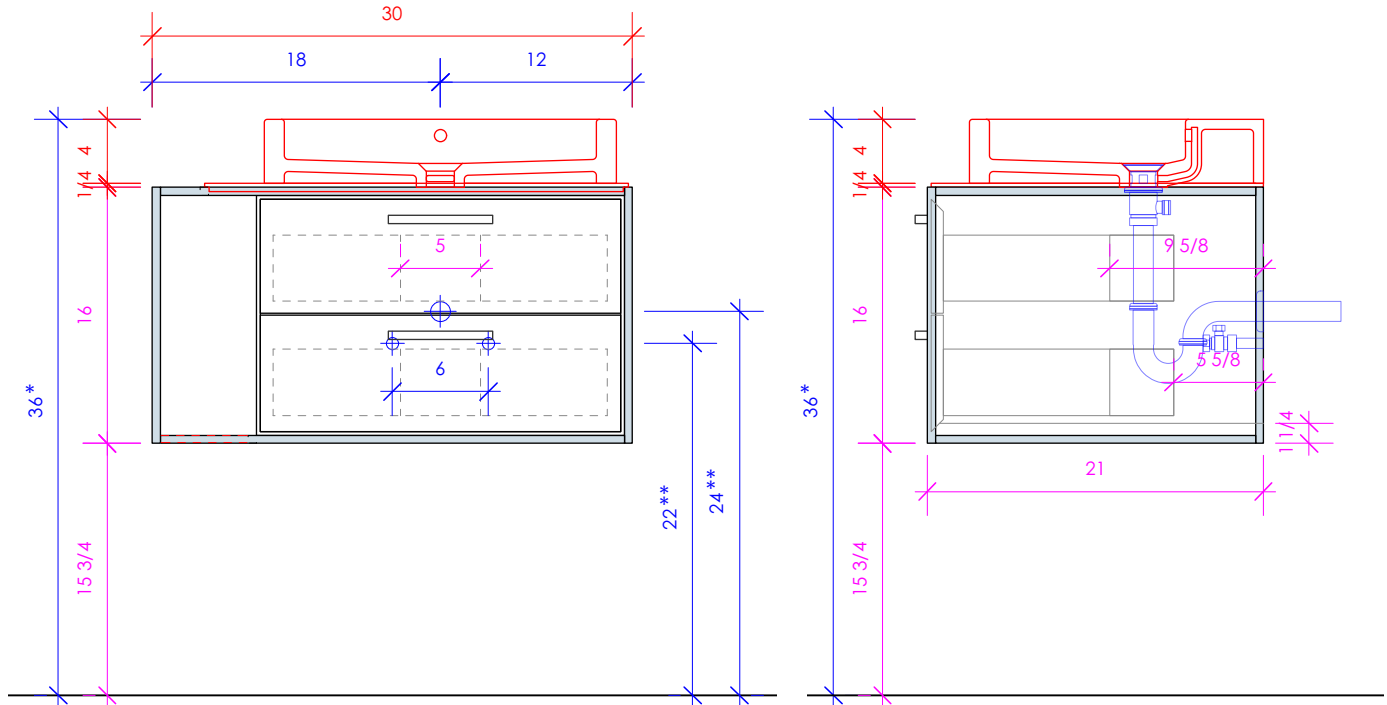

LACAVA

LINEA

LIN-VS-30R

* Recommended installation height
** Recommended plumbing location

FEATURES:

- WALL MOUNT VANITY
- TWO DRAWERS WITH SOFT-CLOSE GLIDES
- DRAWER BOXES STAINED TO REFLECT EXTERIOR FINISH
- MITERED DETAILING ON DRAWERS
- DECORATIVE HARDWARE **K450** INCLUDED BUT NOT INSTALLED - CAN BE INSTALLED UPON REQUEST
- USED WITH **LIN-VS-30RF** FRAME, **LIN-VS-30RT** COUNTERTOP AND **5030** SINK (SOLD SEPARATELY)
- MOUNTING: FULL WOOD BACKING (SEE FURNITURE MANUAL)
- PROUDLY HANDMADE IN THE USA
- MANUFACTURED WITH LOW VOC FINISHES AND WOOD FROM RENEWABLE FORESTS

1/2" THICKNESS

LACAVA reserves the right to revise any dimension or information on this sheet without notice. Dimensions are nominal and may vary within an industry accepted tolerance of 1/4". Cabinets with 'vanity top' sinks are made to the matching sink and dimensions may vary. LACAVA is not responsible for any cutouts, countertops, or furniture made without the actual product or template. Differences in color, grain, appearance, and texture are inherent in all natural woodwork and should be expected. Variances in these qualities are not deemed manufacturing defects and will not be accepted as valid reasons for return or exchanges. Plumbing specifications are only a guideline and may need alteration based on application.