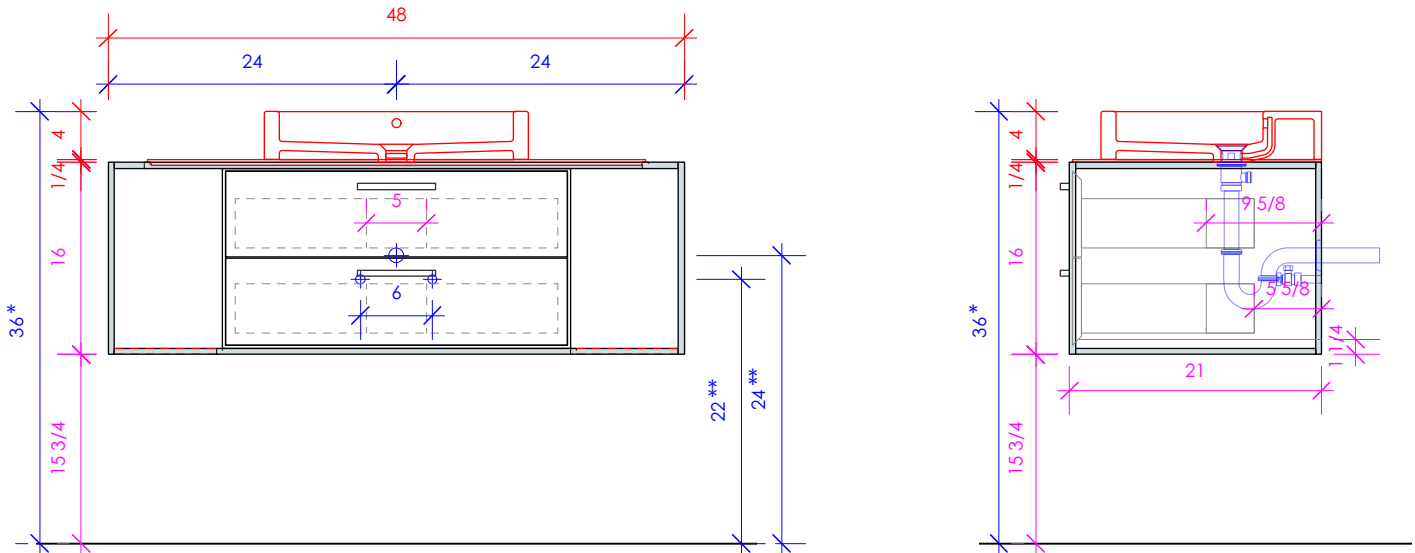

LACAVA

LINEA

LIN-VS-48

* Recommended installation height
** Recommended plumbing location

FEATURES:

- WALL MOUNT VANITY
- TWO DRAWERS WITH SOFT-CLOSE GLIDES
- DRAWER BOXES STAINED TO REFLECT EXTERIOR FINISH
- MITERED DETAILING ON DRAWERS
- DECORATIVE HARDWARE **K450** INCLUDED BUT NOT INSTALLED - CAN BE INSTALLED UPON REQUEST
- USED WITH **LIN-VS-48F** FRAME, **LIN-VS-48T** COUNTERTOP AND **5030** SINK (SOLD SEPARATELY)
- MOUNTING: FULL WOOD BACKING
(SEE FURNITURE MANUAL)
- PROUDLY HANDMADE IN THE USA
- MANUFACTURED WITH LOW VOC FINISHES AND WOOD FROM RENEWABLE FORESTS

1/2" THICKNESS

LACAVA reserves the right to revise any dimension or information on this sheet without notice. Dimensions are nominal and may vary within an industry accepted tolerance of 1/4". Cabinets with 'vanity top' sinks are made to the matching sink and dimensions may vary. LACAVA is not responsible for any cutouts, countertops, or furniture made without the actual product or template. Differences in color, grain, appearance, and texture are inherent in all natural woodwork and should be expected. Variances in these qualities are not deemed manufacturing defects and will not be accepted as valid reasons for return or exchanges. Plumbing specifications are only a guideline and may need alteration based on application.