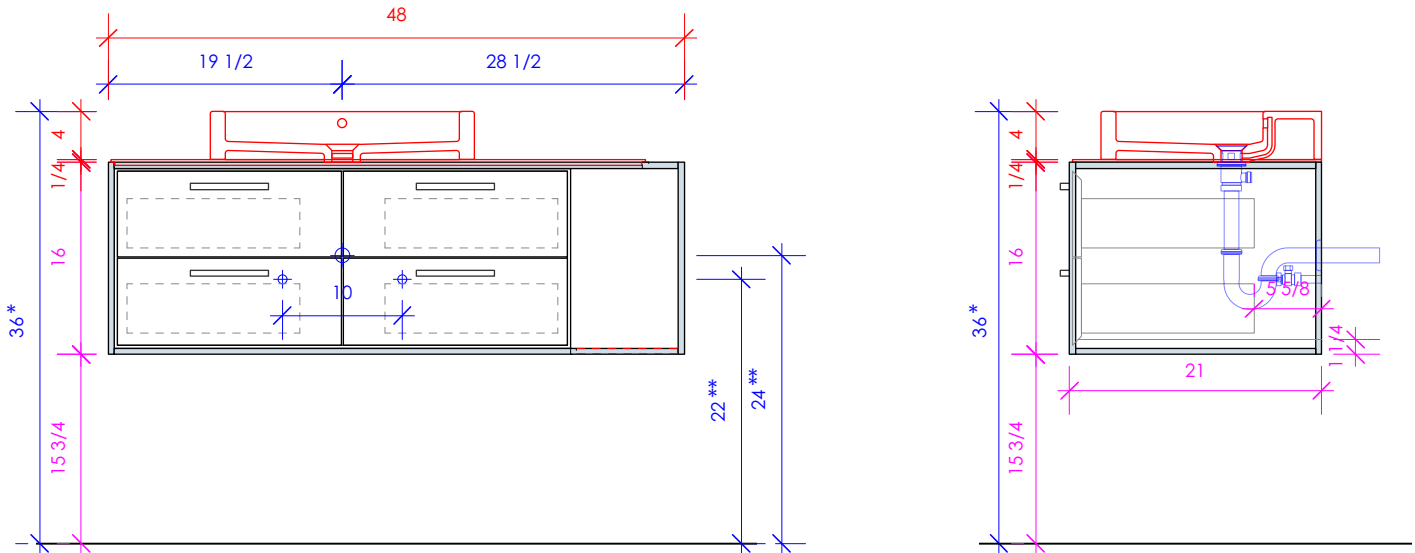

LACAVA

LINEA

LIN-VS-48L

* Recommended installation height
** Recommended plumbing location

FEATURES:

- WALL MOUNT VANITY
- FOUR DRAWERS WITH SOFT-CLOSE GLIDES
- DRAWER BOXES STAINED TO REFLECT EXTERIOR FINISH
- MITERED DETAILING ON DRAWERS
- DECORATIVE HARDWARE **K450** INCLUDED BUT NOT INSTALLED - CAN BE INSTALLED UPON REQUEST
- USED WITH **LIN-VS-48LF** FRAME, **LIN-VS-48LT** COUNTERTOP AND **5030** SINK (SOLD SEPARATELY)
- MOUNTING: FULL WOOD BACKING
(SEE FURNITURE MANUAL)
- PROUDLY HANDMADE IN THE USA
- MANUFACTURED WITH LOW VOC FINISHES AND WOOD FROM RENEWABLE FORESTS

1/2" THICKNESS

LACAVA reserves the right to revise any dimension or information on this sheet without notice. Dimensions are nominal and may vary within an industry accepted tolerance of 1/4". Cabinets with 'vanity top' sinks are made to the matching sink and dimensions may vary. LACAVA is not responsible for any cutouts, countertops, or furniture made without the actual product or template. Differences in color, grain, appearance, and texture are inherent in all natural woodwork and should be expected. Variances in these qualities are not deemed manufacturing defects and will not be accepted as valid reasons for return or exchanges. Plumbing specifications are only a guideline and may need alteration based on application.