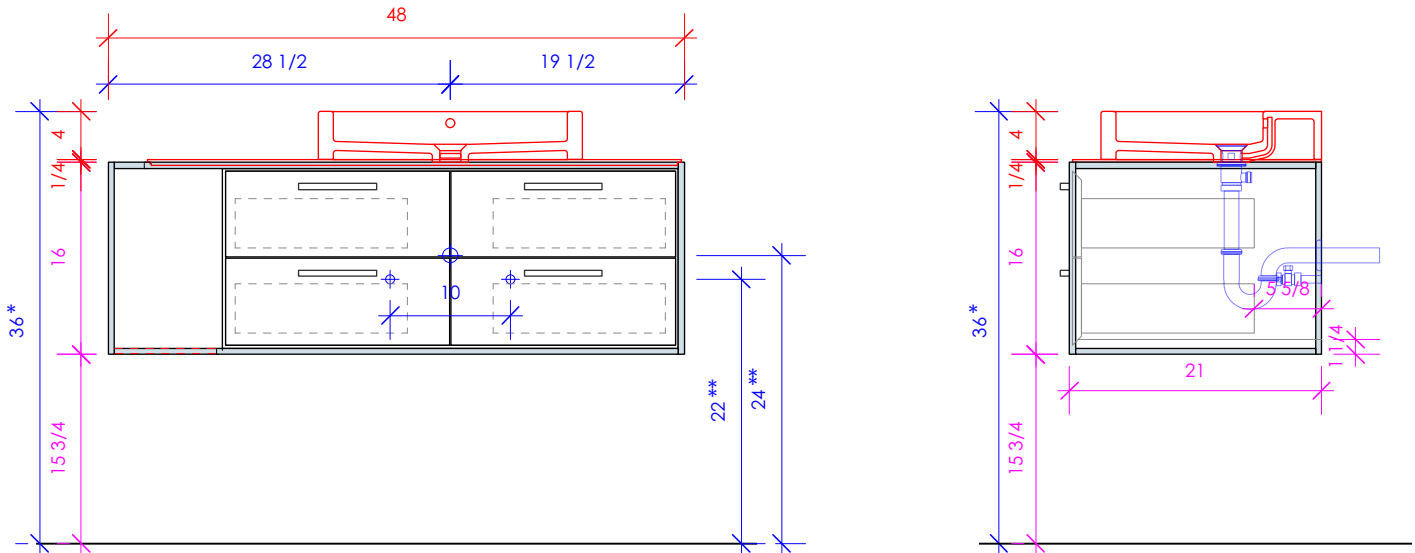

LACAVA

LINEA

LIN-VS-48L

* Recommended installation height
** Recommended plumbing location

FEATURES:

- WALL MOUNT VANITY
- FOUR DRAWERS WITH SOFT-CLOSE GLIDES
- DRAWER BOXES STAINED TO REFLECT EXTERIOR FINISH
- MITERED DETAILING ON DRAWERS
- DECORATIVE HARDWARE **K450** INCLUDED BUT NOT INSTALLED - CAN BE INSTALLED UPON REQUEST
- USED WITH **LIN-VS-48LF** FRAME, **LIN-VS-48LT** COUNTERTOP AND **5030** SINK (SOLD SEPARATELY)
- MOUNTING: FULL WOOD BACKING
(SEE FURNITURE MANUAL)
- PROUDLY HANDMADE IN THE USA
- MANUFACTURED WITH LOW VOC FINISHES AND WOOD FROM RENEWABLE FORESTS

1/2" THICKNESS

LACAVA reserves the right to revise any dimension or information on this sheet without notice. Dimensions are nominal and may vary within an industry accepted tolerance of 1/4". Cabinets with 'vanity top' sinks are made to the matching sink and dimensions may vary. LACAVA is not responsible for any cutouts, countertops, or furniture made without the actual product or template. Differences in color, grain, appearance, and texture are inherent in all natural woodwork and should be expected. Variances in these qualities are not deemed manufacturing defects and will not be accepted as valid reasons for return or exchanges. Plumbing specifications are only a guideline and may need alteration based on application.

6630 WEST WRIGHTWOOD
CHICAGO, IL 60707

PH: 773-637-9600
FAX: 773-637-9601

LACAVA.COM
INFO@LACAVA.COM

LACAVA

LINEA

LIN-VS-48R

* Recommended installation height
** Recommended plumbing location

FEATURES: