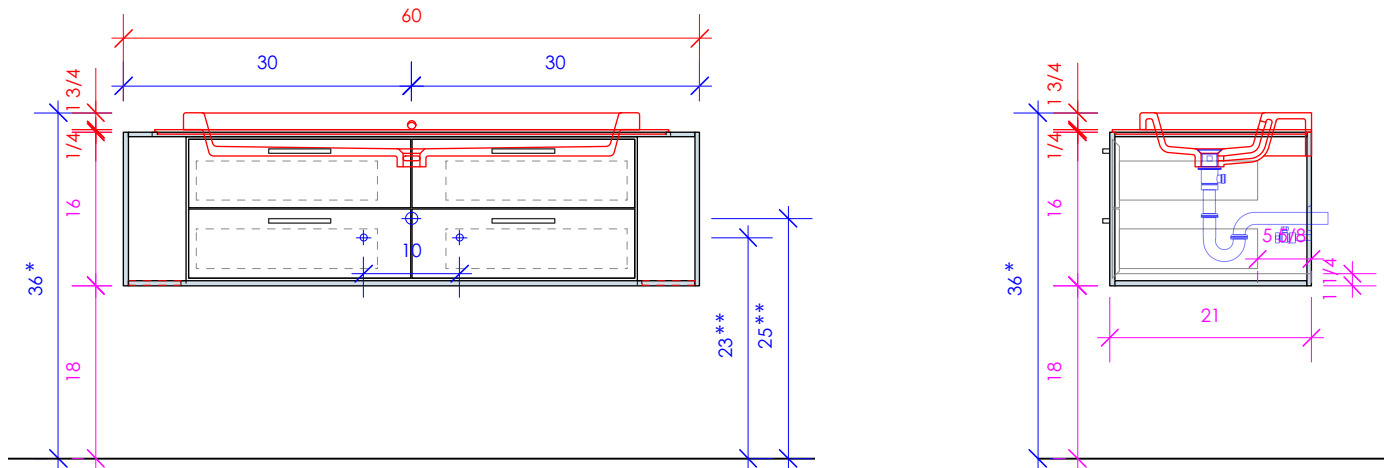

## LINEA

LIN-VS-60B

\* Recommended installation height  
\*\* Recommended plumbing location

3/4" THICKNESS

3/4" THICKNESS

1/2" THICKNESS

LACAVA reserves the right to revise any dimension or information on this sheet without notice. Dimensions are nominal and may vary within an industry accepted tolerance of 1/4". Cabinets with 'vanity top' sinks are made to the matching sink and dimensions may vary. LACAVA is not responsible for any cutouts, countertops, or furniture made without the actual product or template. Differences in color, grain, appearance, and texture are inherent in all natural woodwork and should be expected. Variances in these qualities are not deemed manufacturing defects and will not be accepted as valid reasons for return or exchanges. Plumbing specifications are only a guideline and may need alteration based on application.