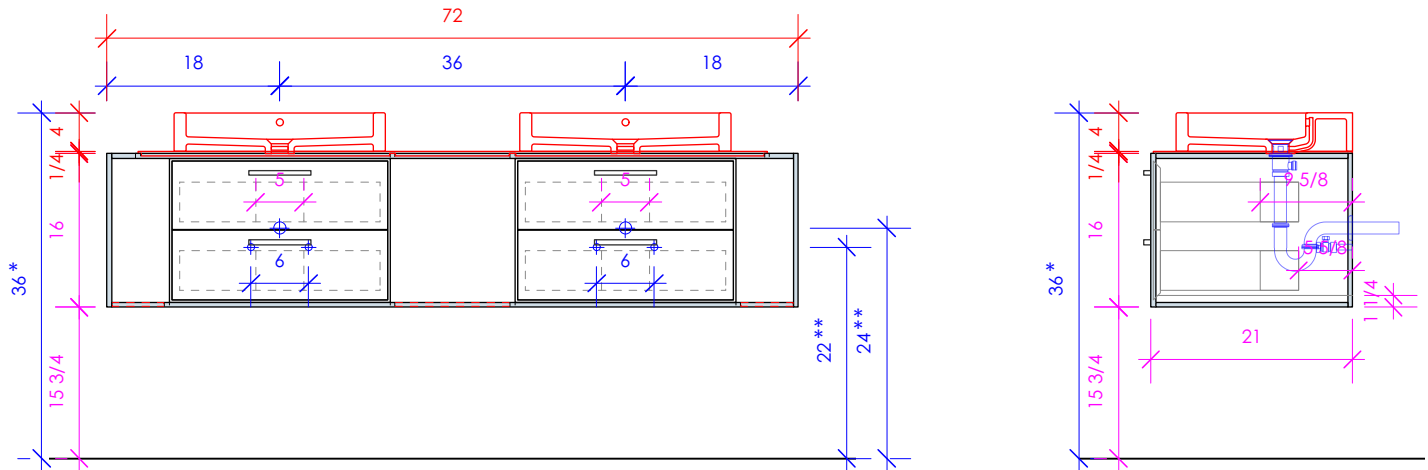

LACAVA

LINEA

LIN-VS-72A

* Recommended installation height
** Recommended plumbing location

FEATURES:

- WALL MOUNT VANITY
- FOUR DRAWERS WITH SOFT-CLOSE GLIDES
- DRAWER BOXES STAINED TO REFLECT EXTERIOR FINISH
- MITERED DETAILING ON DRAWERS
- DECORATIVE HARDWARE **K450** INCLUDED BUT NOT INSTALLED - CAN BE INSTALLED UPON REQUEST
- USED WITH **LIN-VS-72AF** FRAME, **LIN-VS-72AT** COUNTERTOP AND **5030** SINK (SOLD SEPARATELY)
- MOUNTING: FULL WOOD BACKING (SEE FURNITURE MANUAL)
- PROUDLY HANDMADE IN THE USA
- MANUFACTURED WITH LOW VOC FINISHES AND WOOD FROM RENEWABLE FORESTS

1/2" THICKNESS

LACAVA reserves the right to revise any dimension or information on this sheet without notice. Dimensions are nominal and may vary within an industry accepted tolerance of 1/4". Cabinets with 'vanity top' sinks are made to the matching sink and dimensions may vary. LACAVA is not responsible for any cutouts, countertops, or furniture made without the actual product or template. Differences in color, grain, appearance, and texture are inherent in all natural woodwork and should be expected. Variances in these qualities are not deemed manufacturing defects and will not be accepted as valid reasons for return or exchanges. Plumbing specifications are only a guideline and may need alteration based on application.