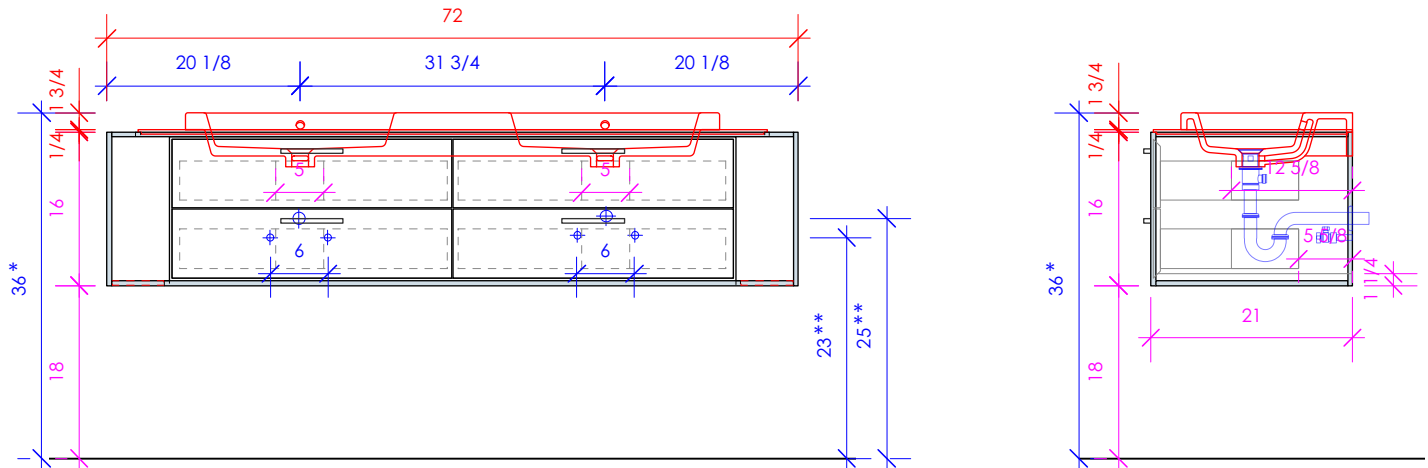

## LINEA

LIN-VS-72B

\* Recommended installation height  
\*\* Recommended plumbing location

3/4" THICKNESS

3/4" THICKNESS

1/2" THICKNESS

LACAVA reserves the right to revise any dimension or information on this sheet without notice. Dimensions are nominal and may vary within an industry accepted tolerance of 1/4". Cabinets with 'vanity top' sinks are made to the matching sink and dimensions may vary. LACAVA is not responsible for any cutouts, countertops, or furniture made without the actual product or template. Differences in color, grain, appearance, and texture are inherent in all natural woodwork and should be expected. Variances in these qualities are not deemed manufacturing defects and will not be accepted as valid reasons for return or exchanges. Plumbing specifications are only a guideline and may need alteration based on application.