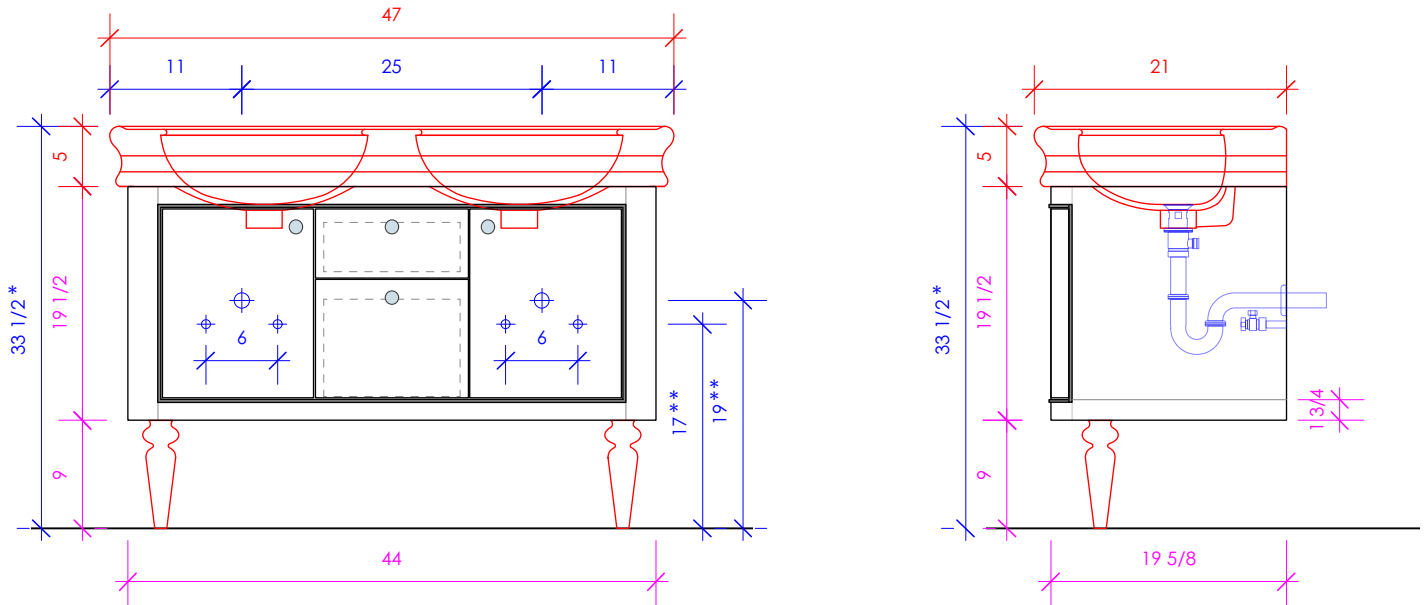

## LIRICO

LIR-W-48

\* Recommended installation height  
\*\* Recommended plumbing location