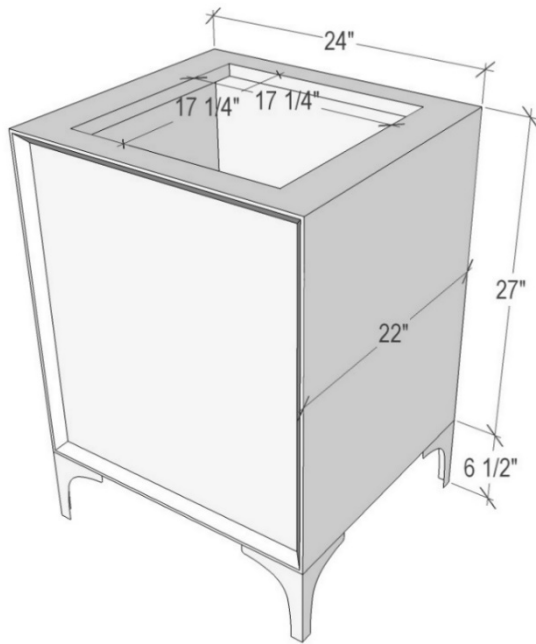

VAN24B-026

24" BLACK LINEA WITH 18" ARTISAN GLASS HARDWARE
EGLOMISE PYRAMID PRISM GLASS

DETAILS

- 1" Plywood Construction
- Gloss Finish
- Full 3/4" Finished Back
- Adjustable Interior Shelf
- 3 Way Adjustable European Soft Close Hinges
- Multiple Leg Height Options

HARDWARE AND LEG FINISH OPTIONS

| | |
|-----------|----------------|
| PB | Polished Brass |
| SB | Satin Brass |

24" VANITY TOP OPTIONS

(See Vanity Top Spec Sheet for Details)

Outside Diameter W 24" D 22" H 1.5" Includes 4" Backlash

| | |
|-----------------|---|
| VT24W-01 | 14" x 14" Sink Cutout with 1 Faucet Hole |
| VT24W-03 | 14" x 14" Sink Cutout with 3 Faucet Holes |

CARE

Clean with mild soap. No abrasive chemicals

WARRANTY

Linkasink warranties our product to be free from manufacturing defect for the life of the product. Warranty does not cover abuse.