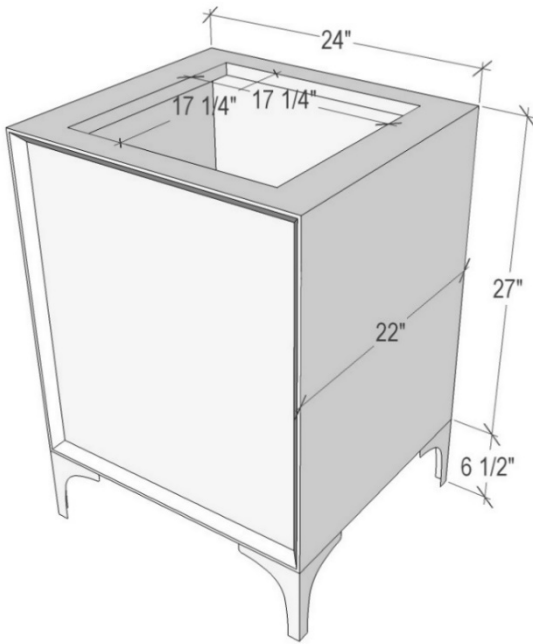

VAN24W-017

24" WHITE MOTHER OF PEARL WITH 18" ARTISAN GLASS
HARDWARE EGLMISE PRISM GLASS

DETAILS

- 1" Plywood Construction
- Gloss Finish
- Full 3/4" Finished Back
- Adjustable Interior Shelf
- 3 Way Adjustable European Soft Close Hinges
- Multiple Leg Height Options

HARDWARE AND LEG FINISH OPTIONS

PB	Polished Brass
SB	Satin Brass
PN	Polished Nickel
SN	Satin Nickel

24" VANITY TOP OPTIONS

(See Vanity Top Spec Sheet for Details)

Outside Diameter W 24" D 22" H 1.5" Includes 4" Backlash

VT24W-01	14" x 14" Sink Cutout with 1 Faucet Hole
VT24W-03	14" x 14" Sink Cutout with 3 Faucet Holes

CARE

Clean with mild soap. No abrasive chemicals

WARRANTY

Linkasink warranties our product to be free from manufacturing defect for the life of the product. Warranty does not cover abuse.