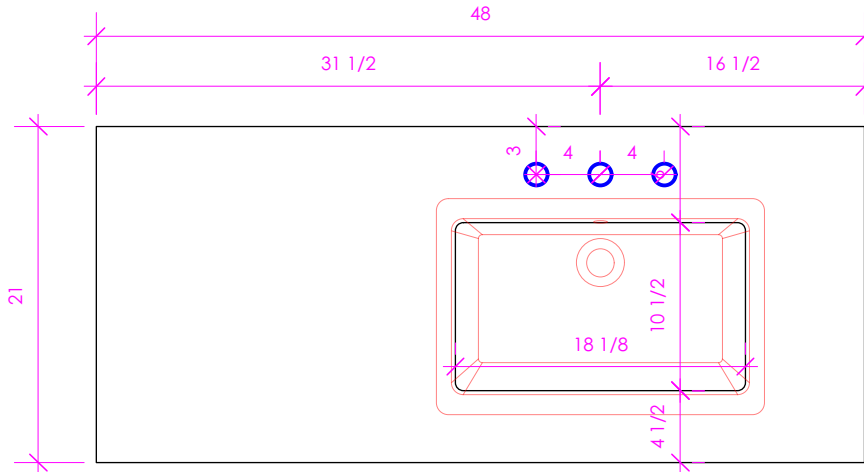

6630 WEST WRIGHTWOOD
CHICAGO, IL 60707

PH: 773-637-9600
FAX: 773-637-9601

LACAVA.COM
INFO@LACAVA.COM

LACAVA

LUNAROSSA

LRS-48RT

FEATURES:

- EASED EDGES
- USED WITH **5062UN** SINK (SOLD SEPARATELY)
- PLEASE SPECIFY **FAUCET HOLE CUTOUTS**
- PROUDLY HANDMADE IN THE USA