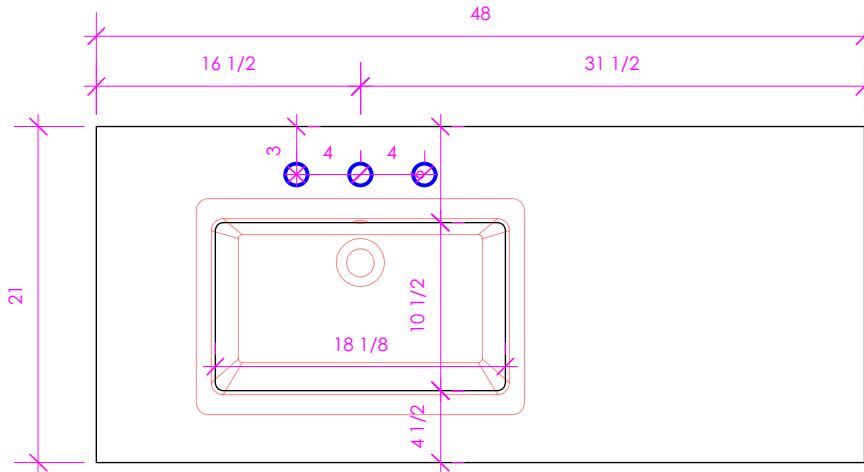

LACAVA

LUNAROSSA

LRS-48LT

FEATURES:

- EASED EDGES
- USED WITH **5062UN** SINK (SOLD SEPARATELY)
- PLEASE SPECIFY **FAUCET HOLE CUTOUTS**
- PROUDLY HANDMADE IN THE USA

FINISHES:

WOOD:

STANDARD: