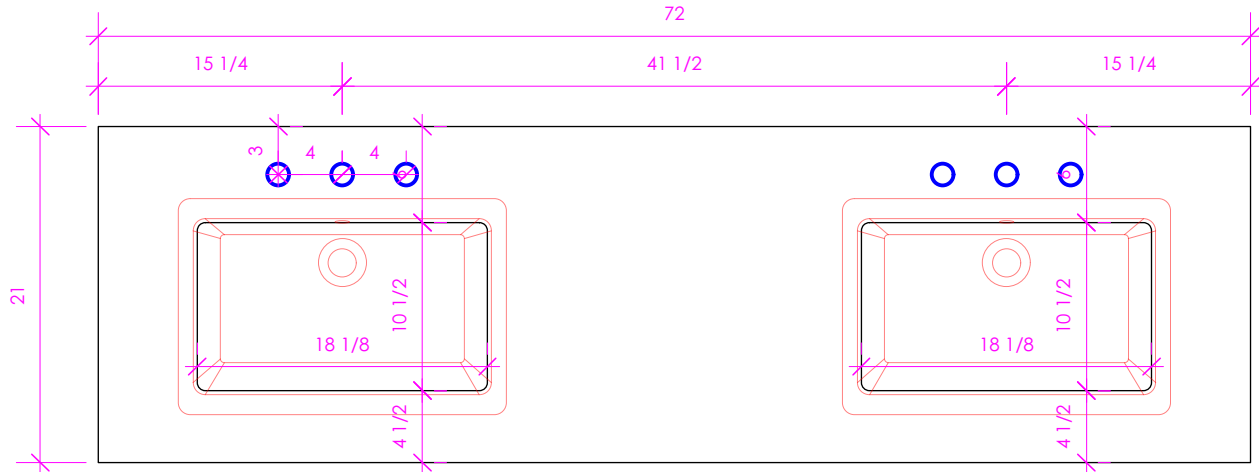

### FEATURES:

- EASED EDGES
- USED WITH **5062UN** SINKS (SOLD SEPARATELY)
- PLEASE SPECIFY **FAUCET HOLE CUTOUTS**
- PROUDLY HANDMADE IN THE USA