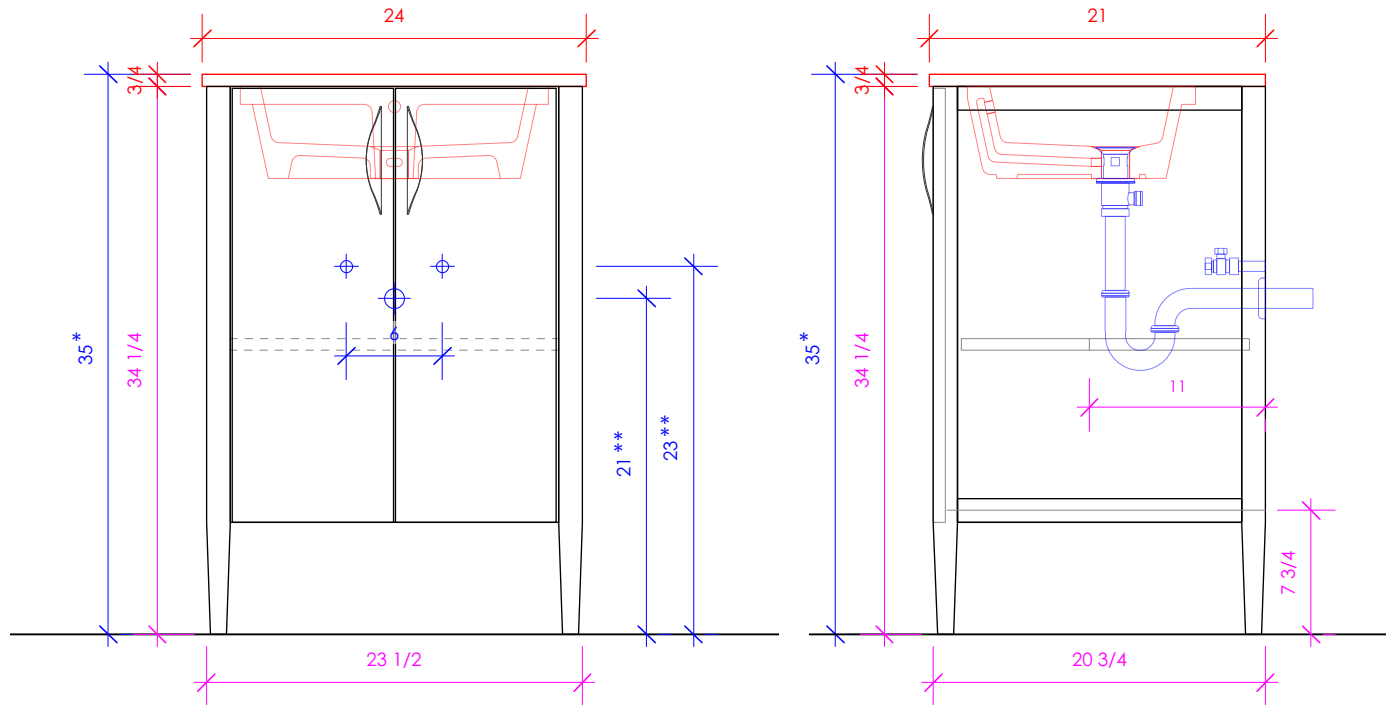

LACAVA

LUNAROSSA

LRS-F-24A

* Recommended installation height
** Recommended plumbing location

FEATURES:

- FLOOR STANDING VANITY
- TWO DOORS WITH SOFT-CLOSE HINGES
- ADJUSTABLE SHELF INSIDE
- SOLID WOOD LEGS
- DECORATIVE HARDWARE **K550** INCLUDED BUT NOT INSTALLED - CAN BE INSTALLED UPON REQUEST
- USED WITH **LRS-24T** COUNTERTOP AND **5452UN** SINK (SOLD SEPARATELY)
- MOUNTING: WOOD SPANS ACROSS THE BACK (SEE FURNITURE MANUAL)
- PROUDLY HANDMADE IN THE USA
- MANUFACTURED WITH LOW VOC FINISHES AND WOOD FROM RENEWABLE FORESTS

1/2" THICKNESS

LACAVA reserves the right to revise any dimension or information on this sheet without notice. Dimensions are nominal and may vary within an industry accepted tolerance of 1/4". Cabinets with 'vanity top' sinks are made to the matching sink and dimensions may vary. LACAVA is not responsible for any cutouts, countertops, or furniture made without the actual product or template. Differences in color, grain, appearance, and texture are inherent in all natural woodwork and should be expected. Variances in these qualities are not deemed manufacturing defects and will not be accepted as valid reasons for return or exchanges. Plumbing specifications are only a guideline and may need alteration based on application.