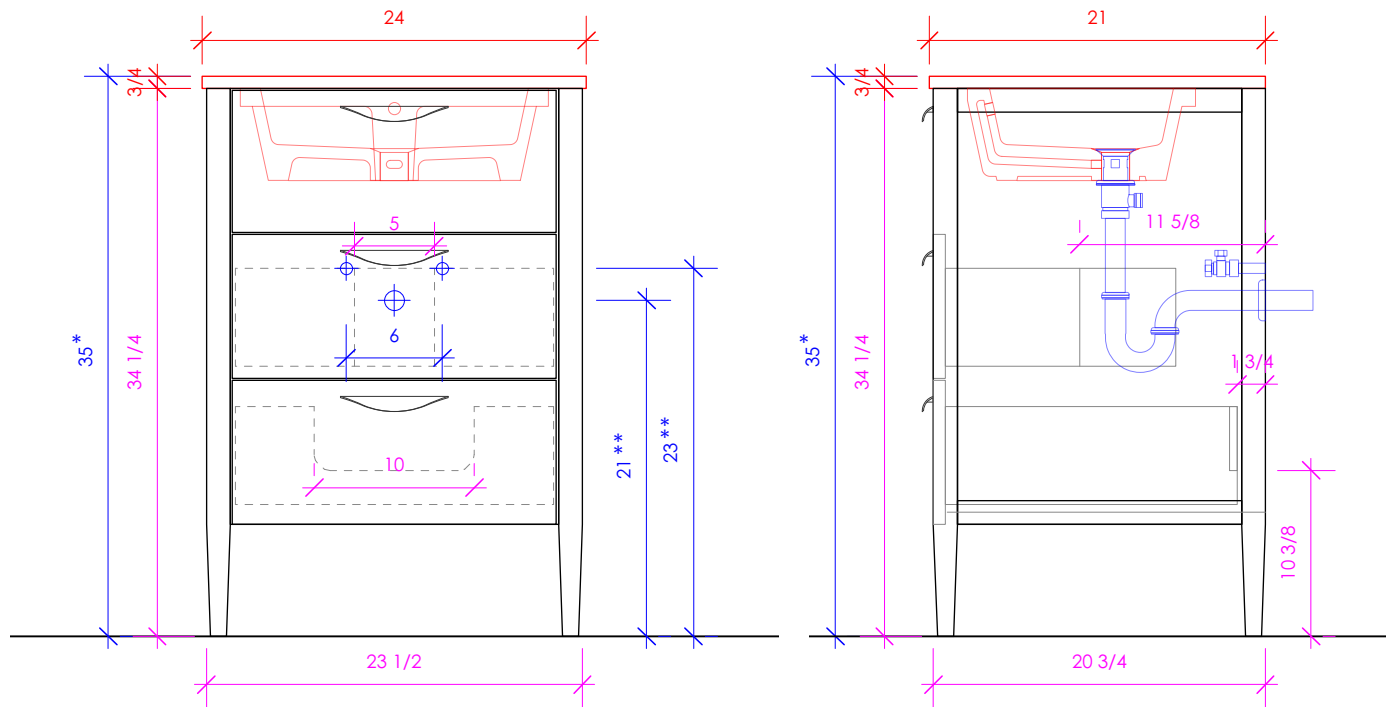

LACAVA

LUNAROSSA

LRS-F-24B

* Recommended installation height
** Recommended plumbing location

FEATURES:

- FLOOR STANDING VANITY
- TWO DRAWERS WITH SOFT-CLOSE GLIDES
- DRAWER BOXES STAINED TO REFLECT EXTERIOR FINISH
- SOLID WOOD LEGS
- DECORATIVE HARDWARE **K550** INCLUDED BUT NOT INSTALLED - CAN BE INSTALLED UPON REQUEST
- USED WITH **LRS-24T** COUNTERTOP AND **5452UN** SINK (SOLD SEPARATELY)
- MOUNTING: WOOD SPANS ACROSS THE BACK (SEE FURNITURE MANUAL)
- PROUDLY HANDMADE IN THE USA
- MANUFACTURED WITH LOW VOC FINISHES AND WOOD FROM RENEWABLE FORESTS

1/2" THICKNESS

LACAVA reserves the right to revise any dimension or information on this sheet without notice. Dimensions are nominal and may vary within an industry accepted tolerance of 1/4". Cabinets with 'vanity top' sinks are made to the matching sink and dimensions may vary. LACAVA is not responsible for any cutouts, countertops, or furniture made without the actual product or template. Differences in color, grain, appearance, and texture are inherent in all natural woodwork and should be expected. Variances in these qualities are not deemed manufacturing defects and will not be accepted as valid reasons for return or exchanges. Plumbing specifications are only a guideline and may need alteration based on application.