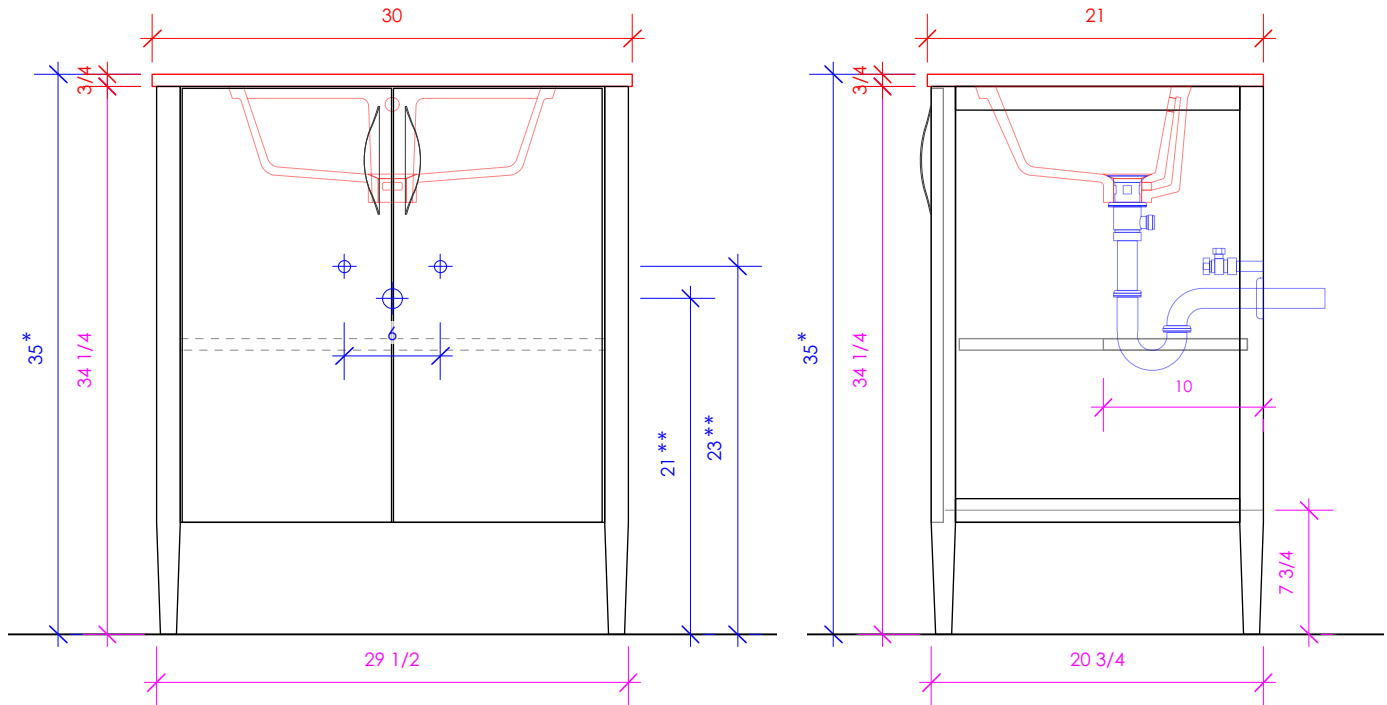

LACAVA

LUNAROSSA

LRS-F-30A

* Recommended installation height
** Recommended plumbing location

FEATURES:

- FLOOR STANDING VANITY
- TWO DOORS WITH SOFT-CLOSE HINGES
- ADJUSTABLE SHELF INSIDE
- SOLID WOOD LEGS
- DECORATIVE HARDWARE **K550** INCLUDED BUT NOT INSTALLED - CAN BE INSTALLED UPON REQUEST
- USED WITH **LRS-30T** COUNTERTOP AND **5062UN** SINK (SOLD SEPARATELY)
- MOUNTING: WOOD SPANS ACROSS THE BACK (SEE FURNITURE MANUAL)
- PROUDLY HANDMADE IN THE USA
- MANUFACTURED WITH LOW VOC FINISHES AND WOOD FROM RENEWABLE FORESTS

1/2" THICKNESS

LACAVA reserves the right to revise any dimension or information on this sheet without notice. Dimensions are nominal and may vary within an industry accepted tolerance of 1/4". Cabinets with 'vanity top' sinks are made to the matching sink and dimensions may vary. LACAVA is not responsible for any cutouts, countertops, or furniture made without the actual product or template. Differences in color, grain, appearance, and texture are inherent in all natural woodwork and should be expected. Variances in these qualities are not deemed manufacturing defects and will not be accepted as valid reasons for return or exchanges. Plumbing specifications are only a guideline and may need alteration based on application.