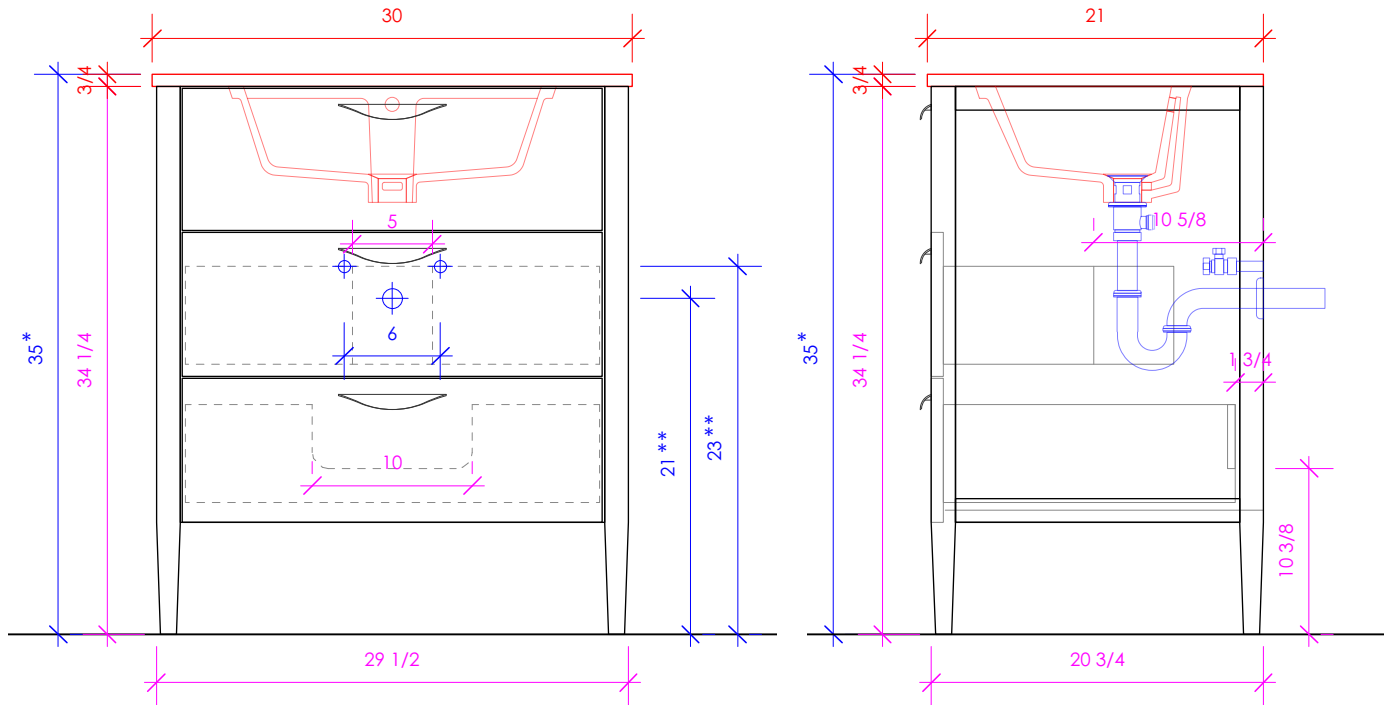

LACAVA

LUNAROSSA

LRS-F-30B

* Recommended installation height
** Recommended plumbing location

FEATURES:

- FLOOR STANDING VANITY
- TWO DRAWERS WITH SOFT-CLOSE GLIDES
- DRAWER BOXES STAINED TO REFLECT EXTERIOR FINISH
- SOLID WOOD LEGS
- DECORATIVE HARDWARE **K550** INCLUDED BUT NOT INSTALLED - CAN BE INSTALLED UPON REQUEST
- USED WITH **LRS-30T** COUNTERTOP AND **5062UN** SINK (SOLD SEPARATELY)
- MOUNTING: WOOD SPANS ACROSS THE BACK (SEE FURNITURE MANUAL)
- PROUDLY HANDMADE IN THE USA
- MANUFACTURED WITH LOW VOC FINISHES AND WOOD FROM RENEWABLE FORESTS

1/2" THICKNESS

LACAVA reserves the right to revise any dimension or information on this sheet without notice. Dimensions are nominal and may vary within an industry accepted tolerance of 1/4". Cabinets with 'vanity top' sinks are made to the matching sink and dimensions may vary. LACAVA is not responsible for any cutouts, countertops, or furniture made without the actual product or template. Differences in color, grain, appearance, and texture are inherent in all natural woodwork and should be expected. Variances in these qualities are not deemed manufacturing defects and will not be accepted as valid reasons for return or exchanges. Plumbing specifications are only a guideline and may need alteration based on application.