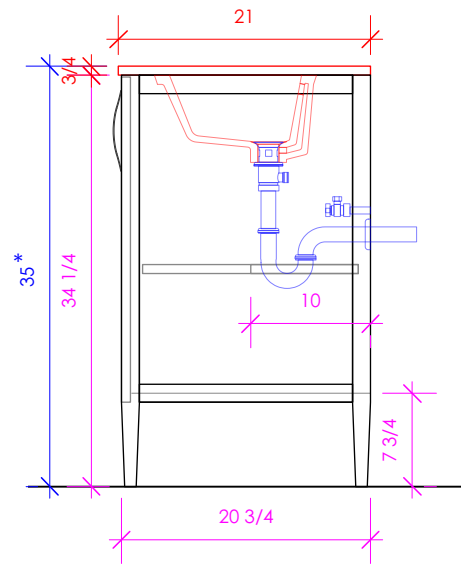

LACAVA

LUNAROSSA

LRS-F-36A

* Recommended installation height
** Recommended plumbing location

FEATURES:

- FLOOR STANDING VANITY
- TWO DOORS WITH SOFT-CLOSE HINGES
- ADJUSTABLE SHELF INSIDE
- SOLID WOOD LEGS
- DECORATIVE HARDWARE **K550** INCLUDED BUT NOT INSTALLED - CAN BE INSTALLED UPON REQUEST
- USED WITH **LRS-36T** COUNTERTOP AND **5062UN** SINK (SOLD SEPARATELY)
- MOUNTING: WOOD SPANS ACROSS THE BACK (SEE FURNITURE MANUAL)
- PROUDLY HANDMADE IN THE USA
- MANUFACTURED WITH LOW VOC FINISHES AND WOOD FROM RENEWABLE FORESTS

1/2" THICKNESS

LACAVA reserves the right to revise any dimension or information on this sheet without notice. Dimensions are nominal and may vary within an industry accepted tolerance of 1/4". Cabinets with 'vanity top' sinks are made to the matching sink and dimensions may vary. LACAVA is not responsible for any cutouts, countertops, or furniture made without the actual product or template. Differences in color, grain, appearance, and texture are inherent in all natural woodwork and should be expected. Variances in these qualities are not deemed manufacturing defects and will not be accepted as valid reasons for return or exchanges. Plumbing specifications are only a guideline and may need alteration based on application.