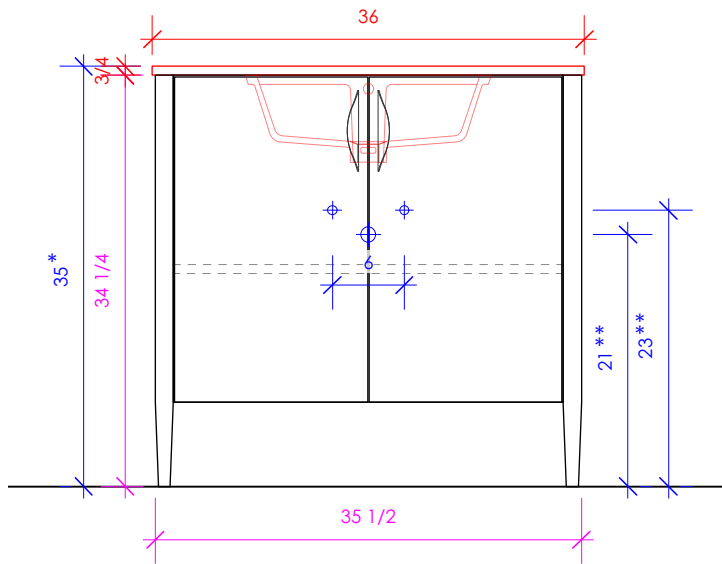

LACAVA

LUNAROSSA

LRS-F-36A

* Recommended installation height
** Recommended plumbing location

FEATURES:

- FLOOR STANDING VANITY
- TWO DOORS WITH SOFT-CLOSE HINGES
- ADJUSTABLE SHELF INSIDE
- SOLID WOOD LEGS
- DECORATIVE HARDWARE **K550** INCLUDED BUT NOT INSTALLED - CAN BE INSTALLED UPON REQUEST
- USED WITH **LRS-36T** COUNTERTOP AND **5062UN** SINK (SOLD SEPARATELY)
- MOUNTING: WOOD SPANS ACROSS THE BACK (SEE FURNITURE MANUAL)
- PROUDLY HANDMADE IN THE USA
- MANUFACTURED WITH LOW VOC FINISHES AND WOOD FROM RENEWABLE FORESTS

1/2" THICKNESS

LACAVA reserves the right to revise any dimension or information on this sheet without notice. Dimensions are nominal and may vary within an industry accepted tolerance of 1/4". Cabinets with 'vanity top' sinks are made to the matching sink and dimensions may vary. LACAVA is not responsible for any cutouts, countertops, or furniture made without the actual product or template. Differences in color, grain, appearance, and texture are inherent in all natural woodwork and should be expected. Variances in these qualities are not deemed manufacturing defects and will not be accepted as valid reasons for return or exchanges. Plumbing specifications are only a guideline and may need alteration based on application.