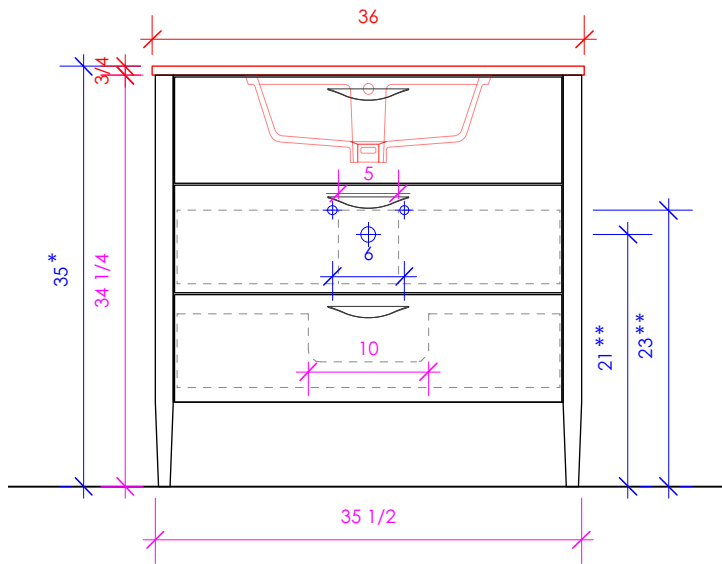

## LUNAROSSA

LRS-F-36B

\* Recommended installation height  
\*\* Recommended plumbing location