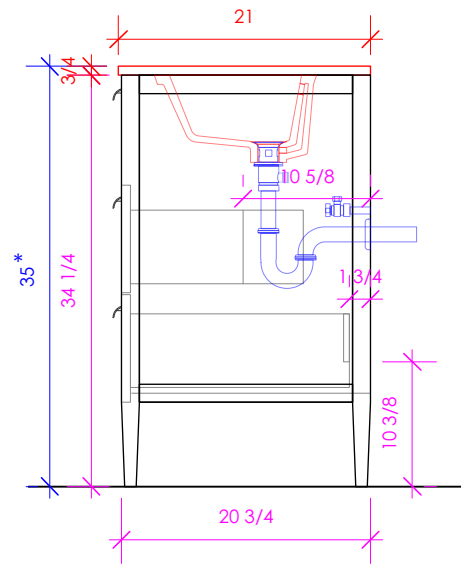

## LUNAROSSA

LRS-F-36B

\* Recommended installation height  
\*\* Recommended plumbing location