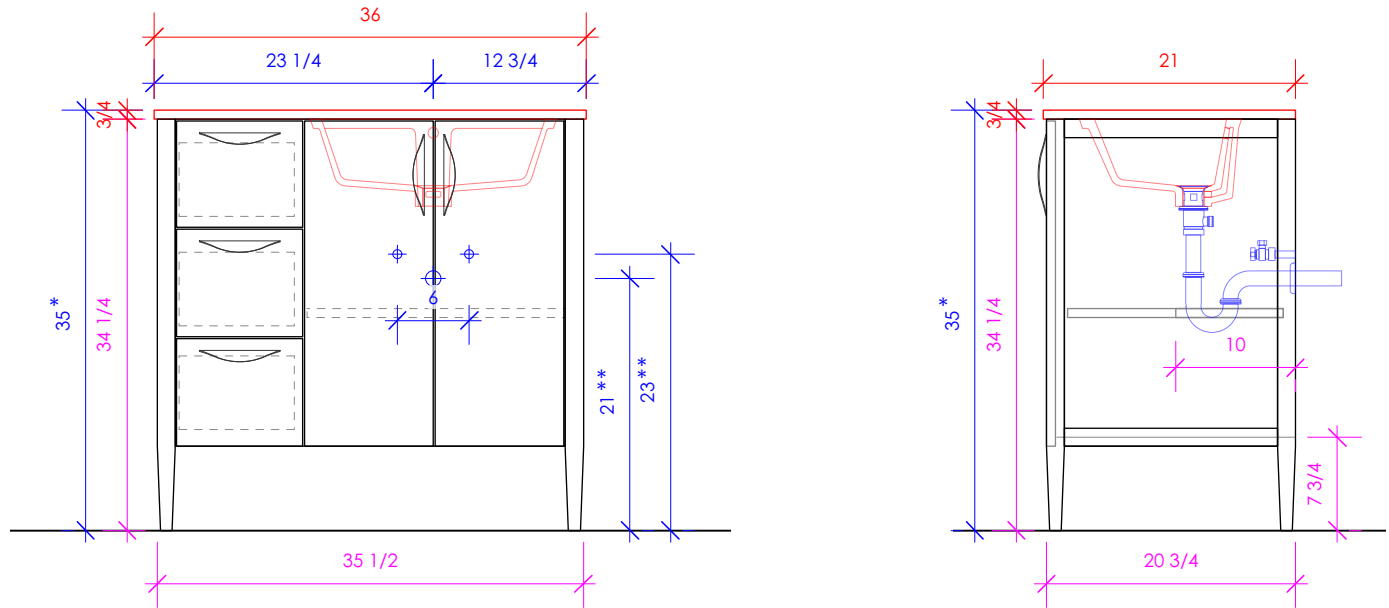

LACAVA

LUNAROSSA

LRS-F-36R

* Recommended installation height
** Recommended plumbing location

FEATURES:

- FLOOR STANDING VANITY
- TWO DOORS WITH SOFT-CLOSE HINGES
- ADJUSTABLE SHELF INSIDE
- THREE DRAWERS WITH SOFT-CLOSE GLIDES
- DRAWER BOXES STAINED TO REFLECT EXTERIOR FINISH
- SOLID WOOD LEGS
- DECORATIVE HARDWARE **K550** INCLUDED BUT NOT INSTALLED - CAN BE INSTALLED UPON REQUEST
- USED WITH **LRS-36RT** COUNTERTOP AND **5062UN** SINK (SOLD SEPARATELY)
- MOUNTING: WOOD SPANS ACROSS THE BACK (SEE FURNITURE MANUAL)
- PROUDLY HANDMADE IN THE USA
- MANUFACTURED WITH LOW VOC FINISHES AND WOOD FROM RENEWABLE FORESTS

FINISHES:

WOOD:

STANDARD:

01 - WHITE MAPLE
02 - NATURAL CHERRY
07 - NATURAL WALNUT
24 - CLASSIC WALNUT
20 - ASH GRAY
06 - WENGE

PREMIUM:

47 - SMOKY WALNUT
31 - WHITE OAK
41 - NATURAL OAK
48 - COFFEE OAK
43 - GRIGIO OAK
49 - BLACK OAK

08 - MATTE WHITE
16 - MATTE BLACK
35 - MATTE ARDESIA
54 - MATTE TAUPE
42 - MATTE OLIVE GREEN
39 - MATTE SAGE
28 - MATTE AZURE
29 - MATTE CLOUD

LUXURY:

50 - HORIZON BLUE
52 - SILVER OAK
37 - WEATHERED OAK

27 - RUSTIC OAK
85 - GLOSS WHITE
86 - GLOSS BLACK

46 - DRIFTWOOD
NEWTERRA ONLY

METALS:

METAL:

21 - BRUSHED STAINLESS STEEL
10 - POLISHED STAINLESS STEEL
44 - MATTE BLACK
MW - MATTE WHITE
BPW - BRASS POWDER COAT
SA - SIENNA

COUNTERTOP: **LRS-36RT**

STONE:

WH - BIANCO
LN - LINAC
AN - ATENA
GU - GOLD UMBER
GR - GRIGIO
NM - MARQUINA

QUARTZ:

PR - PURO
AH - ASH
CT - CRETA
VN - VENA
DN - DUNE
NR - NERO

SOLID SURFACE:

M - MATTE WHITE
G - GLOSS WHITE
R - MARMO
V - LAVA
D - OBSIDIAN
C - CREMA

CONCRETE:

SND - SAND
SLT - SLATE
SUN - SUN
CLY - CLAY
LIL - LILAC
MOS - MOSS
AQA - AQUA
BRK - BRICK
MAH - MATCHA
GAL - GALAXY
TER - TERRACOTTA
CHL - CHARCOAL
FOR - FOREST
BST - BASALTO

3/4" THICKNESS

3/4" THICKNESS

1/2" THICKNESS

LACAVA reserves the right to revise any dimension or information on this sheet without notice. Dimensions are nominal and may vary within an industry accepted tolerance of 1/4". Cabinets with 'vanity top' sinks are made to the matching sink and dimensions may vary. LACAVA is not responsible for any cutouts, countertops, or furniture made without the actual product or template. Differences in color, grain, appearance, and texture are inherent in all natural woodwork and should be expected. Variances in these qualities are not deemed manufacturing defects and will not be accepted as valid reasons for return or exchanges. Plumbing specifications are only a guideline and may need alteration based on application.

6630 WEST WRIGHTWOOD
CHICAGO, IL 60707

PH: 773-637-9600
FAX: 773-637-9601

LACAVA.COM
INFO@LACAVA.COM