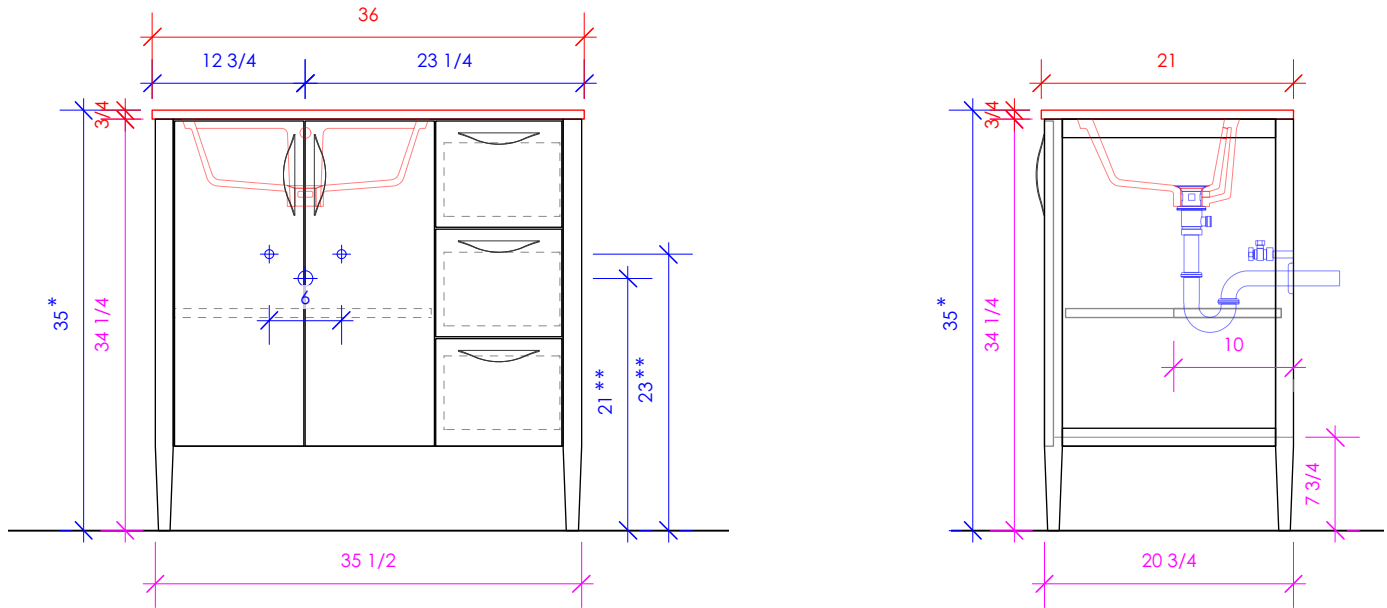

## LUNAROSSA

LRS-F-36L

\* Recommended installation height  
\*\* Recommended plumbing location