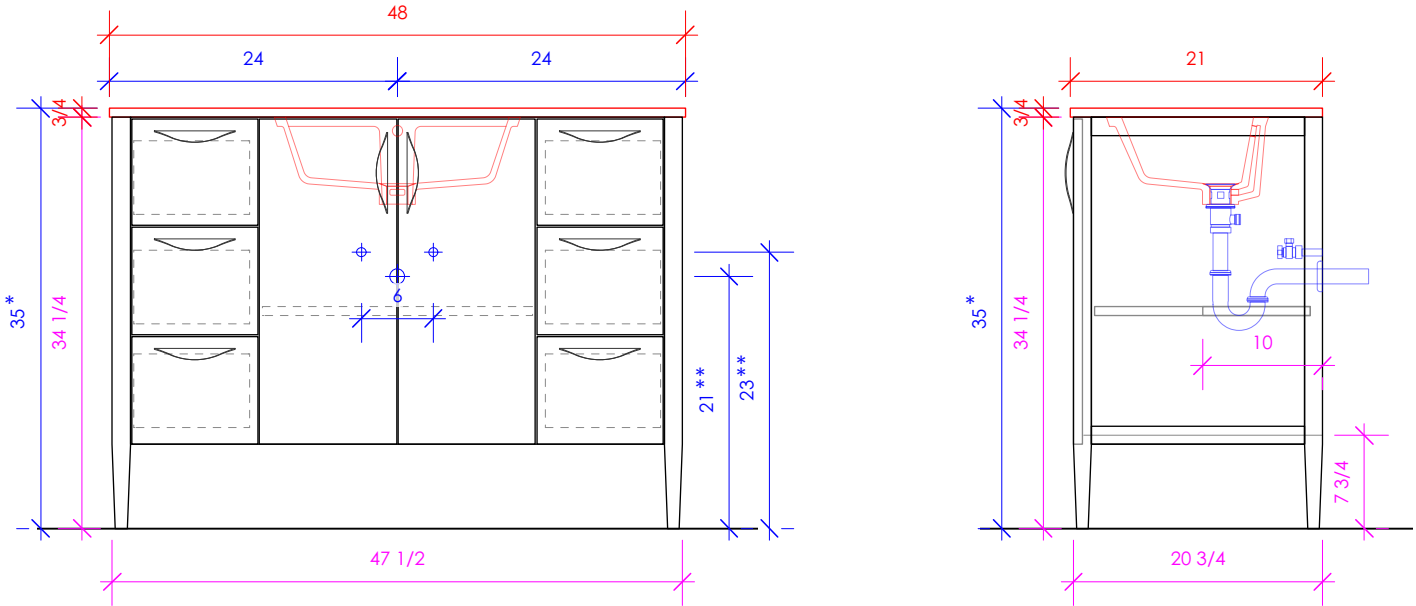

LACAVA

LUNAROSSA

LRS-F-48

* Recommended installation height
** Recommended plumbing location

FEATURES:

- FLOOR STANDING VANITY
- TWO DOORS WITH SOFT-CLOSE HINGES
- ADJUSTABLE SHELF INSIDE
- SIX DRAWERS WITH SOFT-CLOSE GLIDES
- DRAWER BOXES STAINED TO REFLECT EXTERIOR FINISH
- SOLID WOOD LEGS
- DECORATIVE HARDWARE **K550** INCLUDED BUT NOT INSTALLED - CAN BE INSTALLED UPON REQUEST
- USED WITH **LRS-48T** COUNTERTOP AND **5062UN** SINK (SOLD SEPARATELY)
- MOUNTING: WOOD SPANS ACROSS THE BACK (SEE FURNITURE MANUAL)
- PROUDLY HANDMADE IN THE USA
- MANUFACTURED WITH LOW VOC FINISHES AND WOOD FROM RENEWABLE FORESTS

1/2" THICKNESS

LACAVA reserves the right to revise any dimension or information on this sheet without notice. Dimensions are nominal and may vary within an industry accepted tolerance of 1/4". Cabinets with 'vanity top' sinks are made to the matching sink and dimensions may vary. LACAVA is not responsible for any cutouts, countertops, or furniture made without the actual product or template. Differences in color, grain, appearance, and texture are inherent in all natural woodwork and should be expected. Variances in these qualities are not deemed manufacturing defects and will not be accepted as valid reasons for return or exchanges. Plumbing specifications are only a guideline and may need alteration based on application.