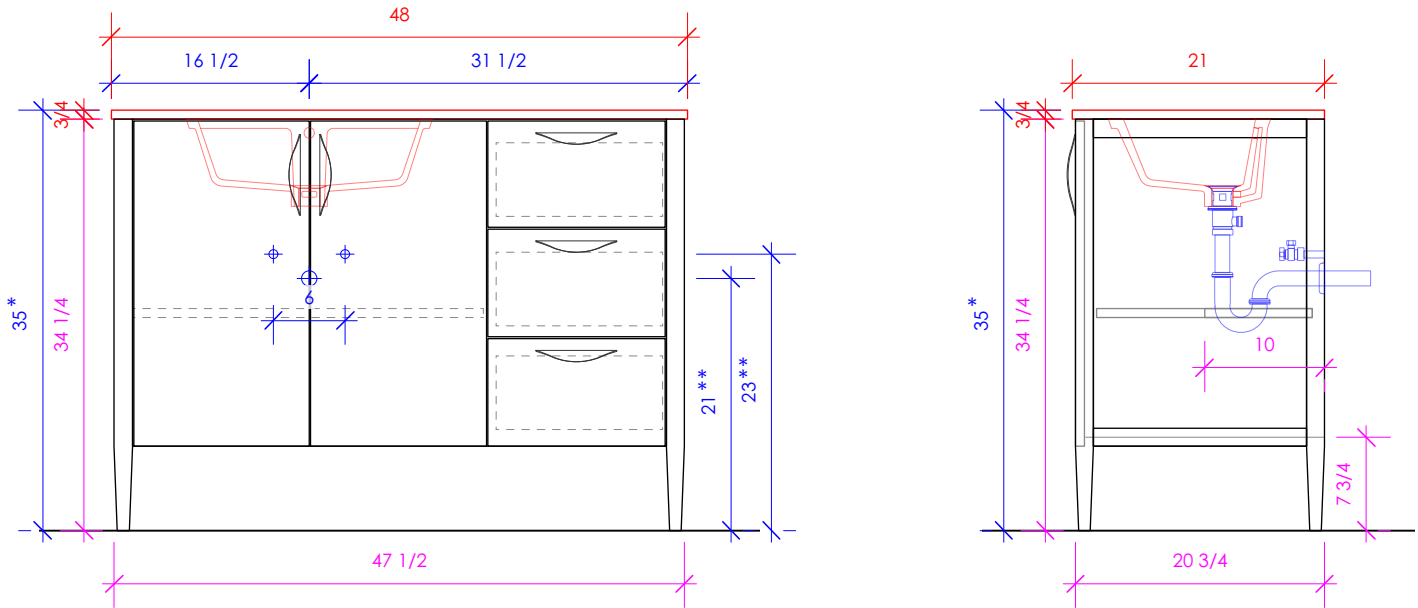

LACAVA

LUNAROSSA

LRS-F-48L

* Recommended installation height
** Recommended plumbing location

FEATURES:

- FLOOR STANDING VANITY
- TWO DOORS WITH SOFT-CLOSE HINGES
- ADJUSTABLE SHELF INSIDE
- THREE DRAWERS WITH SOFT-CLOSE GLIDES
- DRAWER BOXES STAINED TO REFLECT EXTERIOR FINISH
- SOLID WOOD LEGS
- DECORATIVE HARDWARE **K550** INCLUDED BUT NOT INSTALLED - CAN BE INSTALLED UPON REQUEST
- USED WITH **LRS-48LT** COUNTERTOP AND **5062UN** SINK (SOLD SEPARATELY)
- MOUNTING: WOOD SPANS ACROSS THE BACK (SEE FURNITURE MANUAL)
- PROUDLY HANDMADE IN THE USA
- MANUFACTURED WITH LOW VOC FINISHES AND WOOD FROM RENEWABLE FORESTS

1/2" THICKNESS

LACAVA reserves the right to revise any dimension or information on this sheet without notice. Dimensions are nominal and may vary within an industry accepted tolerance of 1/4". Cabinets with 'vanity top' sinks are made to the matching sink and dimensions may vary. LACAVA is not responsible for any cutouts, countertops, or furniture made without the actual product or template. Differences in color, grain, appearance, and texture are inherent in all natural woodwork and should be expected. Variances in these qualities are not deemed manufacturing defects and will not be accepted as valid reasons for return or exchanges. Plumbing specifications are only a guideline and may need alteration based on application.