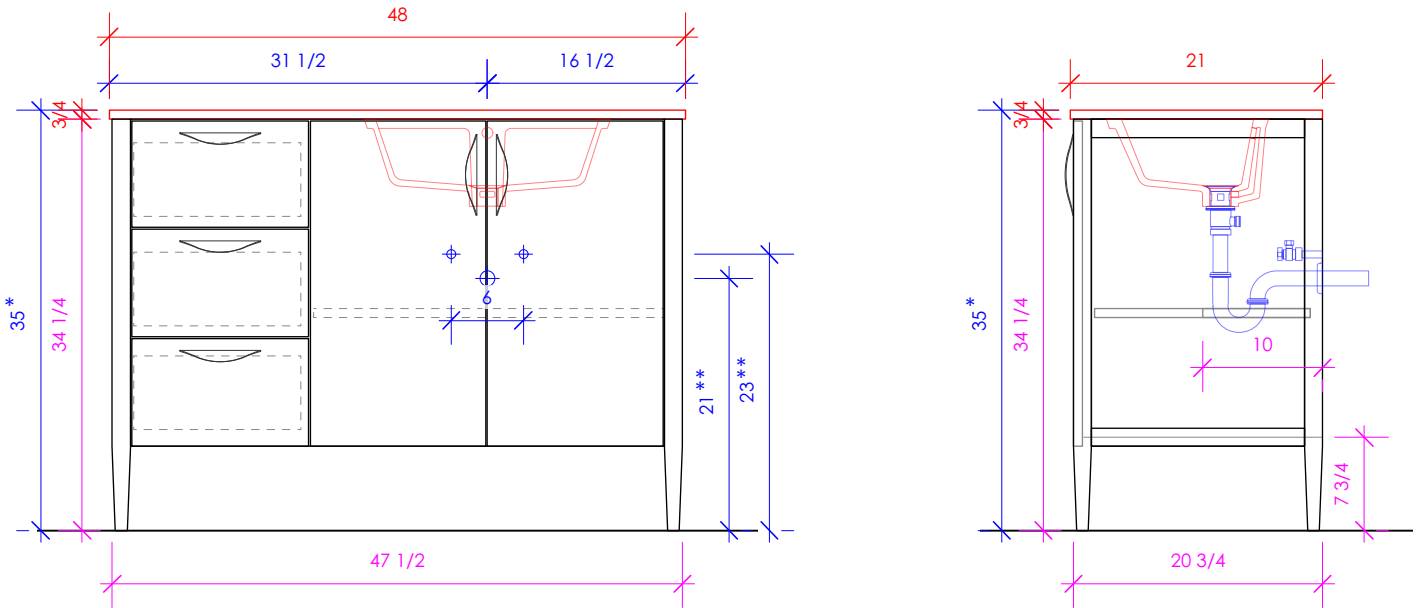

1/2" THICKNESS

LACAVA reserves the right to revise any dimension or information on this sheet without notice. Dimensions are nominal and may vary within an industry accepted tolerance of 1/4". Cabinets with 'vanity top' sinks are made to the matching sink and dimensions may vary. LACAVA is not responsible for any cutouts, countertops, or furniture made without the actual product or template. Differences in color, grain, appearance, and texture are inherent in all natural woodwork and should be expected. Variances in these qualities are not deemed manufacturing defects and will not be accepted as valid reasons for return or exchanges. Plumbing specifications are only a guideline and may need alteration based on application.

6630 WEST WRIGHTWOOD
CHICAGO, IL 60707

PH: 773-637-9600
FAX: 773-637-9601

LACAVA.COM
INFO@LACAVA.COM

LACAVA

LUNAROSSA

LRS-F-48R

* Recommended installation height
** Recommended plumbing location

FEATURES: