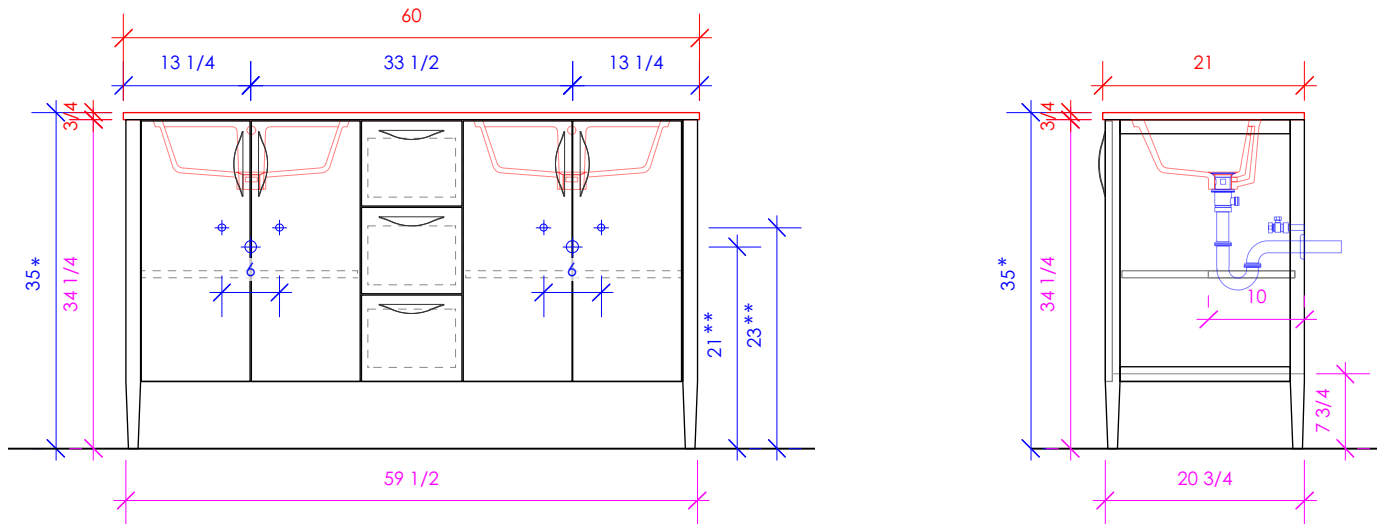

LACAVA

LUNAROSSA

LRS-F-60A

* Recommended installation height
 ** Recommended plumbing location

FEATURES:

- FLOOR STANDING VANITY
- FOUR DOORS WITH SOFT-CLOSE HINGES
- ADJUSTABLE SHELVES INSIDE
- THREE DRAWERS WITH SOFT-CLOSE GLIDES
- DRAWER BOXES STAINED TO REFLECT EXTERIOR FINISH
- SOLID WOOD LEGS
- DECORATIVE HARDWARE **K550** INCLUDED BUT NOT INSTALLED - CAN BE INSTALLED UPON REQUEST
- USED WITH **LRS-60T** COUNTERTOP AND **5062UN** SINKS (SOLD SEPARATELY)
- MOUNTING: WOOD SPANS ACROSS THE BACK (SEE FURNITURE MANUAL)
- PROUDLY HANDMADE IN THE USA
- MANUFACTURED WITH LOW VOC FINISHES AND WOOD FROM RENEWABLE FORESTS

3/4" THICKNESS 3/4" THICKNESS 1/2" THICKNESS

LACAVA reserves the right to revise any dimension or information on this sheet without notice. Dimensions are nominal and may vary within an industry accepted tolerance of 1/4". Cabinets with 'vanity top' sinks are made to the matching sink and dimensions may vary. LACAVA is not responsible for any cutouts, countertops, or furniture made without the actual product or template. Differences in color, grain, appearance, and texture are inherent in all natural woodwork and should be expected. Variances in these qualities are not deemed manufacturing defects and will not be accepted as valid reasons for return or exchanges. Plumbing specifications are only a guideline and may need alteration based on application.