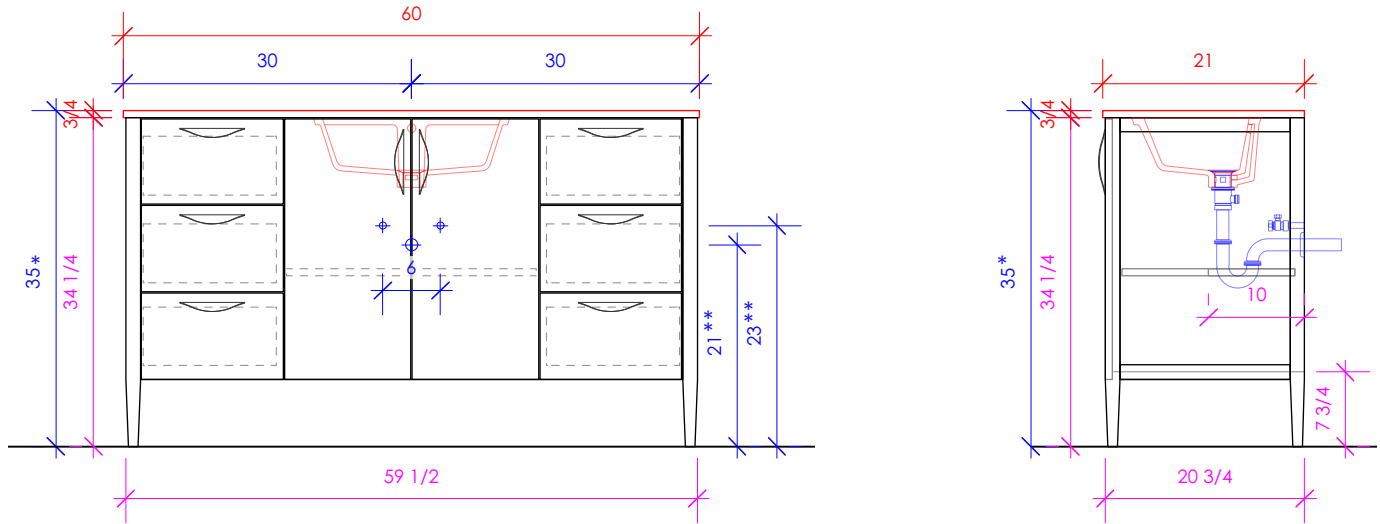

LACAVA

LUNAROSSA

LRS-F-60B

* Recommended installation height
** Recommended plumbing location

FEATURES:

- FLOOR STANDING VANITY
- TWO DOORS WITH SOFT-CLOSE HINGES
- ADJUSTABLE SHELF INSIDE
- SIX DRAWERS WITH SOFT-CLOSE GLIDES
- DRAWER BOXES STAINED TO REFLECT EXTERIOR FINISH
- SOLID WOOD LEGS
- DECORATIVE HARDWARE **K550** INCLUDED BUT NOT INSTALLED - CAN BE INSTALLED UPON REQUEST
- USED WITH **LRS-60BT** COUNTERTOP AND **5062UN** SINK (SOLD SEPARATELY)
- MOUNTING: WOOD SPANS ACROSS THE BACK (SEE FURNITURE MANUAL)
- PROUDLY HANDMADE IN THE USA
- MANUFACTURED WITH LOW VOC FINISHES AND WOOD FROM RENEWABLE FORESTS

1/2" THICKNESS

LACAVA reserves the right to revise any dimension or information on this sheet without notice. Dimensions are nominal and may vary within an industry accepted tolerance of 1/4". Cabinets with 'vanity top' sinks are made to the matching sink and dimensions may vary. LACAVA is not responsible for any cutouts, countertops, or furniture made without the actual product or template. Differences in color, grain, appearance, and texture are inherent in all natural woodwork and should be expected. Variances in these qualities are not deemed manufacturing defects and will not be accepted as valid reasons for return or exchanges. Plumbing specifications are only a guideline and may need alteration based on application.