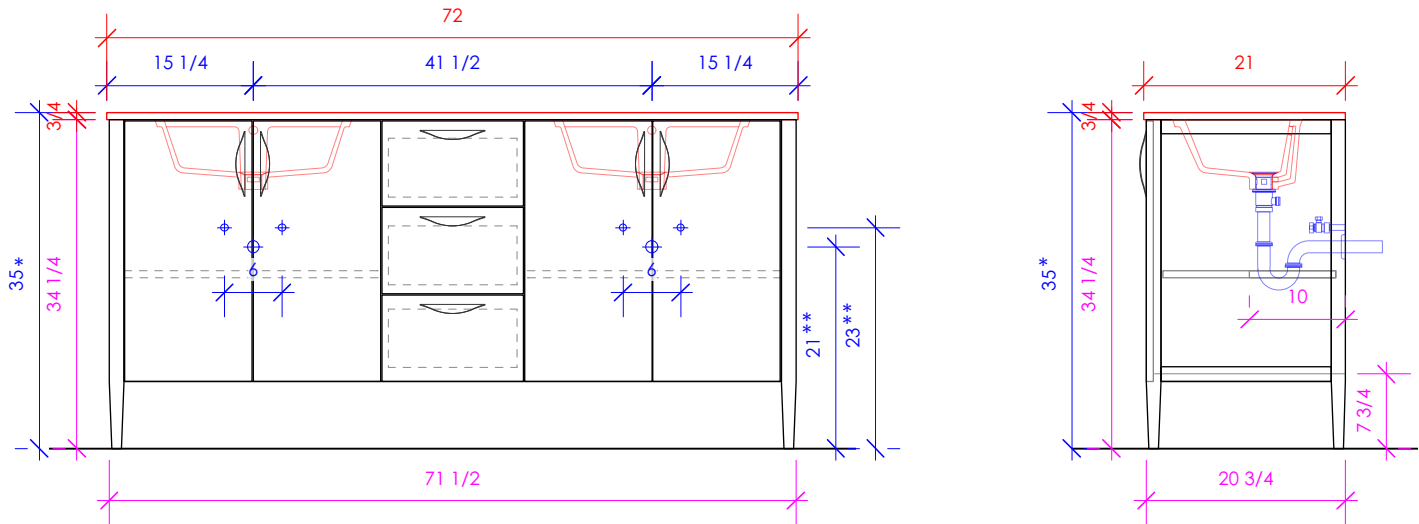

## LUNAROSSA

LRS-F-72

\* Recommended installation height  
 \*\* Recommended plumbing location

LACAVA reserves the right to revise any dimension or information on this sheet without notice. Dimensions are nominal and may vary within an industry accepted tolerance of 1/4". Cabinets with 'vanity top' sinks are made to the matching sink and dimensions may vary. LACAVA is not responsible for any cutouts, countertops, or furniture made without the actual product or template. Differences in color, grain, appearance, and texture are inherent in all natural woodwork and should be expected. Variances in these qualities are not deemed manufacturing defects and will not be accepted as valid reasons for return or exchanges. Plumbing specifications are only a guideline and may need alteration based on application.