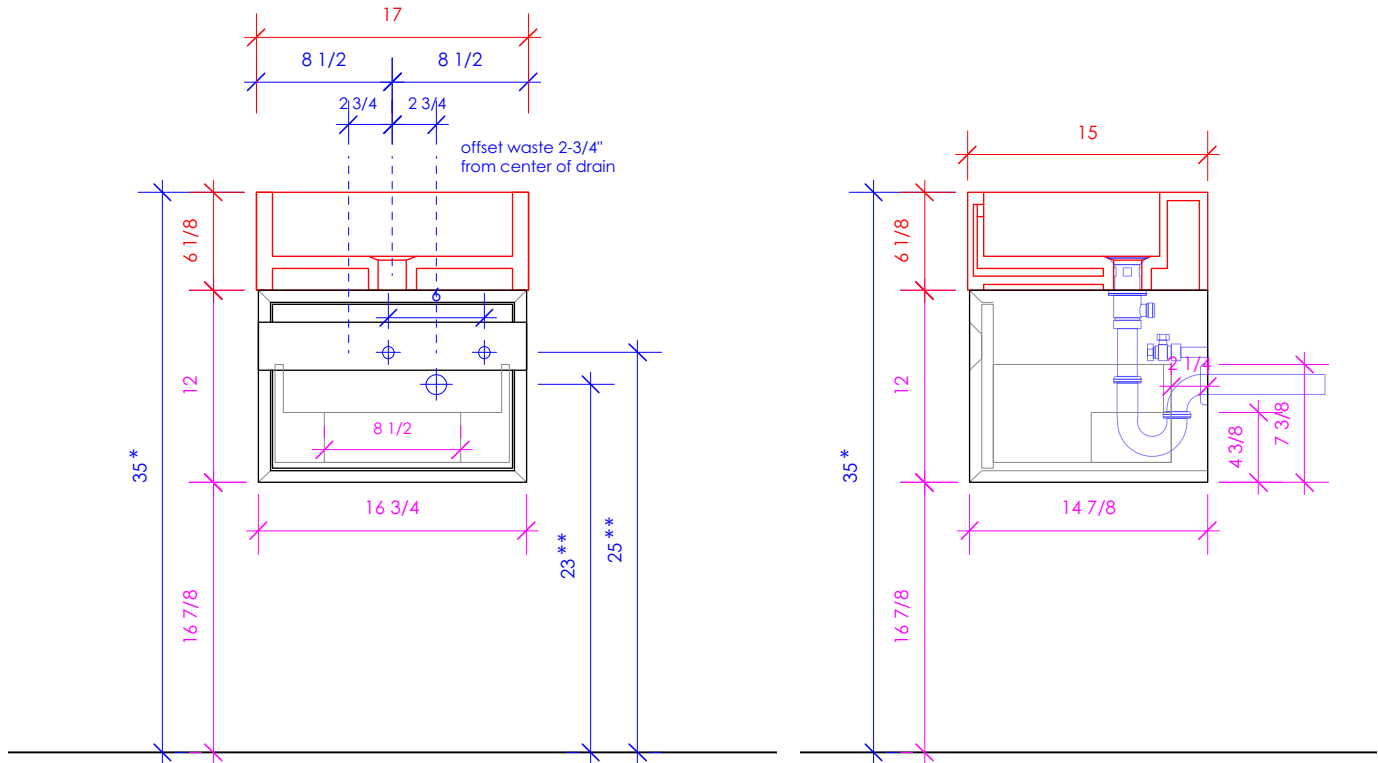

## LUCE

LUC-W-17

\* Recommended installation height  
\*\* Recommended plumbing location

### FEATURES:

- WALL MOUNT VANITY
- ONE DRAWER WITH SOFT-CLOSE GLIDES
- DRAWER BOX STAINED TO REFLECT EXTERIOR FINISH
- MITER DETAILING ON EDGES AND DRAWER PULL
- USED WITH 5102 SINK (SOLD SEPARATELY)
- MOUNTING: FULL WOOD BACKING  
(SEE FURNITURE MANUAL)
- PROUDLY HANDMADE IN THE USA
- MANUFACTURED WITH LOW VOC FINISHES  
AND WOOD FROM RENEWABLE FORESTS

3/4" THICKNESS

3/4" THICKNESS

1/2" THICKNESS

LACAVA reserves the right to revise any dimension or information on this sheet without notice. Dimensions are nominal and may vary within an industry accepted tolerance of 1/4". Cabinets with 'vanity top' sinks are made to the matching sink and dimensions may vary. LACAVA is not responsible for any cutouts, countertops, or furniture made without the actual product or template. Differences in color, grain, appearance, and texture are inherent in all natural woodwork and should be expected. Variances in these qualities are not deemed manufacturing defects and will not be accepted as valid reasons for return or exchanges. Plumbing specifications are only a guideline and may need alteration based on application.