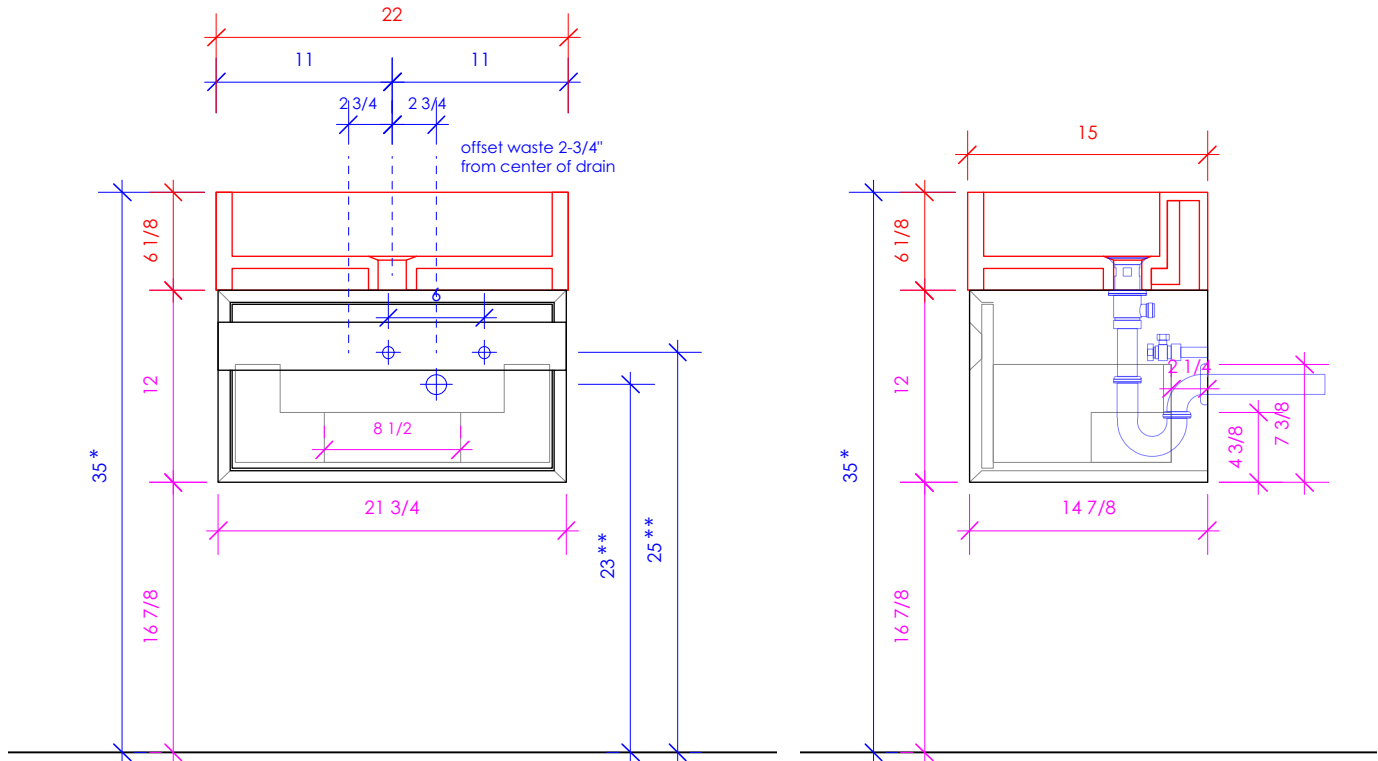

LACAVA

LUCE

LUC-W-22

* Recommended installation height
** Recommended plumbing location

FEATURES:

- WALL MOUNT VANITY
- ONE DRAWER WITH SOFT-CLOSE GLIDES
- DRAWER BOX STAINED TO REFLECT EXTERIOR FINISH
- MITER DETAILING ON EDGES AND DRAWER PULL
- USED WITH 5106 SINK (SOLD SEPARATELY)
- MOUNTING: FULL WOOD BACKING
(SEE FURNITURE MANUAL)
- PROUDLY HANDMADE IN THE USA
- MANUFACTURED WITH LOW VOC FINISHES AND WOOD FROM RENEWABLE FORESTS

1/2" THICKNESS

LACAVA reserves the right to revise any dimension or information on this sheet without notice. Dimensions are nominal and may vary within an industry accepted tolerance of 1/4". Cabinets with 'vanity top' sinks are made to the matching sink and dimensions may vary. LACAVA is not responsible for any cutouts, countertops, or furniture made without the actual product or template. Differences in color, grain, appearance, and texture are inherent in all natural woodwork and should be expected. Variances in these qualities are not deemed manufacturing defects and will not be accepted as valid reasons for return or exchanges. Plumbing specifications are only a guideline and may need alteration based on application.