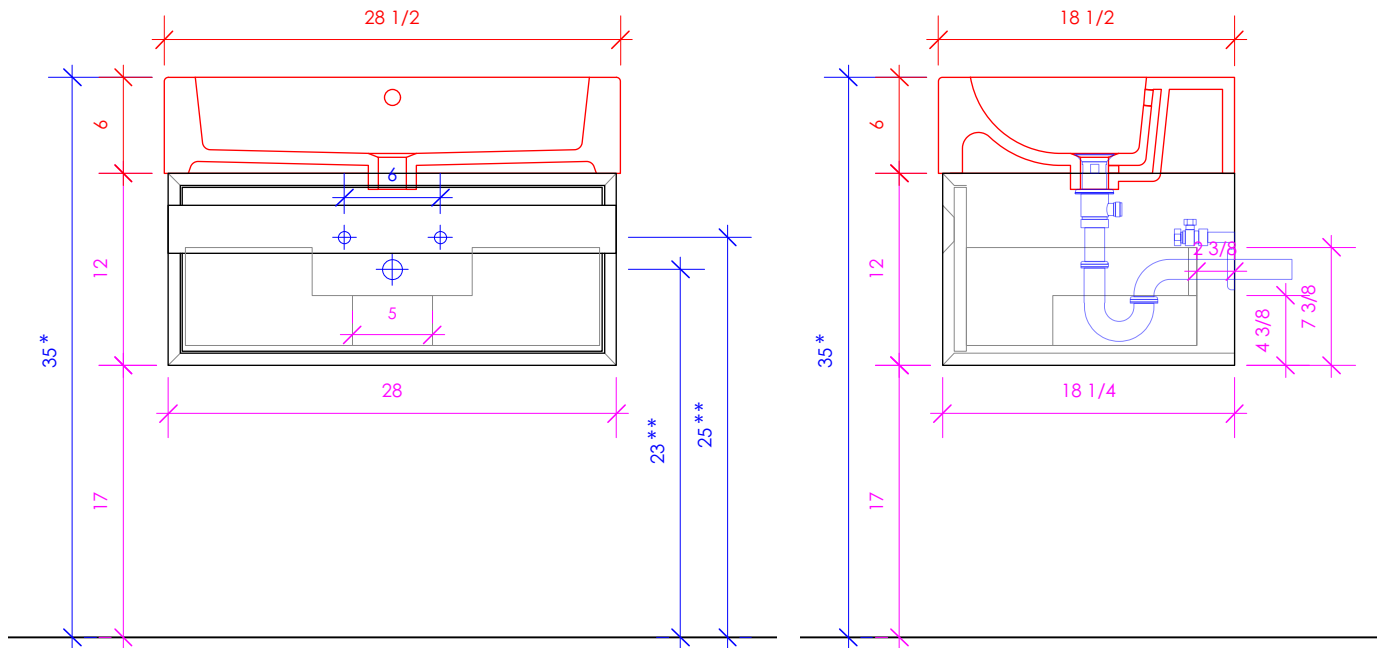

LACAVA

LUCE

LUC-W-29

* Recommended installation height
** Recommended plumbing location

FEATURES:

- WALL MOUNT VANITY
- ONE DRAWER WITH SOFT-CLOSE GLIDES
- DRAWER BOX STAINED TO REFLECT EXTERIOR FINISH
- MITER DETAILING ON EDGES AND DRAWER PULL
- USED WITH 5468 SINK (SOLD SEPARATELY)
- MOUNTING: FULL WOOD BACKING
(SEE FURNITURE MANUAL)
- PROUDLY HANDMADE IN THE USA
- MANUFACTURED WITH LOW VOC FINISHES
AND WOOD FROM RENEWABLE FORESTS

1/2" THICKNESS

LACAVA reserves the right to revise any dimension or information on this sheet without notice. Dimensions are nominal and may vary within an industry accepted tolerance of 1/4". Cabinets with 'vanity top' sinks are made to the matching sink and dimensions may vary. LACAVA is not responsible for any cutouts, countertops, or furniture made without the actual product or template. Differences in color, grain, appearance, and texture are inherent in all natural woodwork and should be expected. Variances in these qualities are not deemed manufacturing defects and will not be accepted as valid reasons for return or exchanges. Plumbing specifications are only a guideline and may need alteration based on application.