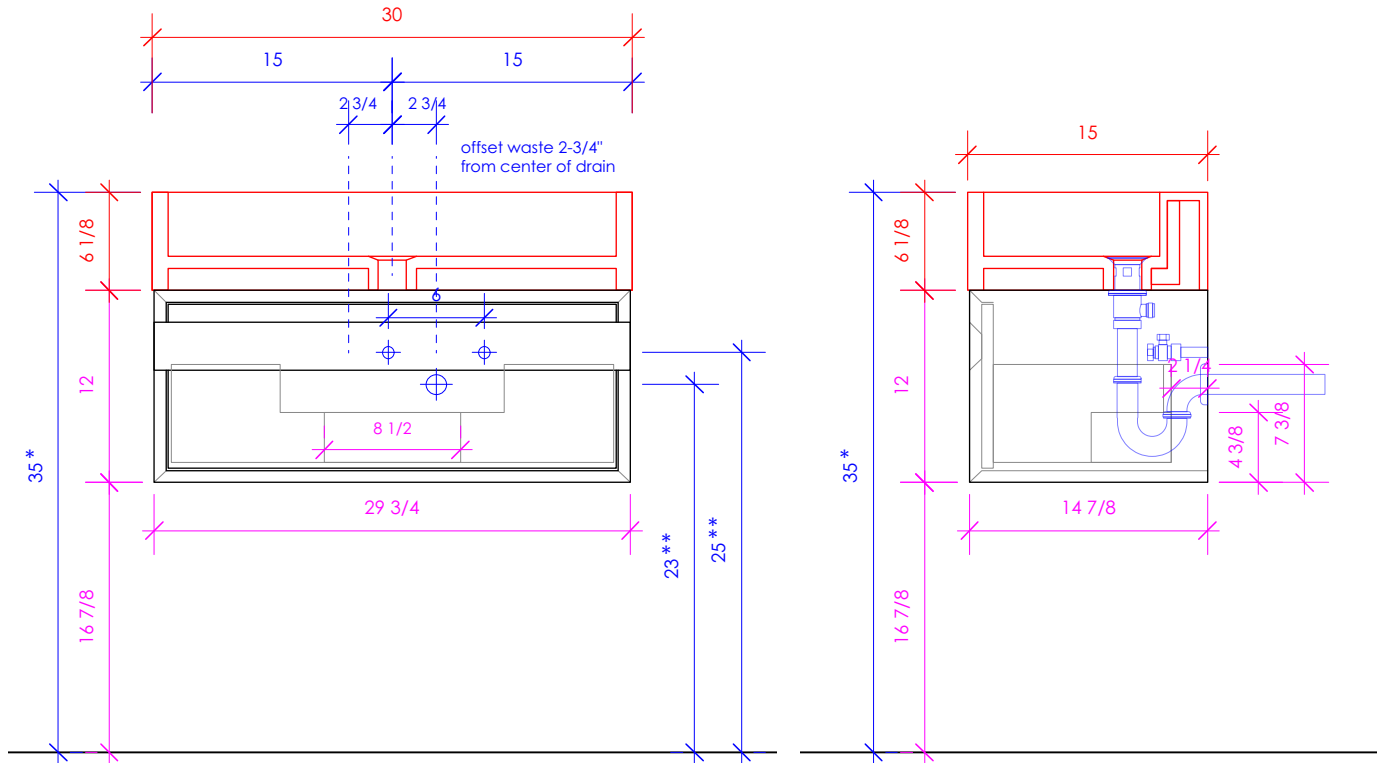

LACAVA

LUCE

LUC-W-30

* Recommended installation height
** Recommended plumbing location

FEATURES:

- WALL MOUNT VANITY
- ONE DRAWER WITH SOFT-CLOSE GLIDES
- DRAWER BOX STAINED TO REFLECT EXTERIOR FINISH
- MITER DETAILING ON EDGES AND DRAWER PULL
- USED WITH 5105 SINK (SOLD SEPARATELY)
- MOUNTING: FULL WOOD BACKING
(SEE FURNITURE MANUAL)
- PROUDLY HANDMADE IN THE USA
- MANUFACTURED WITH LOW VOC FINISHES
AND WOOD FROM RENEWABLE FORESTS

1/2" THICKNESS

LACAVA reserves the right to revise any dimension or information on this sheet without notice. Dimensions are nominal and may vary within an industry accepted tolerance of 1/4". Cabinets with 'vanity top' sinks are made to the matching sink and dimensions may vary. LACAVA is not responsible for any cutouts, countertops, or furniture made without the actual product or template. Differences in color, grain, appearance, and texture are inherent in all natural woodwork and should be expected. Variances in these qualities are not deemed manufacturing defects and will not be accepted as valid reasons for return or exchanges. Plumbing specifications are only a guideline and may need alteration based on application.