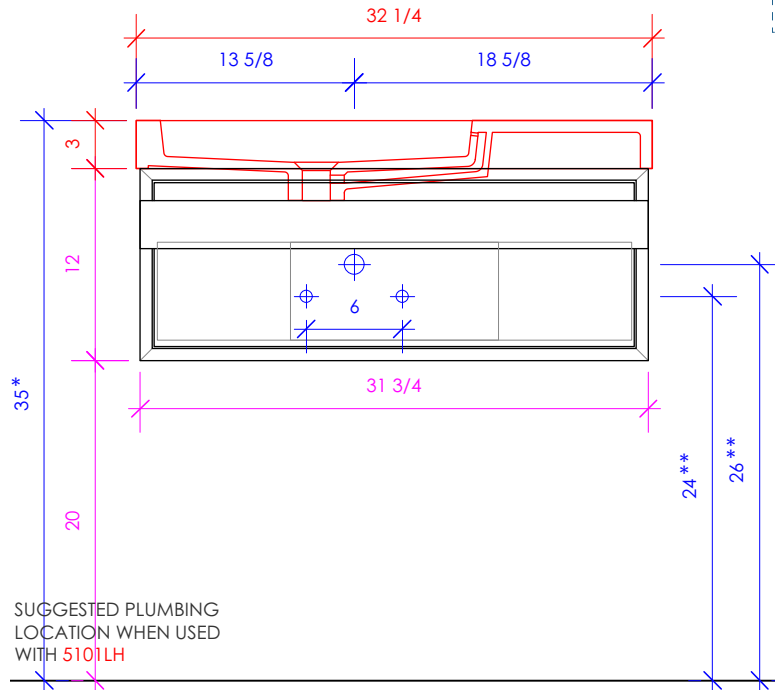

## LUCE

LUC-W-32

SUGGESTED PLUMBING LOCATION WHEN USED WITH 5101RH

SUGGESTED PLUMBING LOCATION WHEN USED WITH 5101LH

\* Recommended installation height  
\*\* Recommended plumbing location