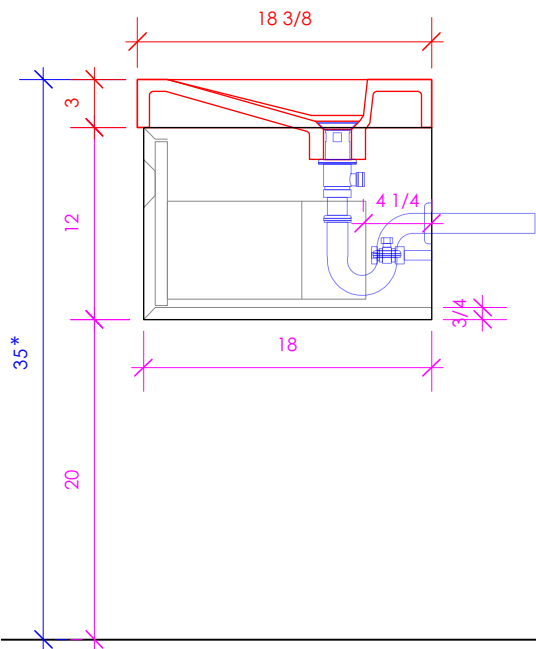

## LUCE

LUC-W-32

SUGGESTED PLUMBING LOCATION WHEN USED WITH 5101RH

SUGGESTED PLUMBING LOCATION WHEN USED WITH 5101LH

\* Recommended installation height  
\*\* Recommended plumbing location