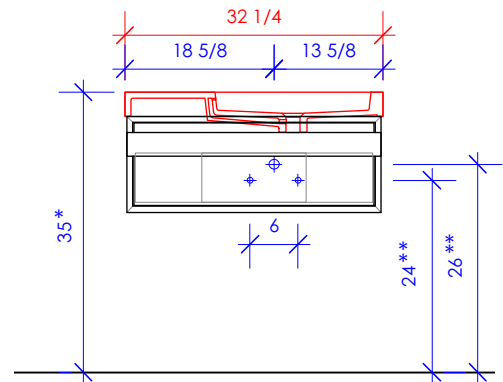

## LUCE

LUC-W-32

SUGGESTED PLUMBING LOCATION WHEN USED WITH 5101RH

SUGGESTED PLUMBING LOCATION WHEN USED WITH 5101LH

\* Recommended installation height  
\*\* Recommended plumbing location