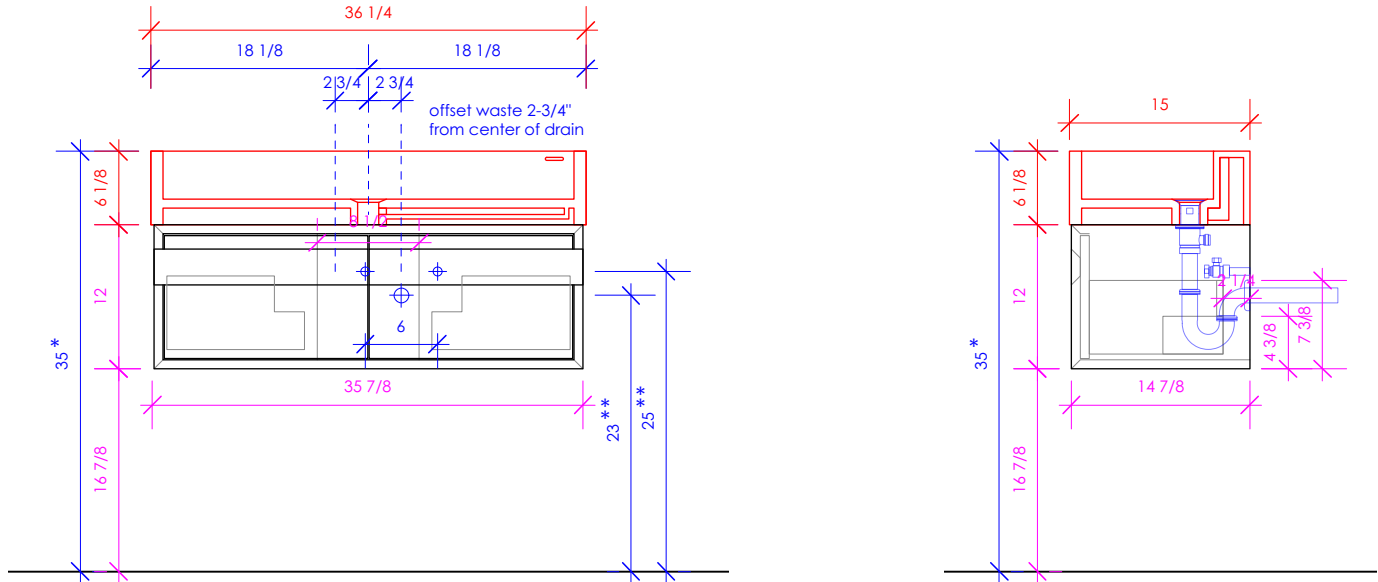

LACAVA

LUCE

LUC-W-36

* Recommended installation height
** Recommended plumbing location

FEATURES:

- WALL MOUNT VANITY
- TWO DRAWERS WITH SOFT-CLOSE GLIDES
- DRAWER BOXES STAINED TO REFLECT EXTERIOR FINISH
- MITER DETAILING ON EDGES AND DRAWER PULL
- USED WITH 5103 SINK (SOLD SEPARATELY)
- MOUNTING: FULL WOOD BACKING
(SEE FURNITURE MANUAL)
- PROUDLY HANDMADE IN THE USA
- MANUFACTURED WITH LOW VOC FINISHES
AND WOOD FROM RENEWABLE FORESTS

1/2" THICKNESS

LACAVA reserves the right to revise any dimension or information on this sheet without notice. Dimensions are nominal and may vary within an industry accepted tolerance of 1/4". Cabinets with 'vanity top' sinks are made to the matching sink and dimensions may vary. LACAVA is not responsible for any cutouts, countertops, or furniture made without the actual product or template. Differences in color, grain, appearance, and texture are inherent in all natural woodwork and should be expected. Variances in these qualities are not deemed manufacturing defects and will not be accepted as valid reasons for return or exchanges. Plumbing specifications are only a guideline and may need alteration based on application.