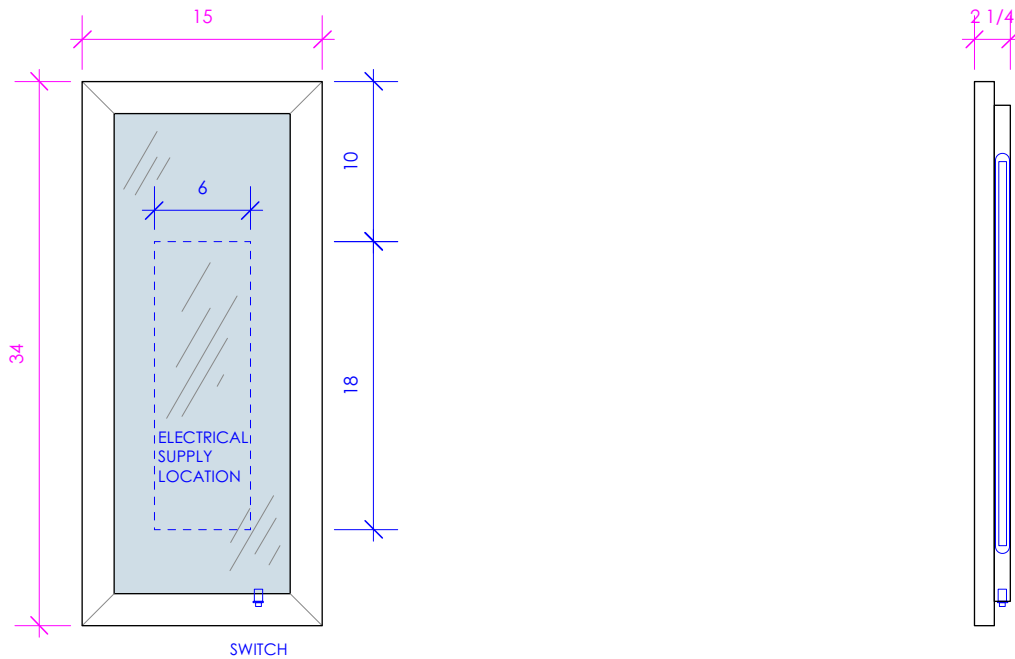

LACAVA

MIRROR

M04-15

FEATURES:

- WALL HUNG MIRROR
- FRAMED MIRROR
- LED LIGHTING ON SIDES WITH SWITCH
- LEDS CAN BE USED WITH RECESSED PLUG-IN OUTLET
- MOUNTING: FRENCH CLEAT (INCLUDED)
(SEE FURNITURE MANUAL)
- PROUDLY HANDMADE IN THE USA
- MANUFACTURED WITH LOW VOC FINISHES
AND WOOD FROM RENEWABLE FORESTS

1/2" THICKNESS

LACAVA reserves the right to revise any dimension or information on this sheet without notice. Dimensions are nominal and may vary within an industry accepted tolerance of 1/4". Cabinets with 'vanity top' sinks are made to the matching sink and dimensions may vary. LACAVA is not responsible for any cutouts, countertops, or furniture made without the actual product or template. Differences in color, grain, appearance, and texture are inherent in all natural woodwork and should be expected. Variances in these qualities are not deemed manufacturing defects and will not be accepted as valid reasons for return or exchanges. Plumbing specifications are only a guideline and may need alteration based on application.