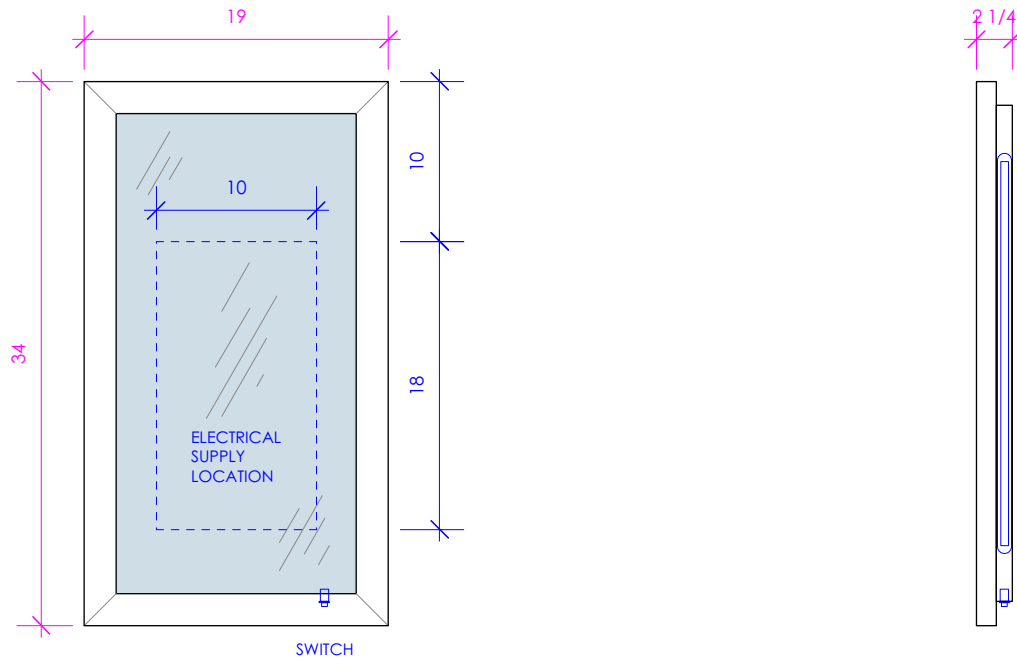

LACAVA

MIRROR

M04-19

FEATURES:

- WALL HUNG MIRROR
- FRAMED MIRROR
- LED LIGHTING ON SIDES WITH SWITCH
- LEDS CAN BE USED WITH RECESSED PLUG-IN OUTLET
- MOUNTING: FRENCH CLEAT (INCLUDED)
(SEE FURNITURE MANUAL)
- PROUDLY HANDMADE IN THE USA
- MANUFACTURED WITH LOW VOC FINISHES
AND WOOD FROM RENEWABLE FORESTS

1/2" THICKNESS

LACAVA reserves the right to revise any dimension or information on this sheet without notice. Dimensions are nominal and may vary within an industry accepted tolerance of 1/4". Cabinets with 'vanity top' sinks are made to the matching sink and dimensions may vary. LACAVA is not responsible for any cutouts, countertops, or furniture made without the actual product or template. Differences in color, grain, appearance, and texture are inherent in all natural woodwork and should be expected. Variances in these qualities are not deemed manufacturing defects and will not be accepted as valid reasons for return or exchanges. Plumbing specifications are only a guideline and may need alteration based on application.