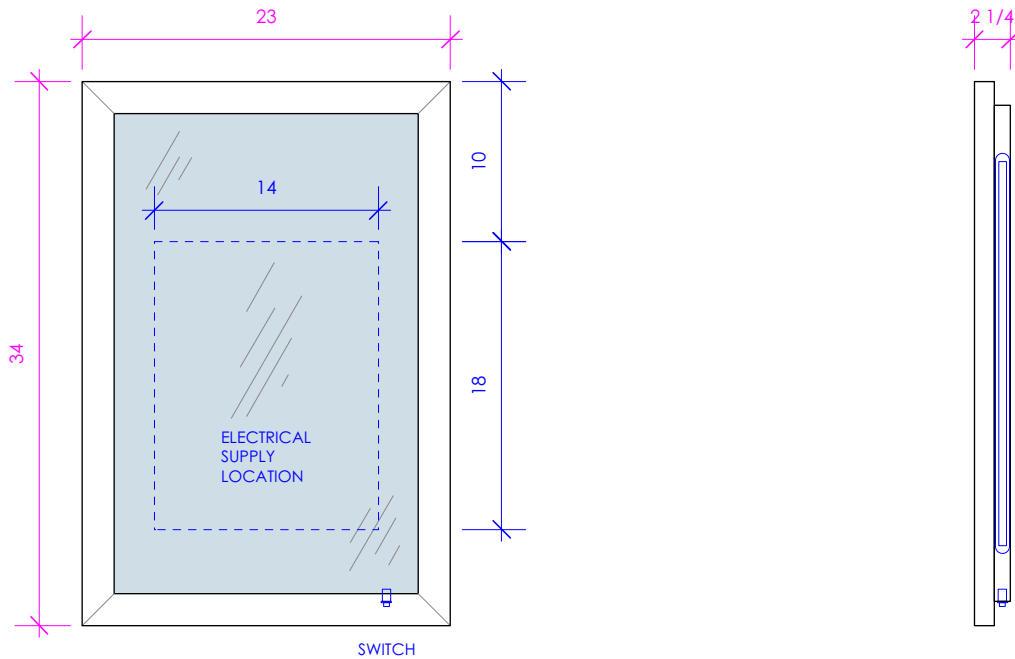

LACAVA

MIRROR

M04-23

FEATURES:

- WALL HUNG MIRROR
- FRAMED MIRROR
- LED LIGHTING ON SIDES WITH SWITCH
- LEDS CAN BE USED WITH RECESSED PLUG-IN OUTLET
- MOUNTING: FRENCH CLEAT (INCLUDED)
(SEE FURNITURE MANUAL)
- PROUDLY HANDMADE IN THE USA
- MANUFACTURED WITH LOW VOC FINISHES
AND WOOD FROM RENEWABLE FORESTS

1/2" THICKNESS

LACAVA reserves the right to revise any dimension or information on this sheet without notice. Dimensions are nominal and may vary within an industry accepted tolerance of 1/4". Cabinets with 'vanity top' sinks are made to the matching sink and dimensions may vary. LACAVA is not responsible for any cutouts, countertops, or furniture made without the actual product or template. Differences in color, grain, appearance, and texture are inherent in all natural woodwork and should be expected. Variances in these qualities are not deemed manufacturing defects and will not be accepted as valid reasons for return or exchanges. Plumbing specifications are only a guideline and may need alteration based on application.