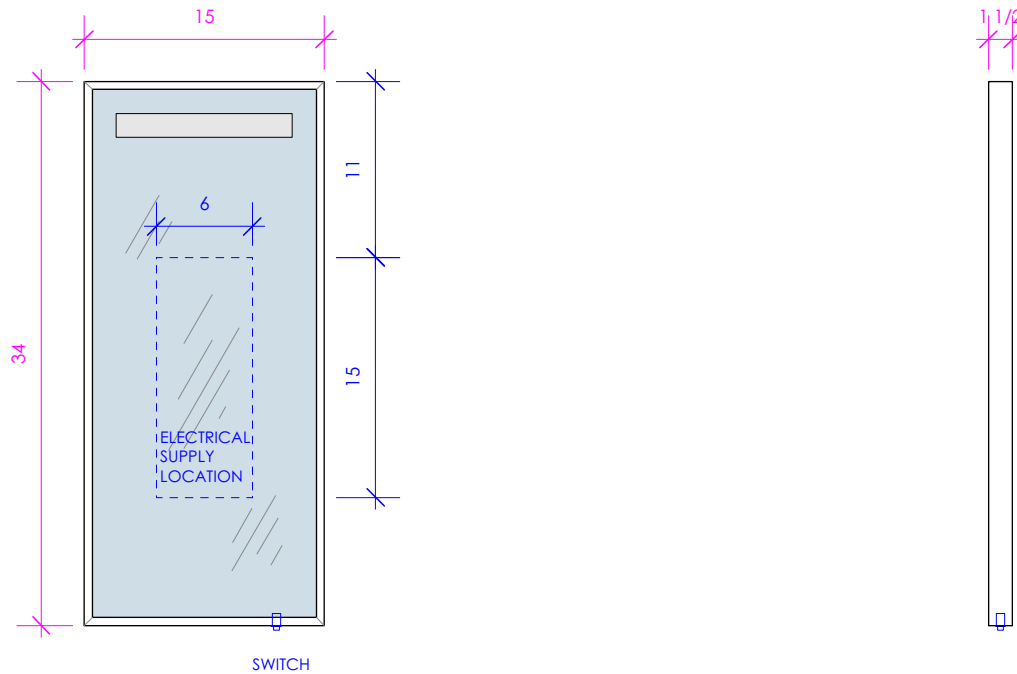

LACAVA

MIRROR

M08-15

FEATURES:

- WALL HUNG MIRROR
- LED ACCENT LIGHTING STRIP WITH SWITCH
- ACCENT STRIP DOES NOT SUBSTITUTE FOR TASK LIGHTING
- LEDS CAN BE USED WITH RECESSED PLUG-IN OUTLET
- MOUNTING: FRENCH CLEAT (INCLUDED)
(SEE FURNITURE MANUAL)
- PROUDLY HANDMADE IN THE USA
- MANUFACTURED WITH LOW VOC FINISHES AND WOOD FROM RENEWABLE FORESTS

1/2" THICKNESS

LACAVA reserves the right to revise any dimension or information on this sheet without notice. Dimensions are nominal and may vary within an industry accepted tolerance of 1/4". Cabinets with 'vanity top' sinks are made to the matching sink and dimensions may vary. LACAVA is not responsible for any cutouts, countertops, or furniture made without the actual product or template. Differences in color, grain, appearance, and texture are inherent in all natural woodwork and should be expected. Variances in these qualities are not deemed manufacturing defects and will not be accepted as valid reasons for return or exchanges. Plumbing specifications are only a guideline and may need alteration based on application.