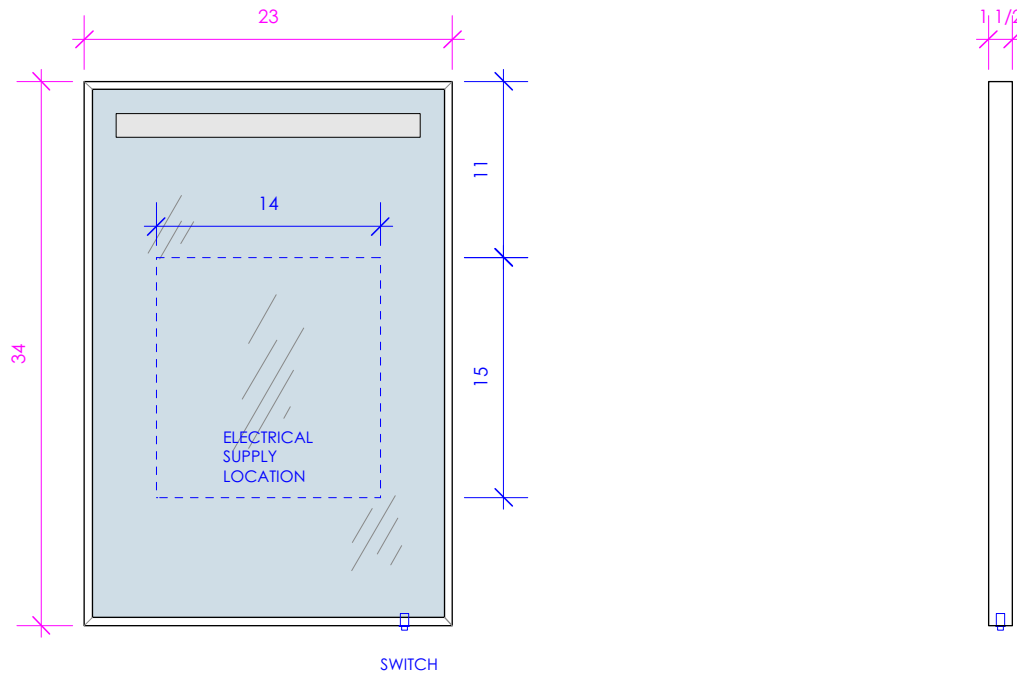

LACAVA

MIRROR

M08-23

FEATURES:

- WALL HUNG MIRROR
- LED ACCENT LIGHTING STRIP WITH SWITCH
- ACCENT STRIP DOES NOT SUBSTITUTE FOR TASK LIGHTING
- LEDS CAN BE USED WITH RECESSED PLUG-IN OUTLET
- MOUNTING: FRENCH CLEAT (INCLUDED)
(SEE FURNITURE MANUAL)
- PROUDLY HANDMADE IN THE USA
- MANUFACTURED WITH LOW VOC FINISHES AND WOOD FROM RENEWABLE FORESTS

1/2" THICKNESS

LACAVA reserves the right to revise any dimension or information on this sheet without notice. Dimensions are nominal and may vary within an industry accepted tolerance of 1/4". Cabinets with 'vanity top' sinks are made to the matching sink and dimensions may vary. LACAVA is not responsible for any cutouts, countertops, or furniture made without the actual product or template. Differences in color, grain, appearance, and texture are inherent in all natural woodwork and should be expected. Variances in these qualities are not deemed manufacturing defects and will not be accepted as valid reasons for return or exchanges. Plumbing specifications are only a guideline and may need alteration based on application.