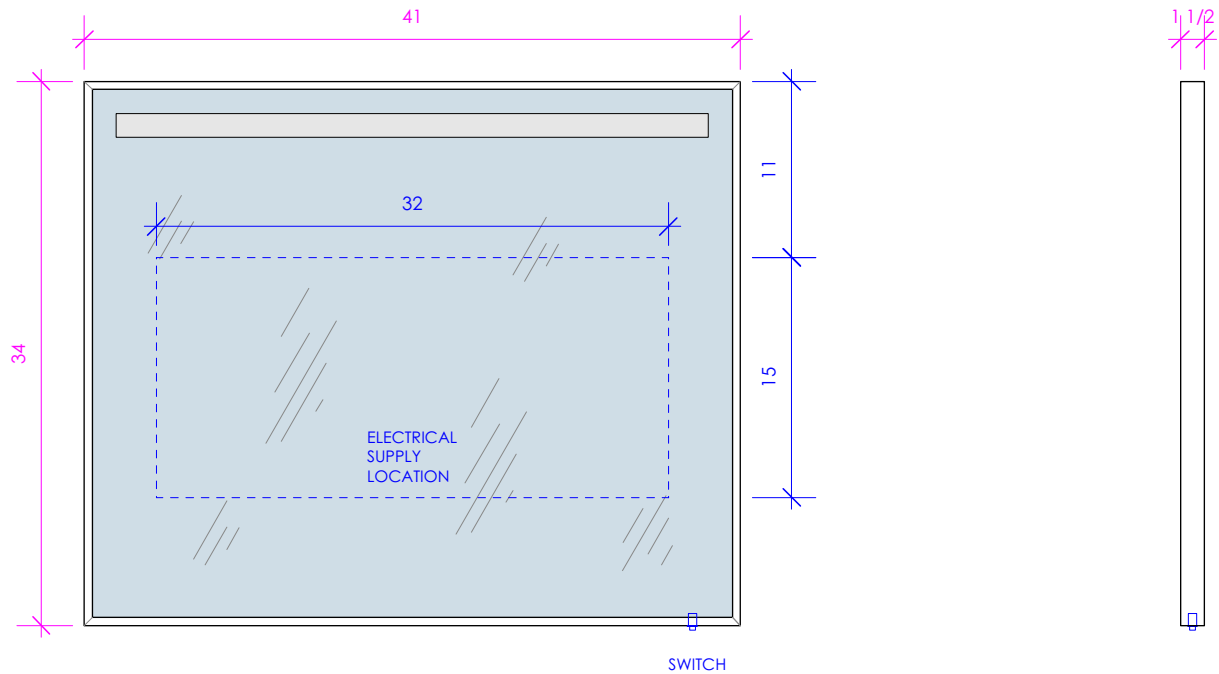

LACAVA

MIRROR

M08-41

FEATURES:

- WALL HUNG MIRROR
- LED ACCENT LIGHTING STRIP WITH SWITCH
- ACCENT STRIP DOES NOT SUBSTITUTE FOR TASK LIGHTING
- LEDS CAN BE USED WITH RECESSED PLUG-IN OUTLET
- MOUNTING: FRENCH CLEAT (INCLUDED)
(SEE FURNITURE MANUAL)
- PROUDLY HANDMADE IN THE USA
- MANUFACTURED WITH LOW VOC FINISHES AND WOOD FROM RENEWABLE FORESTS

3/4" THICKNESS

3/4" THICKNESS

1/2" THICKNESS

LACAVA reserves the right to revise any dimension or information on this sheet without notice. Dimensions are nominal and may vary within an industry accepted tolerance of 1/4". Cabinets with 'vanity top' sinks are made to the matching sink and dimensions may vary. LACAVA is not responsible for any cutouts, countertops, or furniture made without the actual product or template. Differences in color, grain, appearance, and texture are inherent in all natural woodwork and should be expected. Variances in these qualities are not deemed manufacturing defects and will not be accepted as valid reasons for return or exchanges. Plumbing specifications are only a guideline and may need alteration based on application.