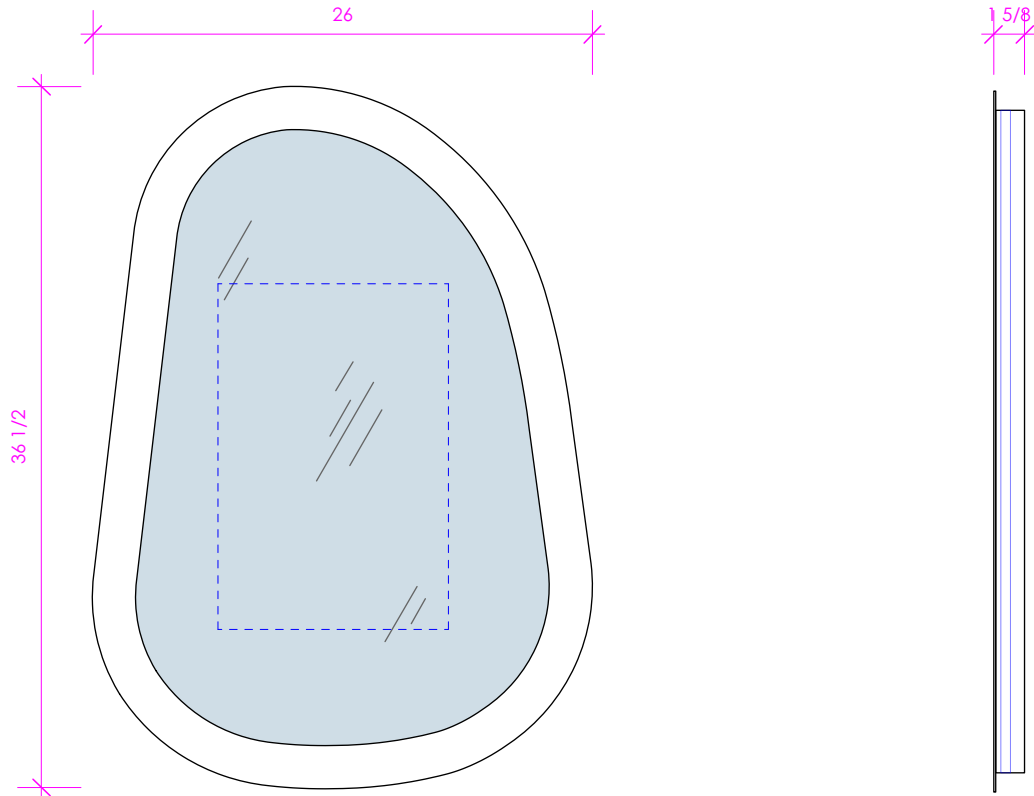

LACAVA

MIRROR

M10-AR

FEATURES:

- WALL HUNG MIRROR
- METAL FRAME SURROUND
- ADD ON ACC4 LED LIGHTING AVAILABLE (RECESSED OUTLET REQUIRED)
- CAN BE MOUNTED IN MULTIPLE ORIENTATIONS
- MOUNTING: FRENCH CLEAT (INCLUDED) (SEE FURNITURE MANUAL)
- PROUDLY HANDMADE IN THE USA
- MANUFACTURED WITH LOW VOC FINISHES AND WOOD FROM RENEWABLE FORESTS

FINISHES:

WOOD:			
STANDARD:	PREMIUM:	LUXURY:	
02 - NATURAL CHERRY	22 - GRAY ZEBRA	37 - WEATHERED OAK	46 - DRIFTWOOD
07 - NATURAL WALNUT	31 - WHITE OAK	52 - SILVER OAK	*NEWTERRA ONLY*
24 - CLASSIC WALNUT	27 - RUSTIC	50 - HORIZON BLUE	
20 - ASH GRAY	47 - SMOKY WALNUT		
06 - WENGE			
33 - AFRICAN MAHOAGANY	08 - MATTE WHITE	85 - GLOSS WHITE	08T1 - WHITE W/ TEXTURE
	35 - MATTE ARDESIA	88 - GLOSS ARDESIA	35T1 - ARDESIA W/ TEXTURE
	54 - MATTE TAUPE	84 - GLOSS TAUPE	54T1 - TAUPE W/ TEXTURE
	16 - MATTE BLACK	86 - GLOSS BLACK	16T1 - BLACK W/ TEXTURE
COUNTERTOP:			
STONE:	QUARTZ:	SOLID SURFACE:	CONCRETE:
WH - BIANCO	PR - PURO	M - SATIN WHITE	SND - SAND
LN - LINAC	AH - ASH	G - POLISHED WHITE	SLT - SLATE
SL - ATHENS		R - MARMO	TER - TERRACOTTA
		V - LAVA	CHL - CHARCOAL
		D - OBSIDIAN	
METALS:			
METAL:			
21 - BRUSHED STAINLESS STEEL			
10 - POLISHED STAINLESS STEEL			
44 - MATTE BLACK			
MW - MATTE WHITE			
BPW - BRASS POWDER COAT			

LACAVA reserves the right to revise any dimension or information on this sheet without notice. Dimensions are nominal and may vary within an industry accepted tolerance of 1/4". Cabinets with 'vanity top' sinks are made to the matching sink and dimensions may vary. LACAVA is not responsible for any cutouts, countertops, or furniture made without the actual product or template. Differences in color, grain, appearance, and texture are inherent in all natural woodwork and should be expected. Variances in these qualities are not deemed manufacturing defects and will not be accepted as valid reasons for return or exchanges. Plumbing specifications are only a guideline and may need alteration based on application.