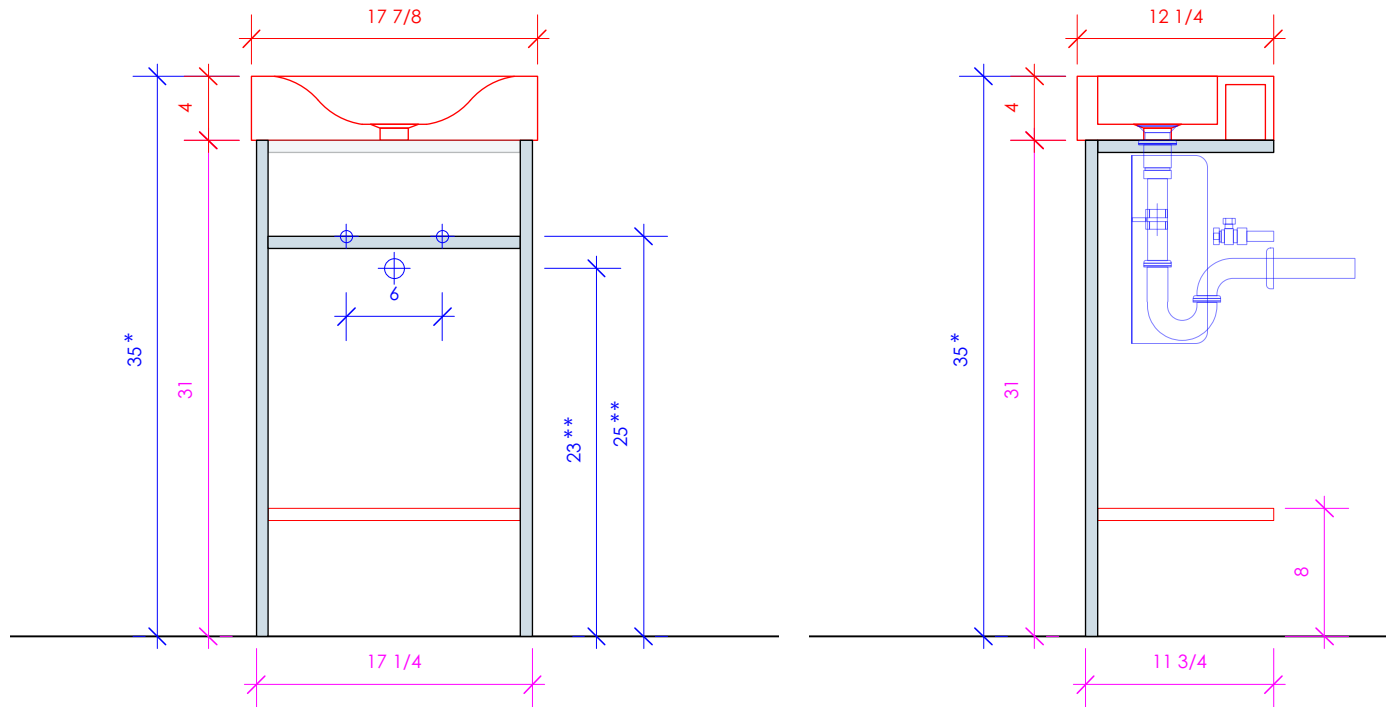

LACAVA

MARIETTA

MAR-FR-18

* Recommended installation height
** Recommended plumbing location

FEATURES:

- FLOOR STANDING CONSOLE VANITY
- WELDED METAL CONSOLE
- ADD ON SHELF **CSS** AVAILABLE (SOLD SEPARATELY)
- USED WITH **5462** SINK (SOLD SEPARATELY)
- MOUNTING: PREDRILLED HOLES IN METAL SPANS
(SEE FURNITURE MANUAL)
- PROUDLY HANDMADE IN THE USA

1/2" THICKNESS

LACAVA reserves the right to revise any dimension or information on this sheet without notice. Dimensions are nominal and may vary within an industry accepted tolerance of 1/4". Cabinets with 'vanity top' sinks are made to the matching sink and dimensions may vary. LACAVA is not responsible for any cutouts, countertops, or furniture made without the actual product or template. Differences in color, grain, appearance, and texture are inherent in all natural woodwork and should be expected. Variances in these qualities are not deemed manufacturing defects and will not be accepted as valid reasons for return or exchanges. Plumbing specifications are only a guideline and may need alteration based on application.