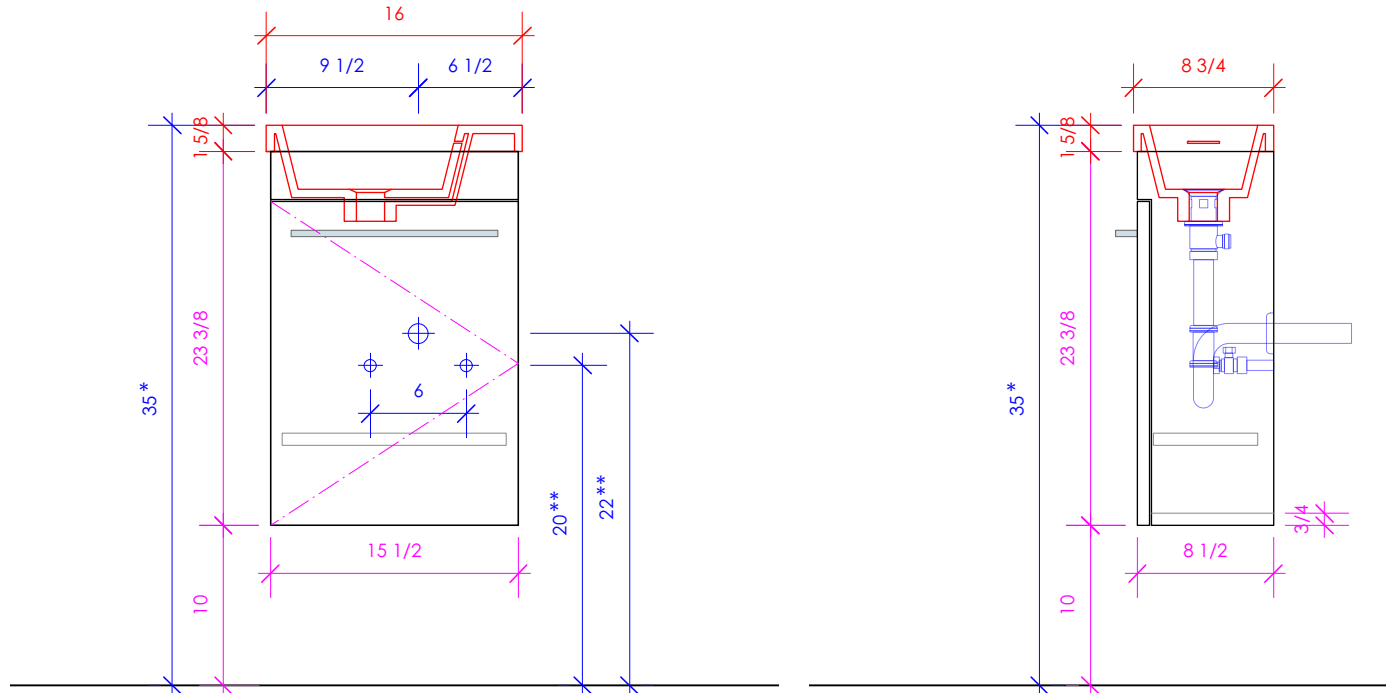

LACAVA

MARIETTA

MAR-W-16

* Recommended installation height
** Recommended plumbing location

FEATURES:

- WALL MOUNT VANITY
- ONE RIGHT HINGED DOOR WITH SOFT-CLOSE HINGES (LEFT HINGED AVAILABLE UPON REQUEST)
- ONE ADJUSTABLE SHELF
- DECORATIVE HARDWARE **K903** SOLD SEPARATELY
- USED WITH **5107** SINK (SOLD SEPARATELY)
- MOUNTING: FRENCH CLEAT (INCLUDED)
(SEE FURNITURE MANUAL)
- PROUDLY HANDMADE IN THE USA
- MANUFACTURED WITH LOW VOC FINISHES AND WOOD FROM RENEWABLE FORESTS

1/2" THICKNESS

LACAVA reserves the right to revise any dimension or information on this sheet without notice. Dimensions are nominal and may vary within an industry accepted tolerance of 1/4". Cabinets with 'vanity top' sinks are made to the matching sink and dimensions may vary. LACAVA is not responsible for any cutouts, countertops, or furniture made without the actual product or template. Differences in color, grain, appearance, and texture are inherent in all natural woodwork and should be expected. Variances in these qualities are not deemed manufacturing defects and will not be accepted as valid reasons for return or exchanges. Plumbing specifications are only a guideline and may need alteration based on application.