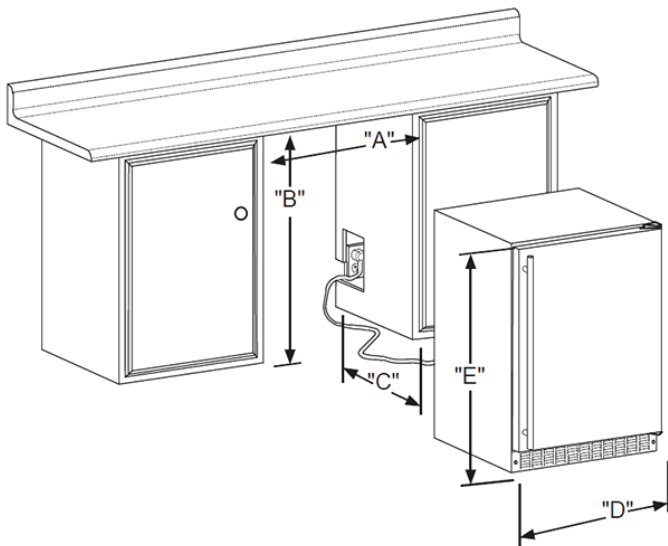

MARE224

Storage Adaptability

- 4.6 cu. ft. capacity stores (118) 12-oz cans
- (1) full-width and (1) half-width cantilevered, fully adjustable white steel-framed glass shelves and (1) fixed white steel framed glass shelf
- Tall item storage: half-width interior shelf allows for high-clearance vertical storage
- MaxStore smooth-glide clear bin organizes loose, bulky items; capable of storing 15 lbs of produce, 4 wine bottles or 22 cans

Warranty

- 1-year parts and labor warranty and 5-year sealed system parts warranty

The Marvel Low Profile All Refrigerator features a fully adjustable cantilevered shelving system that accommodates even tall items, a MaxStore bin for loose items and bonus door storage.

DOOR STYLE	HINGE	MODEL NUMBER
Solid Stainless Steel	Right	MARE224-SS41A
Solid Stainless Steel	Left	MARE224-SS51A
Solid Panel Ready	Right	MARE224-IS41A
Solid Panel Ready	Left	MARE224-IS51A

H: 31 1/8" W: 23 7/8" D: 21 1/2" (with handle)

Rough In Dimensions*

"A"	"B"	"C"
24"	31-1/4" to 32-1/4"	24"
(61 CM)	(79.4 CM to 81.9 CM)	(61 CM)

Cabinet Dimensions*

"D"	"E"	"F"	"G"	"H"	"J"
23-7/8"	31-1/8" TO 32-1/8"	23-5/8"*	26-1/8"*	47-3/4"*	26-1/2"*
(60.7 CM)	(79.1 CM TO 81.6 CM)	(60 CM)	(66.3 CM)	(146.6 CM)	(67.3 CM)