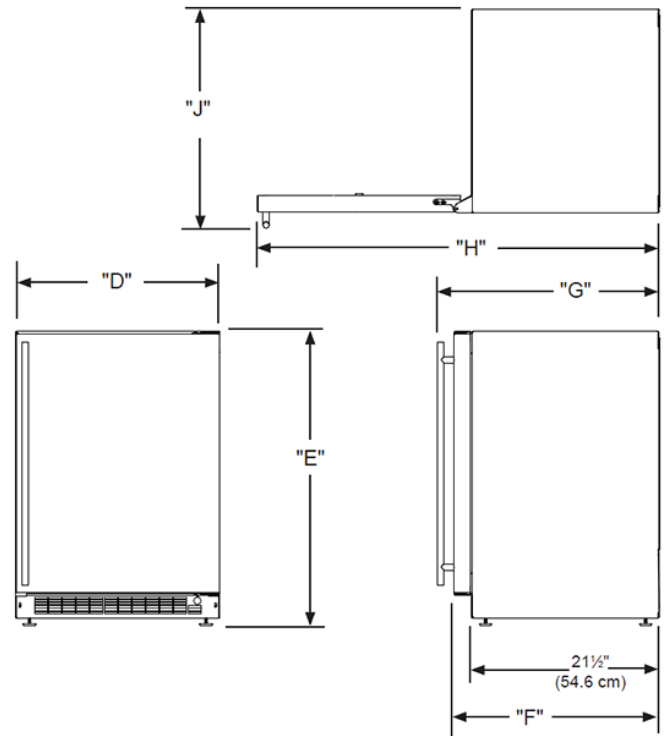

MARE224

Storage Adaptability

- 4.6 cu. ft. capacity stores (118) 12-oz cans
- (1) full-width and (1) half-width cantilevered, fully adjustable white steel-framed glass shelves and (1) fixed white steel framed glass shelf
- Tall item storage: half-width interior shelf allows for high-clearance vertical storage
- MaxStore smooth-glide clear bin organizes loose, bulky items; capable of storing 15 lbs of produce, 4 wine bottles or 22 cans

DOOR STYLE	HINGE	MODEL NUMBER
Solid Stainless Steel	Right	MARE224-SS41A
Solid Stainless Steel	Left	MARE224-SS51A
Solid Panel Ready	Right	MARE224-IS41A
Solid Panel Ready	Left	MARE224-IS51A

H: 31 1/8" W: 23 7/8" D: 21 1/2" (with handle)

Rough In Dimensions*

"A"	"B"	"C"
24"	31-1/4" to 32-1/4"	24"
(61 CM)	(79.4 CM to 81.9 CM)	(61 CM)

Cabinet Dimensions*

"D"	"E"	"F"	"G"	"H"	"J"
23-7/8"	31-1/8" TO 32-1/8"	23-5/8"*	26-1/8"*	47-3/4"*	26-1/2"*
(60.7 CM)	(79.1 CM TO 81.6 CM)	(60 CM)	(66.3 CM)	(146.6 CM)	(67.3 CM)

*Stainless steel model dimensions only. For panel-ready models, see the owner's guide online at marvelrefrigeration.com.

Capacity	4.6 CU. FT.
Control Type	Electronic
Sabbath Mode	Yes
Temperature Range	34° F to 60° F
Handle Style	Slim (handle not included on panel-ready models)
Hinge Type	Reversible
Interior Lighting	White LED
Shelving System	Cantilevered
Toe Grille Finish	Black