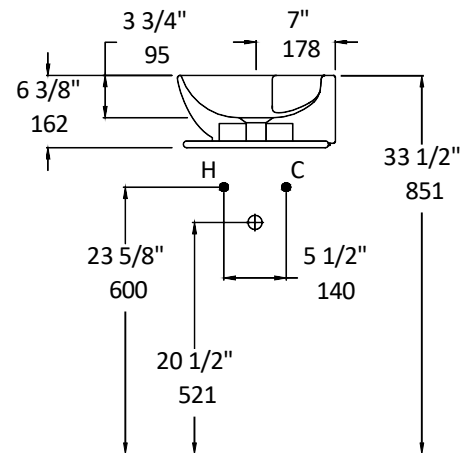

Specifications:

Installation:	Wall-mount
Interior Dimensions:	14" w x 14" d x 6 3/8" h
Exterior Dimensions:	Porcelain
Material:	MI013 - 18 lbs
Weight:	MI055 - 1 lb
Overflow:	Yes
Finishes:	001 - White
Faucet Holes:	01 - one hole
Faucet Hole Size:	Ø 1 3/8"
Drain Hole Size:	Ø 1 3/4"

Codes + Standards:

- Meets and exceeds applicable national codes and standards

Recommended Items:

- Furniture
 - MI055 - Towel bar
- European drain with overflow
 - 7100-12

LACAVA reserves the right to revise any dimension or information on this sheet without notice. Dimensions are nominal and may vary within an industry accepted tolerance of 1/4". Drawings provided herein are meant to give the user an idea of the product and are not made to scale.