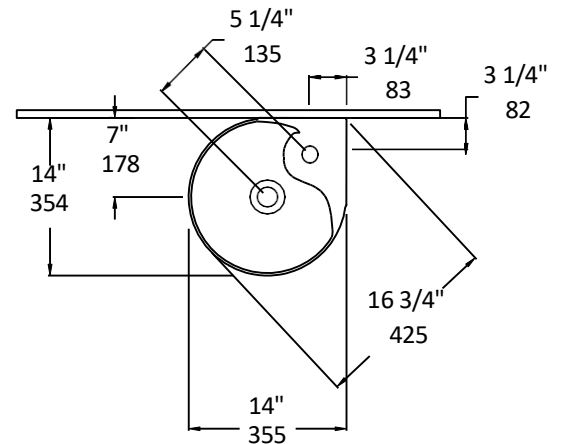

Specifications:

Installation:	Wall-mount
Interior Dimensions:	14" w x 14" d x 6 3/8" h
Exterior Dimensions:	Porcelain
Material:	MI013 - 18 lbs
Weight:	MI055 - 1 lb
Overflow:	Yes
Finishes:	001 - White
Faucet Holes:	01 - one hole
Faucet Hole Size:	Ø 1 3/8"
Drain Hole Size:	Ø 1 3/4"

Codes + Standards:

- Meets and exceeds applicable national codes and standards

Recommended Items:

- Furniture
 - MI055 - Towel bar
- European drain with overflow
 - 7100-12

LACAVA reserves the right to revise any dimension or information on this sheet without notice. Dimensions are nominal and may vary within an industry accepted tolerance of 1/4". Drawings provided herein are meant to give the user an idea of the product and are not made to scale.