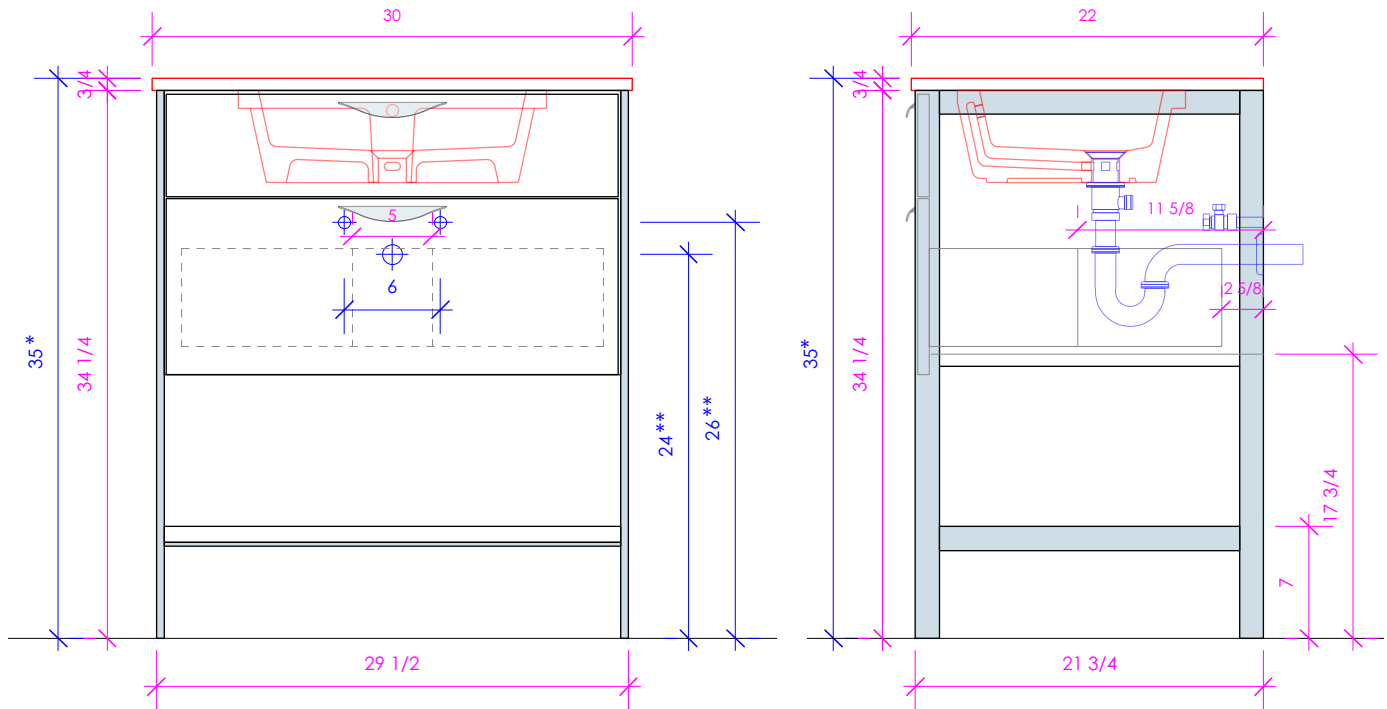

LACAVA

NAVI

NAV-UN-30

* Recommended installation height
** Recommended plumbing location

FEATURES:

- FLOOR STANDING VANITY
- ONE DRAWER WITH SOFT-CLOSE GLIDES
- DRAWER BOXES STAINED TO REFLECT EXTERIOR FINISH
- DECORATIVE HARDWARE **K550** INCLUDED BUT NOT INSTALLED - CAN BE INSTALLED UPON REQUEST
- USED WITH **NAV-UN-30F** FRAME, **NAV-UN-30T** COUNTERTOP AND **5452UN** SINK (SOLD SEPARATELY)
- MOUNTING: FULL WOOD BACKING (SEE FURNITURE MANUAL)
- PROUDLY HANDMADE IN THE USA
- MANUFACTURED WITH LOW VOC FINISHES AND WOOD FROM RENEWABLE FORESTS

LACAVA reserves the right to revise any dimension or information on this sheet without notice. Dimensions are nominal and may vary within an industry accepted tolerance of 1/4". Cabinets with 'vanity top' sinks are made to the matching sink and dimensions may vary. LACAVA is not responsible for any cutouts, countertops, or furniture made without the actual product or template. Differences in color, grain, appearance, and texture are inherent in all natural woodwork and should be expected. Variances in these qualities are not deemed manufacturing defects and will not be accepted as valid reasons for return or exchanges. Plumbing specifications are only a guideline and may need alteration based on application.