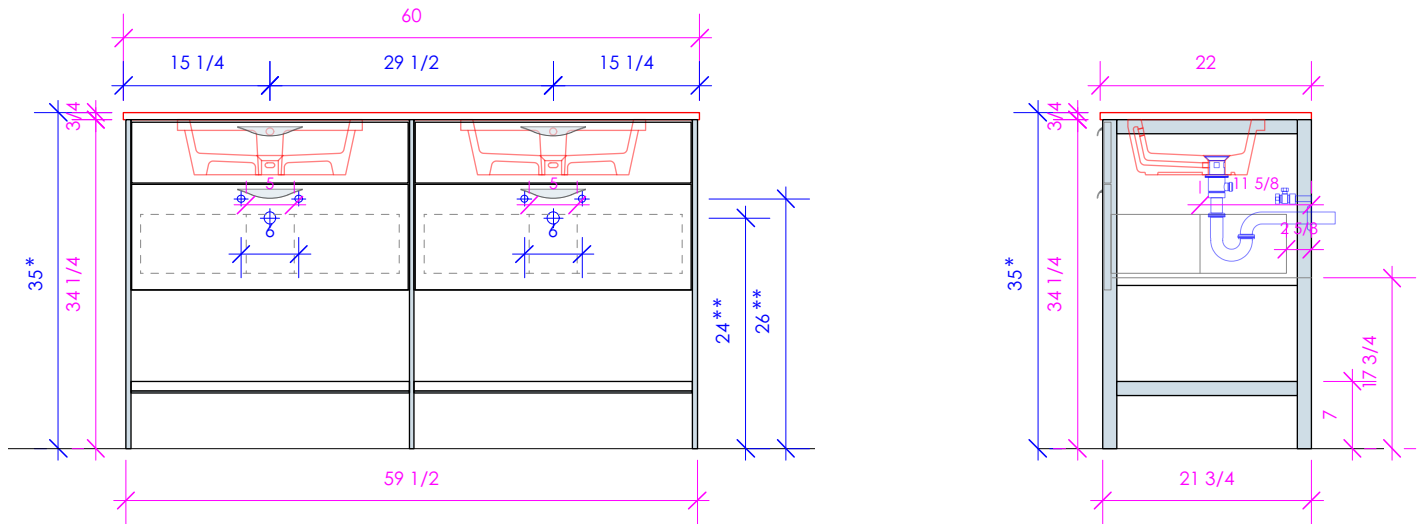

LACAVA

NAVI

NAV-UN-60

* Recommended installation height
** Recommended plumbing location

FEATURES:

- FLOOR STANDING VANITY
- TWO DRAWERS WITH SOFT-CLOSE GLIDES
- DRAWER BOXES STAINED TO REFLECT EXTERIOR FINISH
- DECORATIVE HARDWARE **K550** INCLUDED BUT NOT INSTALLED - CAN BE INSTALLED UPON REQUEST
- USED WITH **NAV-UN-60F** FRAME, **NAV-UN-60T** COUNTERTOP AND **5452UN** SINK (SOLD SEPARATELY)
- MOUNTING: FULL WOOD BACKING (SEE FURNITURE MANUAL)
- PROUDLY HANDMADE IN THE USA
- MANUFACTURED WITH LOW VOC FINISHES AND WOOD FROM RENEWABLE FORESTS

LACAVA reserves the right to revise any dimension or information on this sheet without notice. Dimensions are nominal and may vary within an industry accepted tolerance of 1/4". Cabinets with 'vanity top' sinks are made to the matching sink and dimensions may vary. LACAVA is not responsible for any cutouts, countertops, or furniture made without the actual product or template. Differences in color, grain, appearance, and texture are inherent in all natural woodwork and should be expected. Variances in these qualities are not deemed manufacturing defects and will not be accepted as valid reasons for return or exchanges. Plumbing specifications are only a guideline and may need alteration based on application.