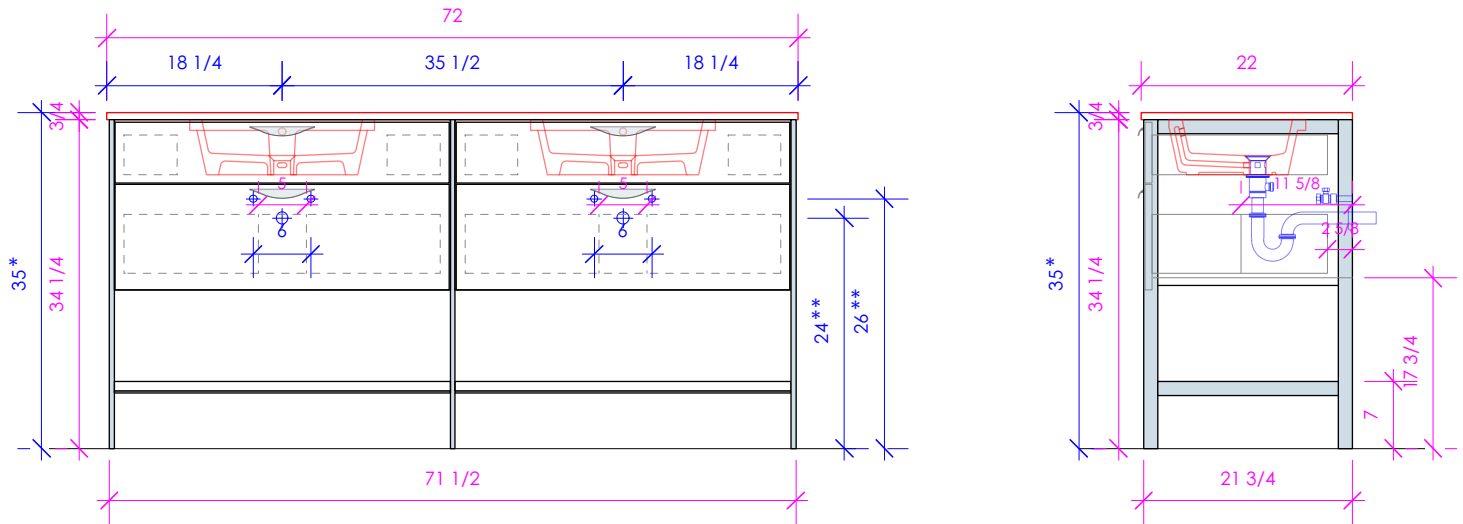

LACAVA

NAVI

NAV-UN-72

* Recommended installation height
** Recommended plumbing location

FEATURES:

- FLOOR STANDING VANITY
- FOUR DRAWERS WITH SOFT-CLOSE GLIDES
- DRAWER BOXES STAINED TO REFLECT EXTERIOR FINISH
- DECORATIVE HARDWARE **K550** INCLUDED BUT NOT INSTALLED - CAN BE INSTALLED UPON REQUEST
- USED WITH **NAV-UN-72F** FRAME, **NAV-UN-72T** COUNTERTOP AND **5452UN** SINK (SOLD SEPARATELY)
- MOUNTING: FULL WOOD BACKING
(SEE FURNITURE MANUAL)
- PROUDLY HANDMADE IN THE USA
- MANUFACTURED WITH LOW VOC FINISHES AND WOOD FROM RENEWABLE FORESTS

LACAVA reserves the right to revise any dimension or information on this sheet without notice. Dimensions are nominal and may vary within an industry accepted tolerance of 1/4". Cabinets with 'vanity top' sinks are made to the matching sink and dimensions may vary. LACAVA is not responsible for any cutouts, countertops, or furniture made without the actual product or template. Differences in color, grain, appearance, and texture are inherent in all natural woodwork and should be expected. Variances in these qualities are not deemed manufacturing defects and will not be accepted as valid reasons for return or exchanges. Plumbing specifications are only a guideline and may need alteration based on application.