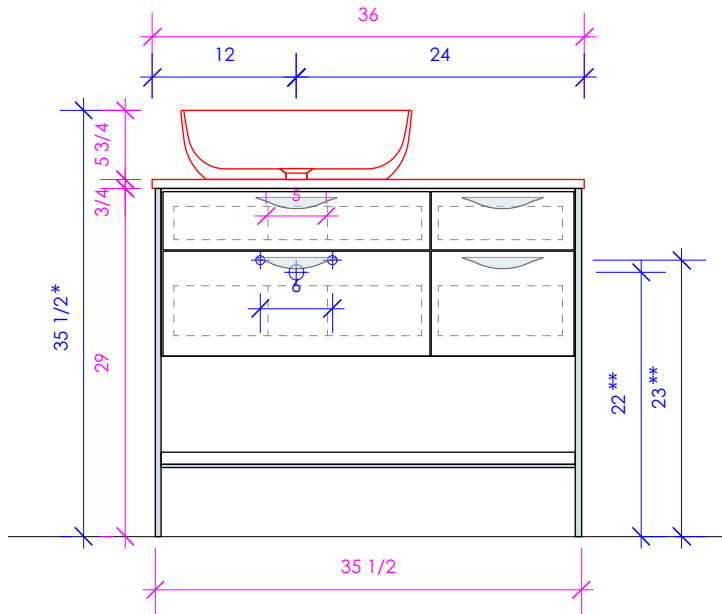

LACAVA

NAVI

NAV-VS-36L

* Recommended installation height
** Recommended plumbing location

FEATURES:

- FLOOR STANDING VANITY
- FOUR DRAWERS WITH SOFT-CLOSE GLIDES
- DRAWER BOXES STAINED TO REFLECT EXTERIOR FINISH
- DECORATIVE HARDWARE **K550** INCLUDED BUT NOT INSTALLED - CAN BE INSTALLED UPON REQUEST
- USED WITH **NAV-VS-36LF** FRAME, **NAV-VS-36LT** COUNTERTOP AND **N33** SINK (SOLD SEPARATELY)
- MOUNTING: FULL WOOD BACKING (SEE FURNITURE MANUAL)
- PROUDLY HANDMADE IN THE USA
- MANUFACTURED WITH LOW VOC FINISHES AND WOOD FROM RENEWABLE FORESTS