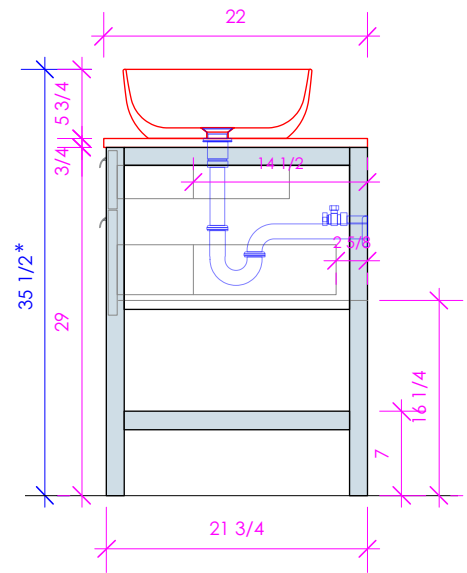

LACAVA

NAVI

NAV-VS-36L

* Recommended installation height
** Recommended plumbing location

FEATURES:

- FLOOR STANDING VANITY
- FOUR DRAWERS WITH SOFT-CLOSE GLIDES
- DRAWER BOXES STAINED TO REFLECT EXTERIOR FINISH
- DECORATIVE HARDWARE **K550** INCLUDED BUT NOT INSTALLED - CAN BE INSTALLED UPON REQUEST
- USED WITH **NAV-VS-36LF** FRAME, **NAV-VS-36LT** COUNTERTOP AND **N33** SINK (SOLD SEPARATELY)
- MOUNTING: FULL WOOD BACKING (SEE FURNITURE MANUAL)
- PROUDLY HANDMADE IN THE USA
- MANUFACTURED WITH LOW VOC FINISHES AND WOOD FROM RENEWABLE FORESTS