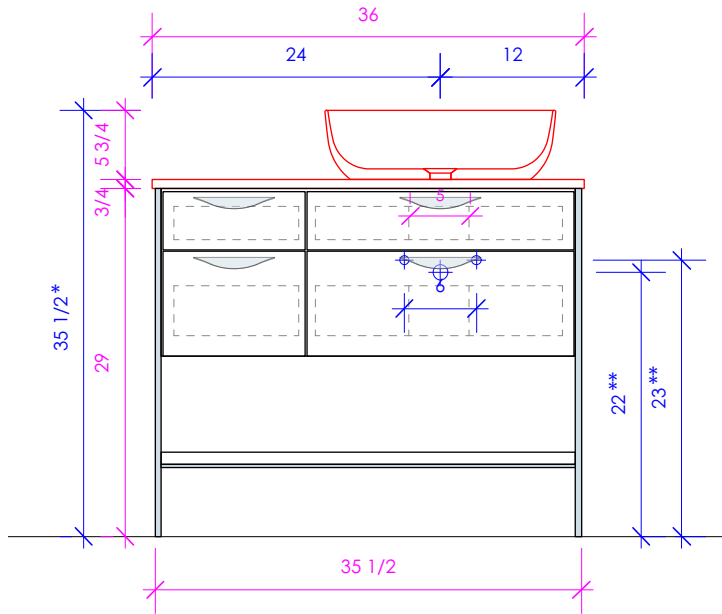

6630 WEST WRIGHTWOOD
CHICAGO, IL 60707

PH: 773-637-9600
FAX: 773-637-9601

LACAVA.COM
INFO@LACAVA.COM

LACAVA

NAVI

NAV-VS-36R

* Recommended installation height
** Recommended plumbing location

FEATURES: