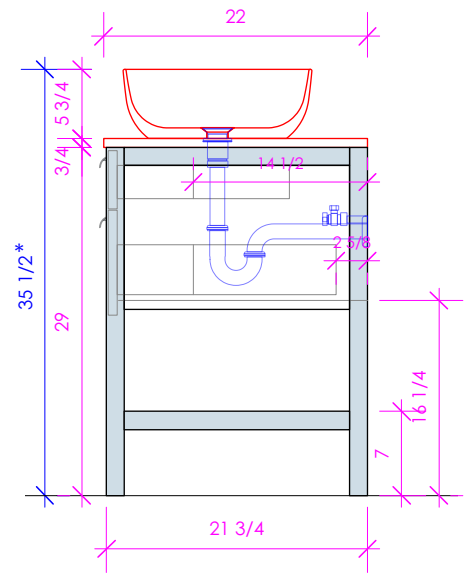

LACAVA reserves the right to revise any dimension or information on this sheet without notice. Dimensions are nominal and may vary within an industry accepted tolerance of 1/4". Cabinets with 'vanity top' sinks are made to the matching sink and dimensions may vary. LACAVA is not responsible for any cutouts, countertops, or furniture made without the actual product or template. Differences in color, grain, appearance, and texture are inherent in all natural woodwork and should be expected. Variances in these qualities are not deemed manufacturing defects and will not be accepted as valid reasons for return or exchanges. Plumbing specifications are only a guideline and may need alteration based on application.

6630 WEST WRIGHTWOOD
CHICAGO, IL 60707

PH: 773-637-9600
FAX: 773-637-9601

LACAVA.COM
INFO@LACAVA.COM

LACAVA

NAVI

NAV-VS-36R

* Recommended installation height
** Recommended plumbing location

FEATURES: