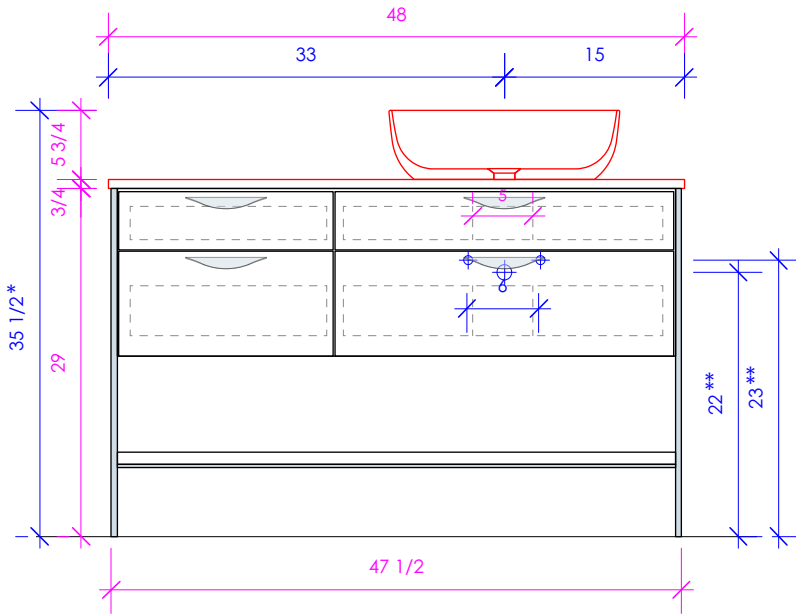

LACAVA reserves the right to revise any dimension or information on this sheet without notice. Dimensions are nominal and may vary within an industry accepted tolerance of 1/4". Cabinets with 'vanity top' sinks are made to the matching sink and dimensions may vary. LACAVA is not responsible for any cutouts, countertops, or furniture made without the actual product or template. Differences in color, grain, appearance, and texture are inherent in all natural woodwork and should be expected. Variances in these qualities are not deemed manufacturing defects and will not be accepted as valid reasons for return or exchanges. Plumbing specifications are only a guideline and may need alteration based on application.

6630 WEST WRIGHTWOOD
CHICAGO, IL 60707

PH: 773-637-9600
FAX: 773-637-9601

LACAVA.COM
INFO@LACAVA.COM

LACAVA

NAVI

NAV-VS-48R

* Recommended installation height
** Recommended plumbing location

FEATURES: