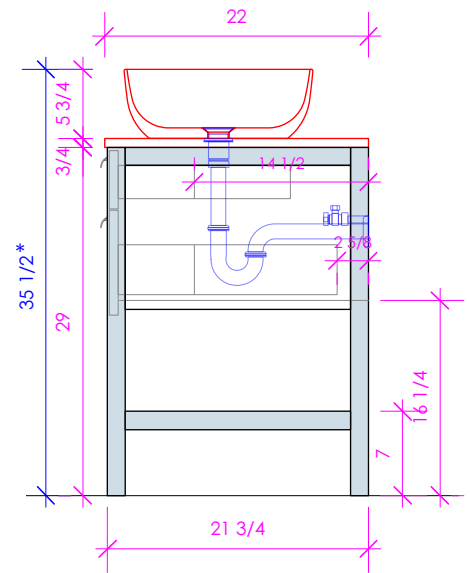

LACAVA

NAVI

NAV-VS-48L

* Recommended installation height
** Recommended plumbing location

FEATURES:

FINISHES:

- FLOOR STANDING VANITY - FOUR DRAWERS WITH SOFT-CLOSE GLIDES - DRAWER BOXES STAINED TO REFLECT EXTERIOR FINISH - DECORATIVE HARDWARE K550 INCLUDED BUT NOT INSTALLED - CAN BE INSTALLED UPON REQUEST - USED WITH NAV-VS-48LF FRAME, NAV-VS-48LT COUNTERTOP AND N33 SINK (SOLD SEPARATELY) - MOUNTING: FULL WOOD BACKING (SEE FURNITURE MANUAL) - PROUDLY HANDMADE IN THE USA - MANUFACTURED WITH LOW VOC FINISHES AND WOOD FROM RENEWABLE FORESTS	WOOD: STANDARD: 01 - WHITE MAPLE 02 - NATURAL CHERRY 07 - NATURAL WALNUT 24 - CLASSIC WALNUT 20 - ASH GRAY 06 - WENGE LUXURY: 50 - HORIZON BLUE 52 - SILVER OAK 37 - WEATHERED OAK	PREMIUM: 47 - SMOKY WALNUT 31 - WHITE OAK 41 - NATURAL OAK 48 - COFFEE OAK 43 - GRIGIO OAK 49 - BLACK OAK 27 - RUSTIC OAK 85 - GLOSS WHITE 86 - GLOSS BLACK	08 - MATTE WHITE 16 - MATTE BLACK 35 - MATTE ARDESIA 54 - MATTE TAUPE 42 - MATTE OLIVE GREEN 39 - MATTE SAGE 28 - MATTE AZURE 29 - MATTE CLOUD	METALS: NAV-VS-48F METAL: FRAME 21 - BRUSHED STAINLESS STEEL 10 - POLISHED STAINLESS STEEL 44 - MATTE BLACK MW - MATTE WHITE BPW - BRASS POWDER COAT SA - SIENNA
	COUNTERTOP: NAV-VS-48LT STONE: WH - BIANCO LN - LINAC AN - ATENA GU - GOLD UMBER GR - GRIGIO NM - MARQUINA QUARTZ: PR - PURO AH - ASH CT - CRETA VN - VENA DN - DUNE NR - NERO SOLID SURFACE: M - MATTE WHITE G - GLOSS WHITE R - MARMO V - LAVA D - OBSIDIAN C - CREMA			CONCRETE: SND - SAND SLT - SLATE SUN - SUN CLY - CLAY LIL - LILAC MOS - MOSS AQUA - AQUA BRK - BRICK MAH - MATCHA GAL - GALAXY TER - TERRACOTTA CHL - CHARCOAL FOR - FOREST BST - BASALTO

LACAVA reserves the right to revise any dimension or information on this sheet without notice. Dimensions are nominal and may vary within an industry accepted tolerance of 1/4". Cabinets with 'vanity top' sinks are made to the matching sink and dimensions may vary. LACAVA is not responsible for any cutouts, countertops, or furniture made without the actual product or template. Differences in color, grain, appearance, and texture are inherent in all natural woodwork and should be expected. Variances in these qualities are not deemed manufacturing defects and will not be accepted as valid reasons for return or exchanges. Plumbing specifications are only a guideline and may need alteration based on application.

6630 WEST WRIGHTWOOD
CHICAGO, IL 60707

PH: 773-637-9600
FAX: 773-637-9601

LACAVA.COM
INFO@LACAVA.COM