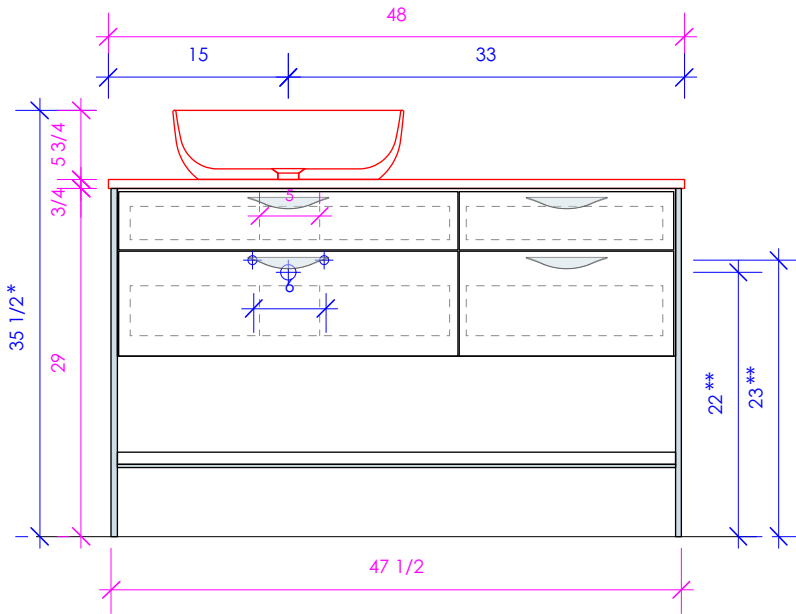

LACAVA

NAVI

NAV-VS-48L

* Recommended installation height
** Recommended plumbing location

FEATURES:

FINISHES:

- FLOOR STANDING VANITY - FOUR DRAWERS WITH SOFT-CLOSE GLIDES - DRAWER BOXES STAINED TO REFLECT EXTERIOR FINISH - DECORATIVE HARDWARE K550 INCLUDED BUT NOT INSTALLED - CAN BE INSTALLED UPON REQUEST - USED WITH NAV-VS-48LF FRAME, NAV-VS-48LT COUNTERTOP AND N33 SINK (SOLD SEPARATELY) - MOUNTING: FULL WOOD BACKING (SEE FURNITURE MANUAL) - PROUDLY HANDMADE IN THE USA - MANUFACTURED WITH LOW VOC FINISHES AND WOOD FROM RENEWABLE FORESTS	WOOD: STANDARD: 01 - WHITE MAPLE 02 - NATURAL CHERRY 07 - NATURAL WALNUT 24 - CLASSIC WALNUT 20 - ASH GRAY 06 - WENGE LUXURY: 50 - HORIZON BLUE 52 - SILVER OAK 37 - WEATHERED OAK	PREMIUM: 47 - SMOKY WALNUT 31 - WHITE OAK 41 - NATURAL OAK 48 - COFFEE OAK 43 - GRIGIO OAK 49 - BLACK OAK 27 - RUSTIC OAK 85 - GLOSS WHITE 86 - GLOSS BLACK	08 - MATTE WHITE 16 - MATTE BLACK 35 - MATTE ARDESIA 54 - MATTE TAUPE 42 - MATTE OLIVE GREEN 39 - MATTE SAGE 28 - MATTE AZURE 29 - MATTE CLOUD	METALS: NAV-VS-48F METAL: FRAME 21 - BRUSHED STAINLESS STEEL 10 - POLISHED STAINLESS STEEL 44 - MATTE BLACK MW - MATTE WHITE BPW - BRASS POWDER COAT SA - SIENNA
	COUNTERTOP: NAV-VS-48LT STONE: WH - BIANCO LN - LINAC AN - ATENA GU - GOLD UMBER GR - GRIGIO NM - MARQUINA QUARTZ: PR - PURO AH - ASH CT - CRETA VN - VENA DN - DUNE NR - NERO SOLID SURFACE: M - MATTE WHITE G - GLOSS WHITE R - MARMO V - LAVA D - OBSIDIAN C - CREMA			CONCRETE: SND - SAND SLT - SLATE SUN - SUN CLY - CLAY LIL - LILAC MOS - MOSS AQUA - AQUA BRK - BRICK MAH - MATCHA GAL - GALAXY TER - TERRACOTTA CHL - CHARCOAL FOR - FOREST BST - BASALTO

LACAVA reserves the right to revise any dimension or information on this sheet without notice. Dimensions are nominal and may vary within an industry accepted tolerance of 1/4". Cabinets with 'vanity top' sinks are made to the matching sink and dimensions may vary. LACAVA is not responsible for any cutouts, countertops, or furniture made without the actual product or template. Differences in color, grain, appearance, and texture are inherent in all natural woodwork and should be expected. Variances in these qualities are not deemed manufacturing defects and will not be accepted as valid reasons for return or exchanges. Plumbing specifications are only a guideline and may need alteration based on application.

6630 WEST WRIGHTWOOD
CHICAGO, IL 60707

PH: 773-637-9600
FAX: 773-637-9601

LACAVA.COM
INFO@LACAVA.COM