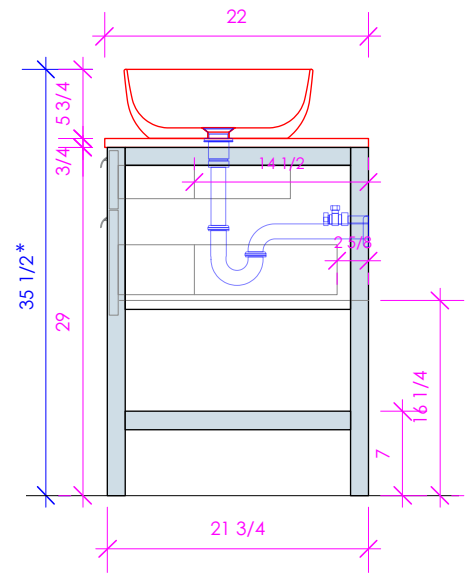

LACAVA reserves the right to revise any dimension or information on this sheet without notice. Dimensions are nominal and may vary within an industry accepted tolerance of 1/4". Cabinets with 'vanity top' sinks are made to the matching sink and dimensions may vary. LACAVA is not responsible for any cutouts, countertops, or furniture made without the actual product or template. Differences in color, grain, appearance, and texture are inherent in all natural woodwork and should be expected. Variances in these qualities are not deemed manufacturing defects and will not be accepted as valid reasons for return or exchanges. Plumbing specifications are only a guideline and may need alteration based on application.

6630 WEST WRIGHTWOOD
CHICAGO, IL 60707

PH: 773-637-9600
FAX: 773-637-9601

LACAVA.COM
INFO@LACAVA.COM

LACAVA

NAVI

NAV-VS-48R

* Recommended installation height
** Recommended plumbing location

FEATURES: