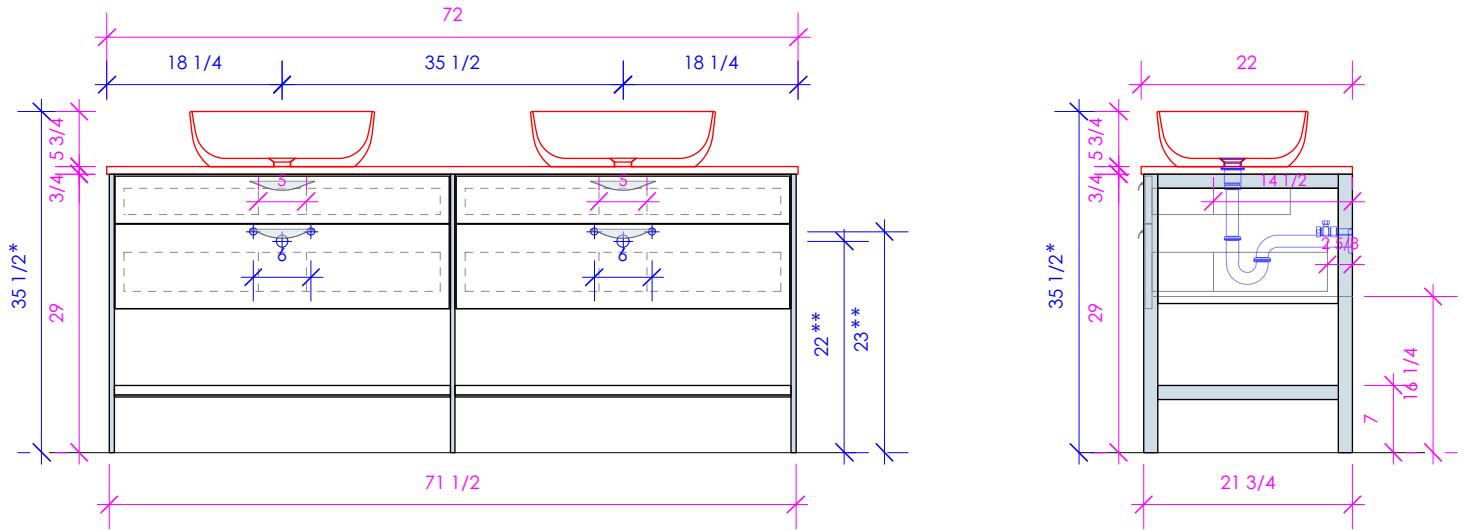

LACAVA

NAVI

NAV-VS-72

* Recommended installation height
** Recommended plumbing location

FEATURES:

- FLOOR STANDING VANITY
- FOUR DRAWERS WITH SOFT-CLOSE GLIDES
- DRAWER BOXES STAINED TO REFLECT EXTERIOR FINISH
- DECORATIVE HARDWARE **K550** INCLUDED BUT NOT INSTALLED - CAN BE INSTALLED UPON REQUEST
- USED WITH **NAV-VS-72F** FRAME, **NAV-VS-72T** COUNTERTOP AND **N33** SINK (SOLD SEPARATELY)
- MOUNTING: FULL WOOD BACKING (SEE FURNITURE MANUAL)
- PROUDLY HANDMADE IN THE USA
- MANUFACTURED WITH LOW VOC FINISHES AND WOOD FROM RENEWABLE FORESTS

LACAVA reserves the right to revise any dimension or information on this sheet without notice. Dimensions are nominal and may vary within an industry accepted tolerance of 1/4". Cabinets with 'vanity top' sinks are made to the matching sink and dimensions may vary. LACAVA is not responsible for any cutouts, countertops, or furniture made without the actual product or template. Differences in color, grain, appearance, and texture are inherent in all natural woodwork and should be expected. Variances in these qualities are not deemed manufacturing defects and will not be accepted as valid reasons for return or exchanges. Plumbing specifications are only a guideline and may need alteration based on application.