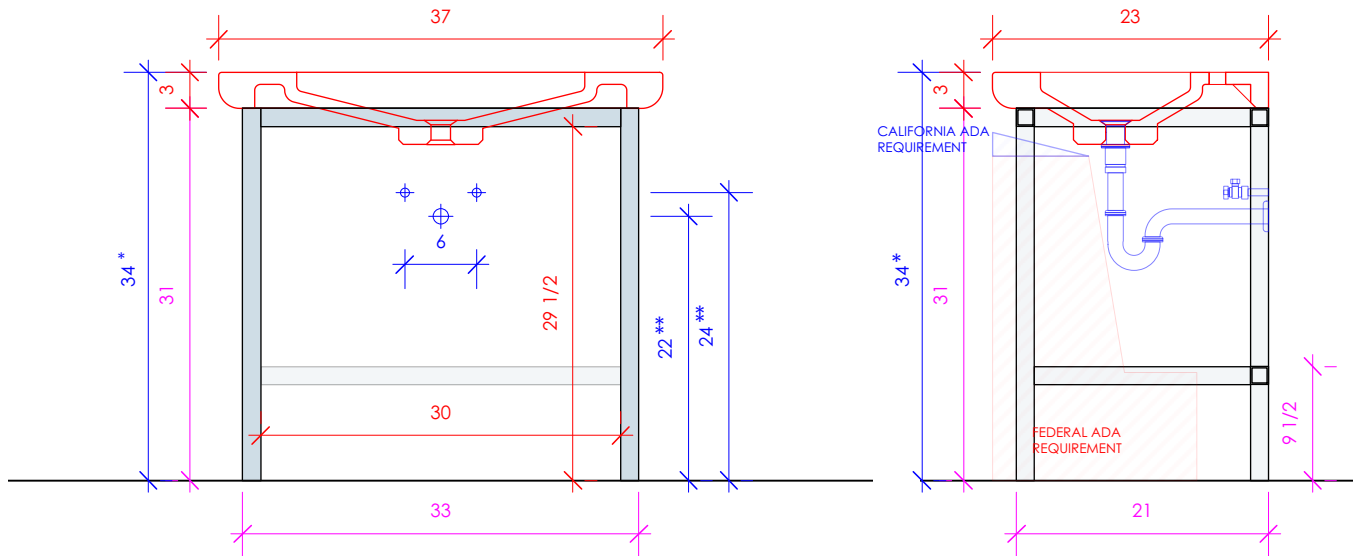

LACAVA

NEWTERRA

NTR-ADA-37

SHOWN WITH
CT370

* Recommended installation height
** Recommended plumbing location

FEATURES:

- FLOOR STANDING CONSOLE VANITY
- CAN BE ADA COMPLIANT WHEN INSTALLED CORRECTLY
- WELDED METAL CONSOLE
- USED WITH CT370 SINK (SOLD SEPARATELY)
- MOUNTING: PREDRILLED HOLES IN METAL SPANS
(SEE FURNITURE MANUAL)
- PROUDLY HANDMADE IN THE USA

1/2" THICKNESS

LACAVA reserves the right to revise any dimension or information on this sheet without notice. Dimensions are nominal and may vary within an industry accepted tolerance of 1/4". Cabinets with 'vanity top' sinks are made to the matching sink and dimensions may vary. LACAVA is not responsible for any cutouts, countertops, or furniture made without the actual product or template. Differences in color, grain, appearance, and texture are inherent in all natural woodwork and should be expected. Variances in these qualities are not deemed manufacturing defects and will not be accepted as valid reasons for return or exchanges. Plumbing specifications are only a guideline and may need alteration based on application.